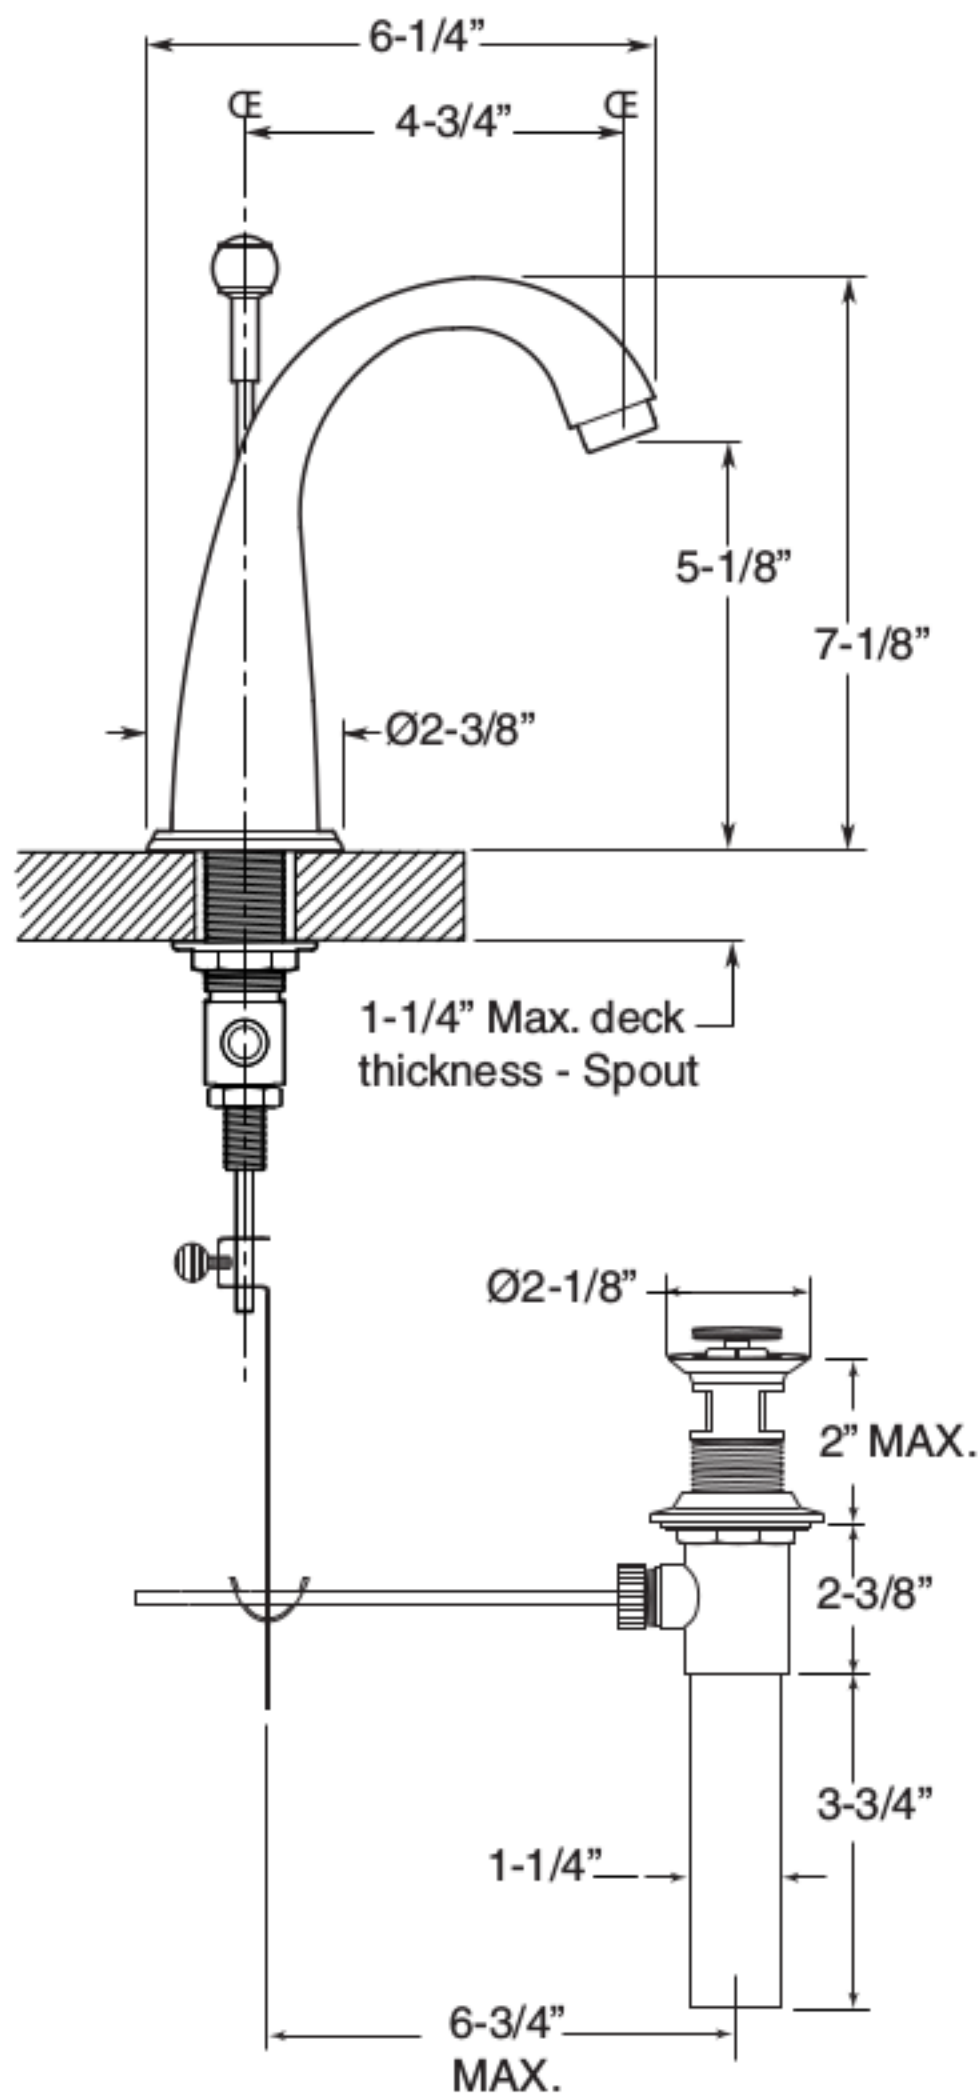

**FEATURES:**

- All brass construction. Flexible hoses designed to be installed on 8" to 16" centers.
- Includes pop-up style drain assembly.
- Lever style handles with setscrew attachment.
- 1/4- turn ceramic disc valve cartridge.
- Available in all finishes. Warranty varies according to finish selection.
- Standard aerator is limited to 1.5 gpm.
- Certified to meet or exceed the following codes and standards:  
ASME A112.18.1/CSAB 125.1-2011

1.201708

Montreal

Widespread Lavatory Set

NOTE: Spout and valves install through 1-1/4" diameter holes

Note: Measurements are subject to change or cancellation. No responsibility is assumed for use of superseded or voided pages.