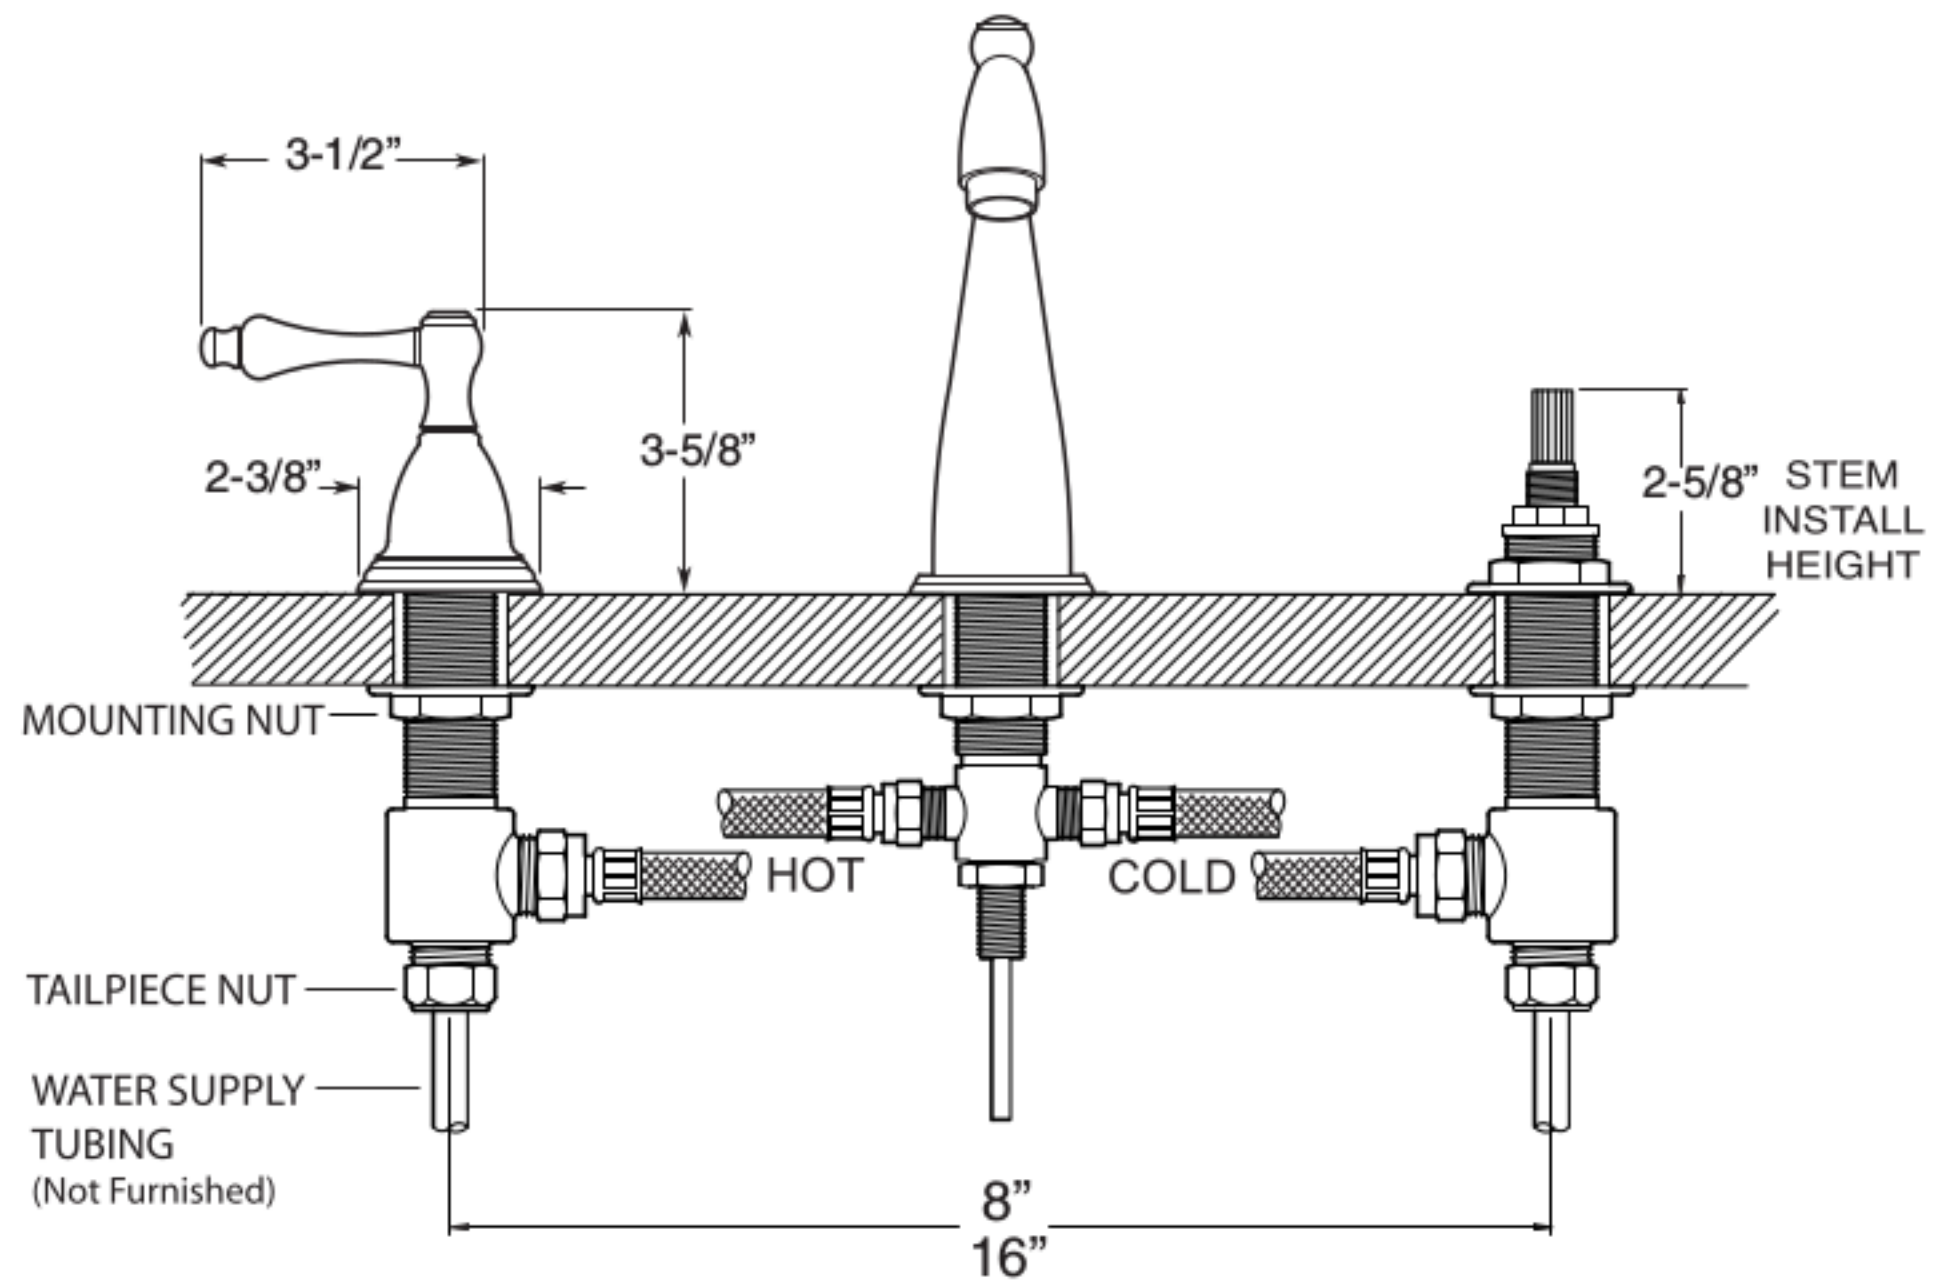

**FEATURES:**

- All brass construction. Flexible hoses designed to be installed on 8" to 16" centers.
- Includes pop-up style drain assembly.
- Lever style handles with setscrew attachment.
- 1/4- turn ceramic disc valve cartridge.
- Available in all finishes. Warranty varies according to finish selection.
- Standard aerator is limited to 1.5 gpm.
- Certified to meet or exceed the following codes and standards:  
ASME A112.18.1/CSAB 125.1-2011

1.201708

Montreal

Widespread Lavatory Set

NOTE: Spout and valves install through 1-1/4" diameter holes

Note: Measurements are subject to change or cancellation. No responsibility is assumed for use of superseded or voided pages.