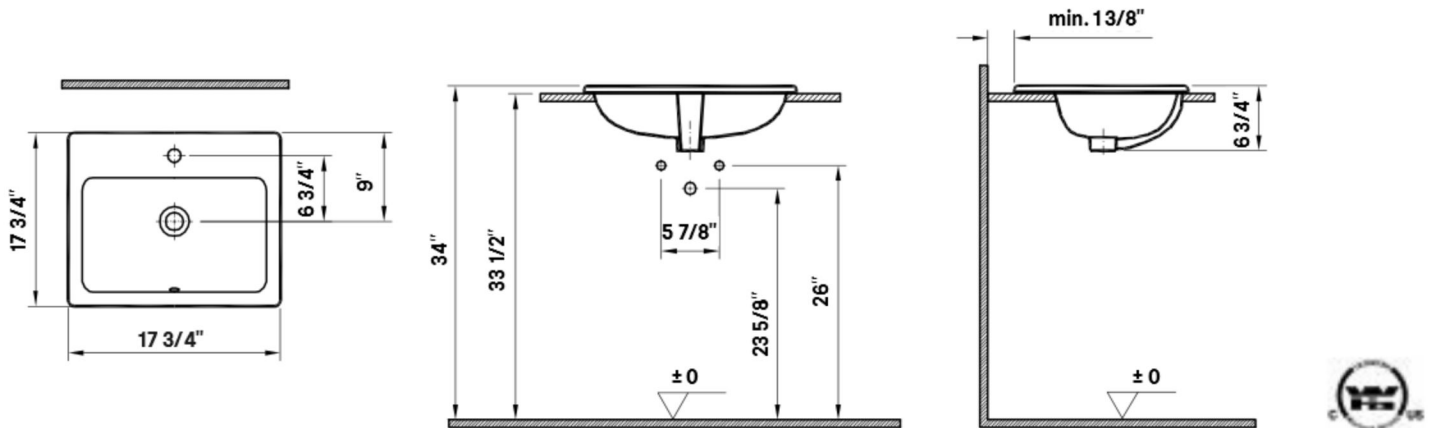

Mannattan Drop-in Basin

#1185 | 17 3/4" x 17 3/4"

Cheviot Products' vitreous china lavatories are finely crafted for outstanding beauty and practicality. Fired onto each sink is a fine glaze of powdered glass to ensure a lifetime of durability, ease of cleaning, and resistance to bacteria and other microbes.

Colours
White

Drillings
Single hole only

Note
Rough-in dimensions may vary +/- 1/2" and are subject to change.
No responsibility is assumed by Cheviot Products Inc. One Year Limited Warranty against manufacturer's defects.