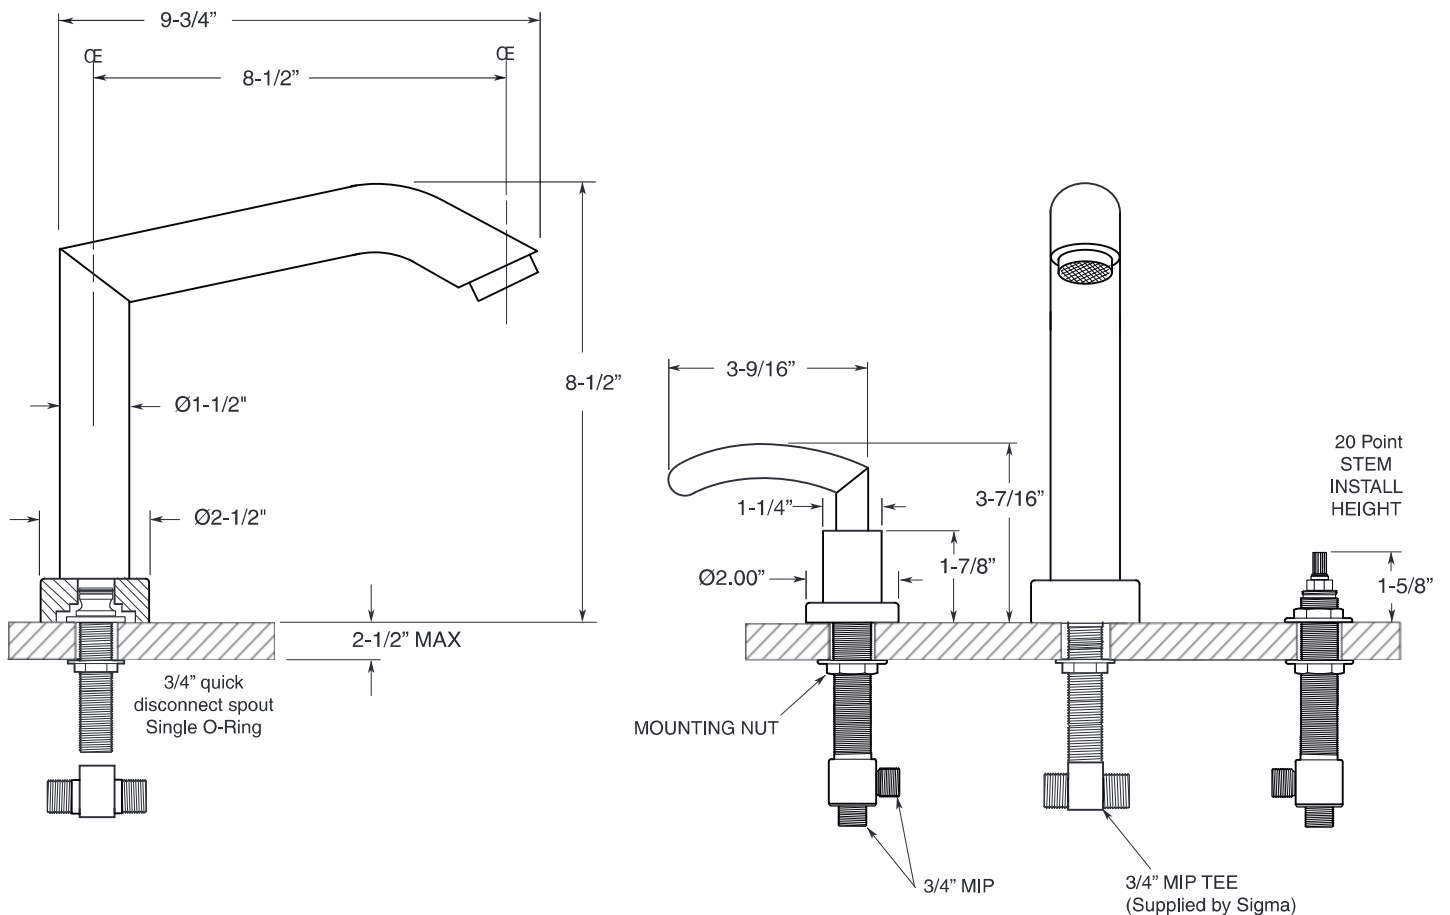

Series 1700

Prana
1.179277
(1.179277T - Trim only)

FEATURES:

- All brass construction
- Quarter turn ceramic disc valve cartridge & 3/4" valve body.
- Available in all finishes. Warranty varies according to finish selection.
- Spout & valves install through 1-1/4" Diameter holes.
- Certified to meet or exceed the following codes and standards:
ASME A112.18.1/CSAB 125.1-2011

Note: Measurements are subject to change or cancellation. No responsibility is assumed for use of superseded or voided pages.

Series 1700

Prana Roman Tub Set