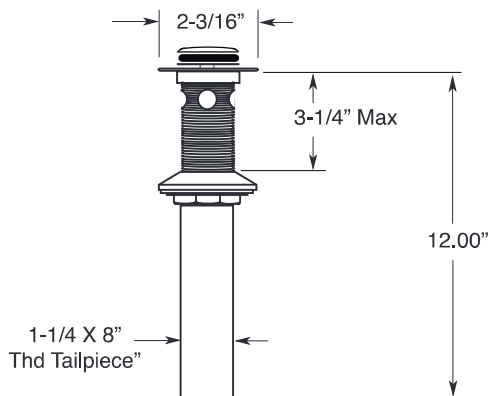

FEATURES:

- All brass construction. Flexible hoses designed to be installed on 8" to 16" centers. Includes pop-up style drain assembly.
- Lever style handle with inside screw attachment
- 1/4-turn ceramic disc valve cartridge. - 20 point
- Standard aerator is limited to 1.5 gpm.
- Available in all finishes. Warranty varies according to finish selection.
- Certified to meet and exceed the following codes and standards:
ASME A112.18.1-2005/CSAB125.1-2005

1.179208

Prana

Widespread Lavatory Set

SOFT TOUCH
DRAIN ASSEMBLY
P/N 18.11.052

NOTE: Spout and valves install through 1-1/4" Diameter Holes

Note: Measurements are subject to change or cancellation. No responsibility is assumed for use of superseded or voided pages.