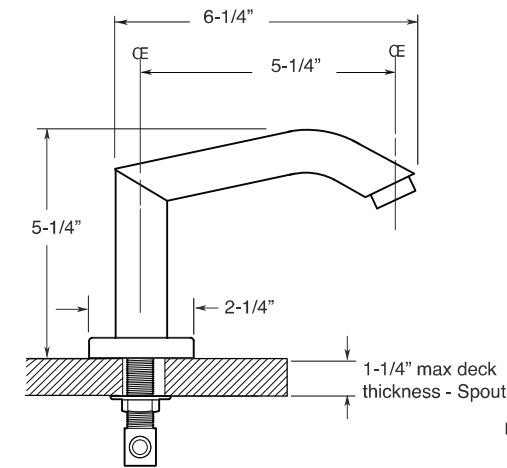

FEATURES:

- All brass construction. Flexible hoses designed to be installed on 8" to 16" centers. Includes pop-up style drain assembly.
- Lever style handle with inside screw attachment
- 1/4-turn ceramic disc valve cartridge. - 20 point
- Standard aerator is limited to 1.5 gpm.
- Available in all finishes. Warranty varies according to finish selection.
- Certified to meet and exceed the following codes and standards:
ASME A112.18.1-2005/CSAB125.1-2005

1.179208

Prana

Widespread Lavatory Set

SOFT TOUCH
DRAIN ASSEMBLY
P/N 18.11.052

NOTE: Spout and valves install through 1-1/4" Diameter Holes

Note: Measurements are subject to change or cancellation. No responsibility is assumed for use of superseded or voided pages.