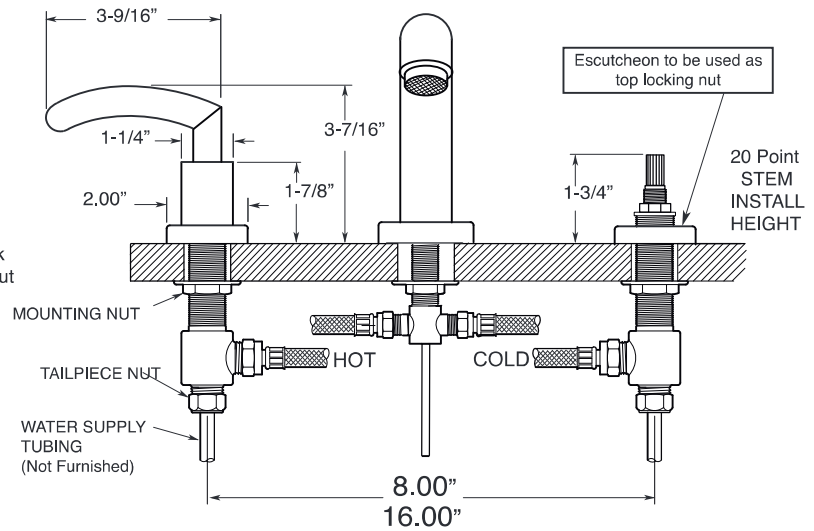

FEATURES:

- All brass construction. Flexible hoses designed to be installed on 8" to 16" centers. Includes pop-up style drain assembly.
- Lever style handle with inside screw attachment
- 1/4-turn ceramic disc valve cartridge. - 20 point
- Standard aerator is limited to 1.5 gpm.
- Available in all finishes. Warranty varies according to finish selection.
- Certified to meet and exceed the following codes and standards:
ASME A112.18.1-2005/CSAB125.1-2005

1.179208

Prana

Widespread Lavatory Set

SOFT TOUCH
DRAIN ASSEMBLY
P/N 18.11.052

NOTE: Spout and valves install through 1-1/4" Diameter Holes

Note: Measurements are subject to change or cancellation. No responsibility is assumed for use of superseded or voided pages.