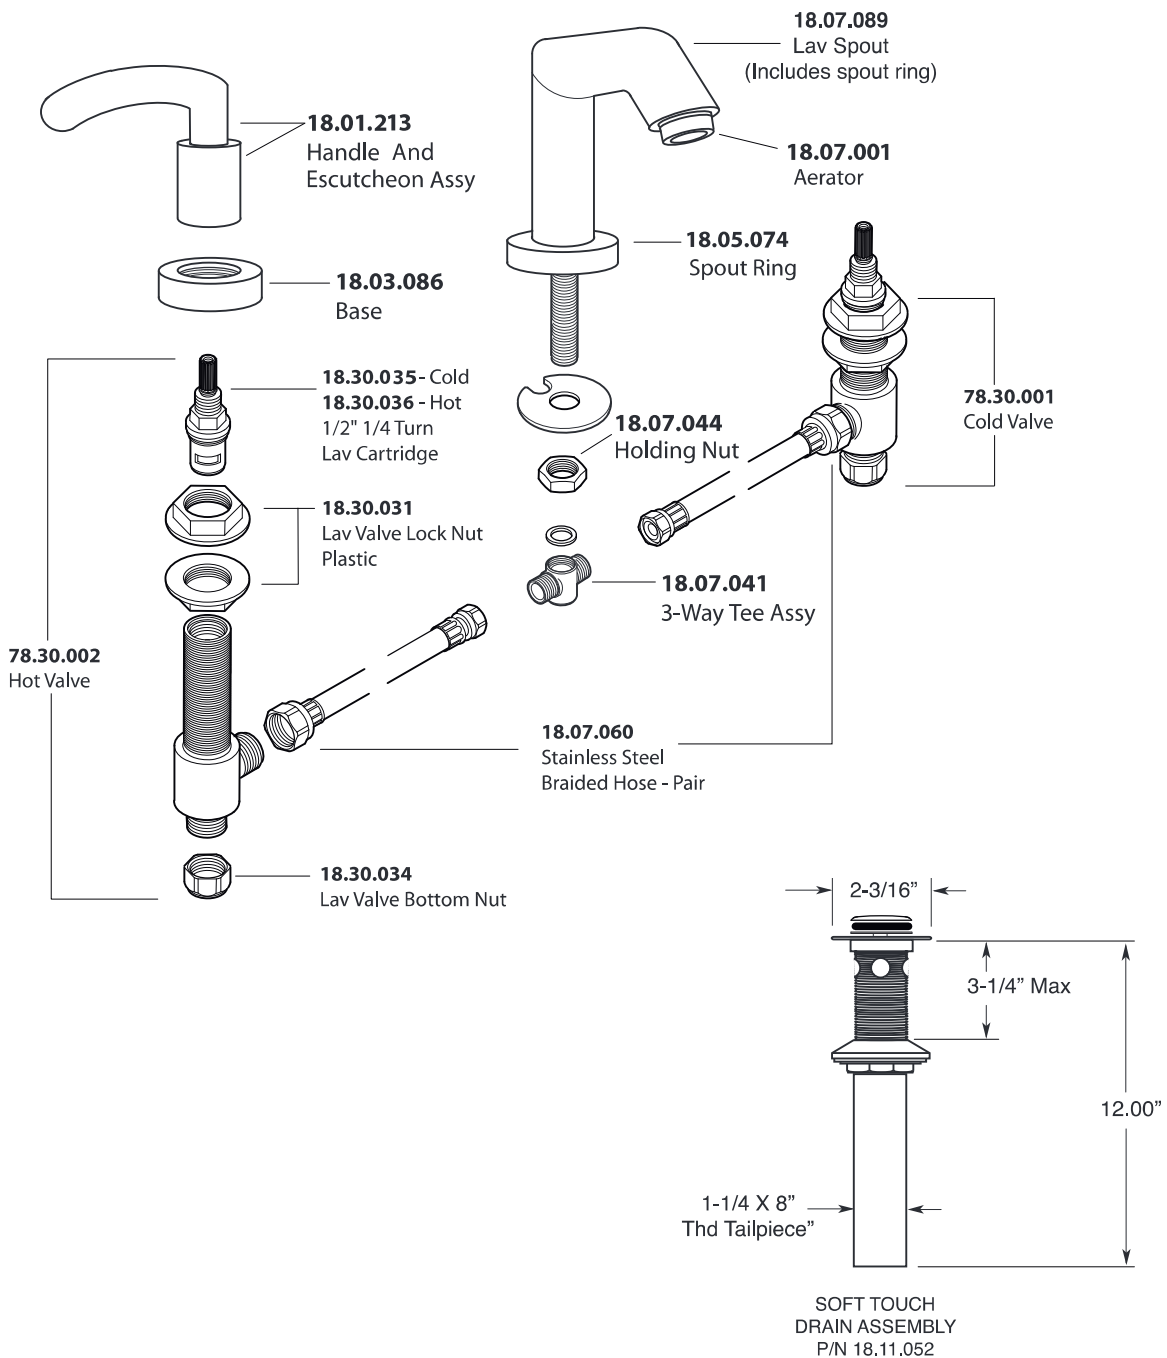

FEATURES:

- All brass construction. Flexible hoses designed to be installed on 8" to 16" centers. Includes pop-up style drain assembly.
- Lever style handle with inside screw attachment
- 1/4-turn ceramic disc valve cartridge. - 20 point
- Standard aerator is limited to 1.5 gpm.
- Available in all finishes. Warranty varies according to finish selection.
- Certified to meet and exceed the following codes and standards:
ASME A112.18.1-2005/CSAB125.1-2005

1.179208

Prana

Widespread Lavatory Set

SOFT TOUCH
DRAIN ASSEMBLY
P/N 18.11.052

NOTE: Spout and valves install through 1-1/4" Diameter Holes

Note: Measurements are subject to change or cancellation. No responsibility is assumed for use of superseded or voided pages.

Series 1700

Prana Widespread Lavatory Set

American Faucet & Coatings Corporation.