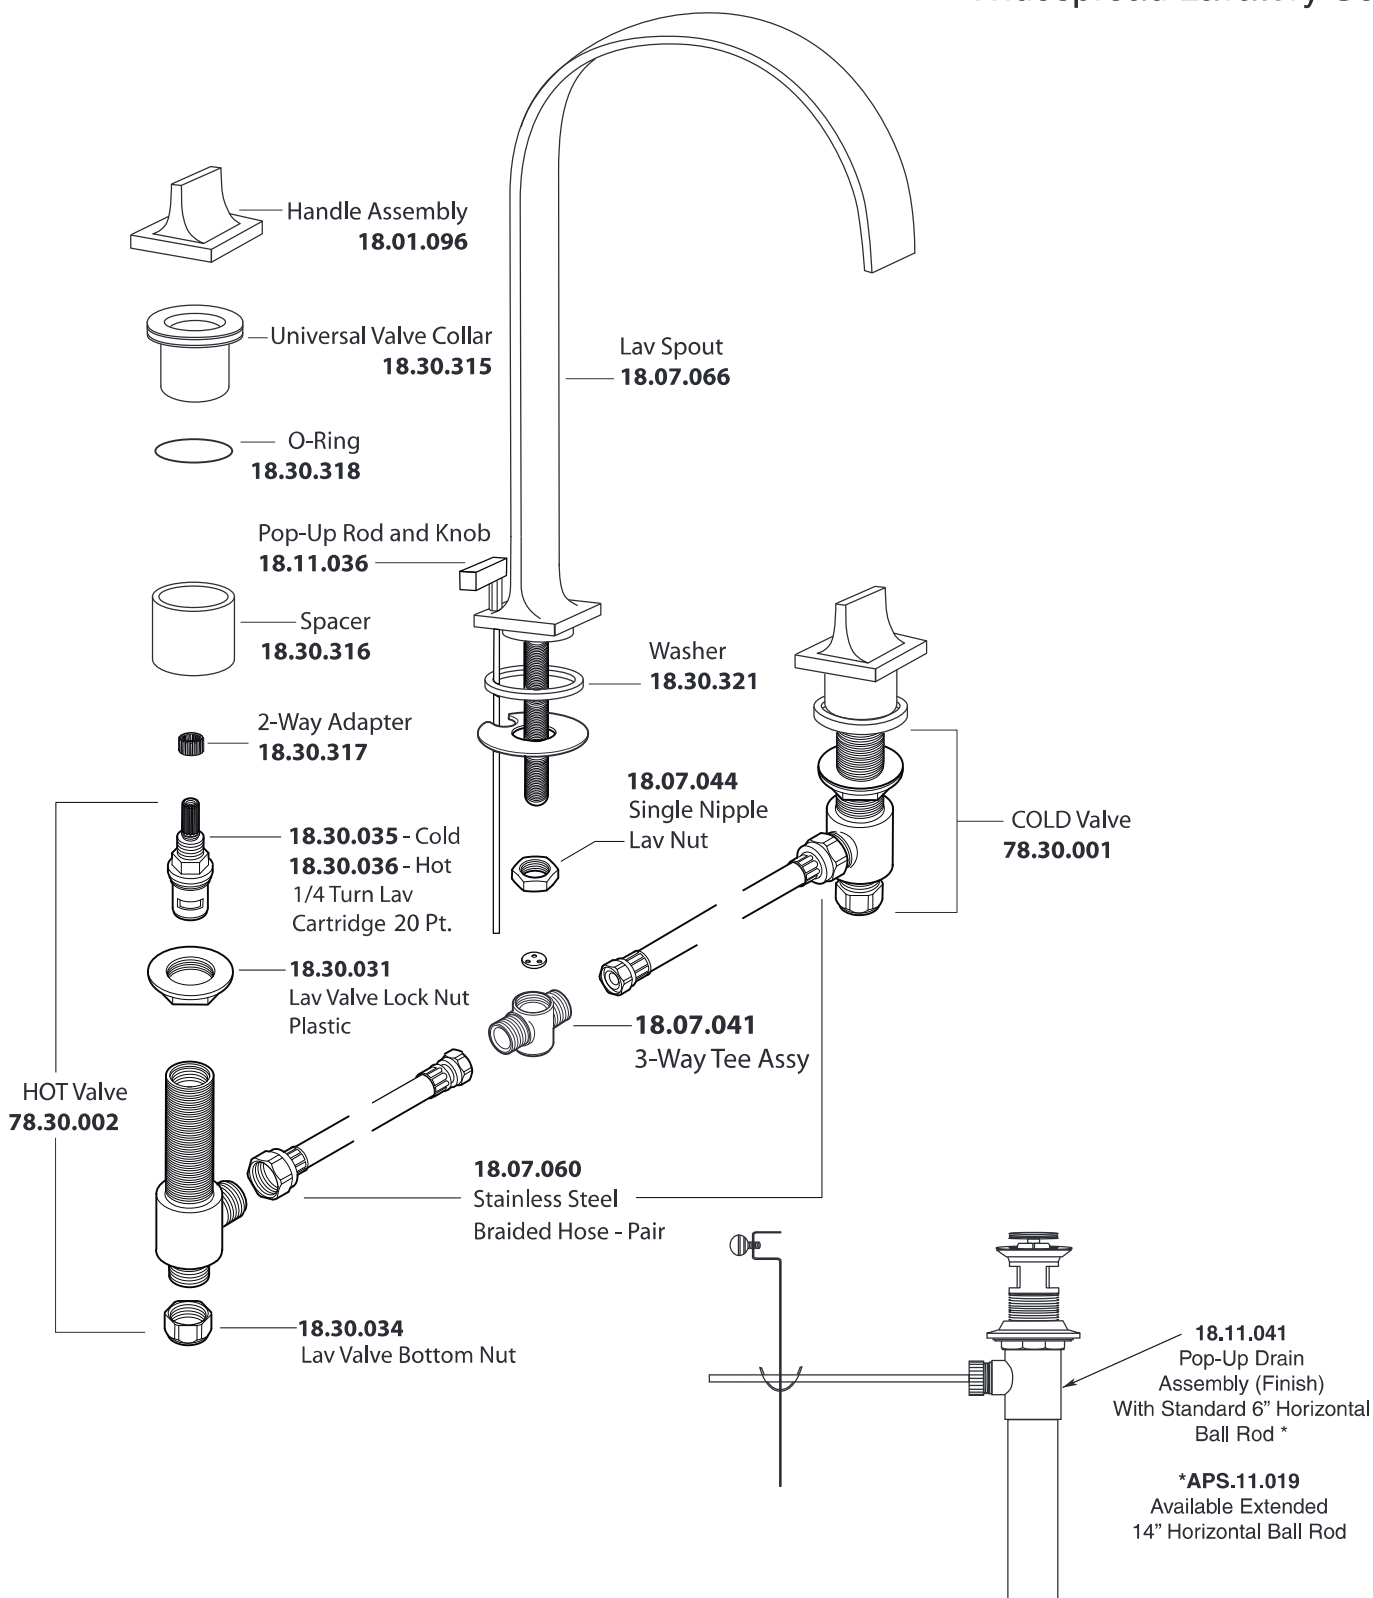

Series 1600

Nuance
Widespread Lavatory Set

American Faucet & Coatings Corporation.

Tel: 760-598-5895, Toll Free Fax 800-621-8383, customerservice@sigmafaucet.com