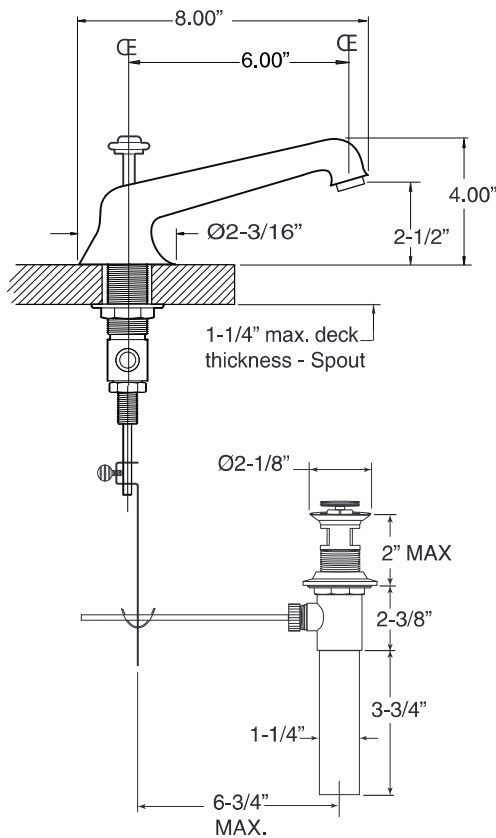

FEATURES:

- All brass construction. Flexible hoses designed to be installed on 8" to 16" centers. Includes pop-up style drain assembly.
- Lever style handles with setscrew attachment.
- 1/4-turn ceramic disc valve cartridge.
- Available in all finishes. Warranty varies according to finish selection.
- Standard aerator is limited to 1.5 gpm.
- Certified to meet or exceed the following codes and standards:
ASME A112.18.1/CSAB 125.1-2011

1.152708
Huntington
Widespread Lavatory Set

NOTE: Spout and valves install through 1-1/4" diameter holes

Note: Measurements are subject to change or cancellation. No responsibility is assumed for use of superseded or voided pages.

Series 1500

Huntington
Widespread Lavatory Set