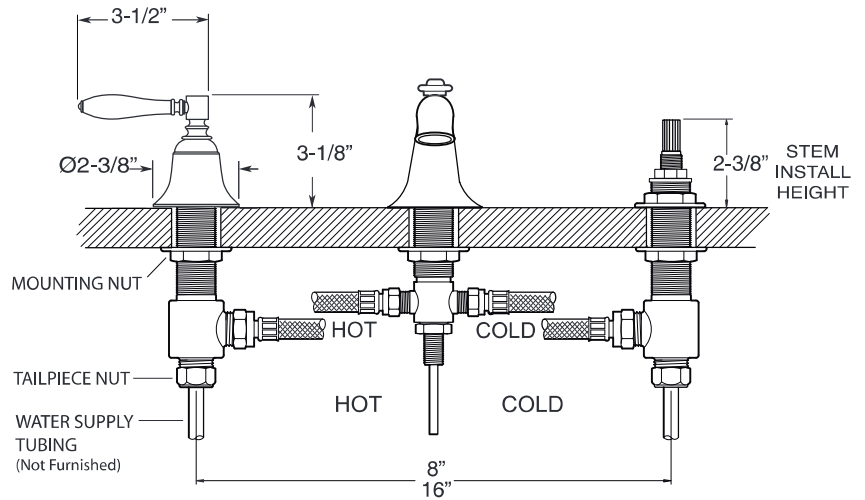

FEATURES:

- All brass construction. Flexible hoses designed to be installed on 8" to 16" centers. Includes pop-up style drain assembly.
- Lever style handles with setscrew attachment.
- 1/4-turn ceramic disc valve cartridge.
- Available in all finishes. Warranty varies according to finish selection.
- Standard aerator is limited to 1.5 gpm.
- Certified to meet or exceed the following codes and standards:
ASME A112.18.1/CSAB 125.1-2011

1.152708
Huntington
Widespread Lavatory Set

NOTE: Spout and valves install through 1-1/4" diameter holes

Note: Measurements are subject to change or cancellation. No responsibility is assumed for use of superseded or voided pages.

Series 1500

Huntington
Widespread Lavatory Set