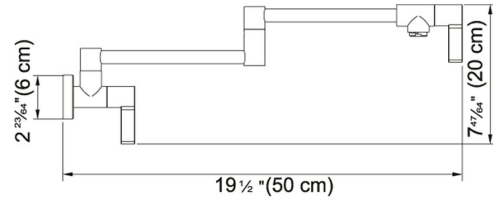

Satin Nickel | 115.0355.514

FAMILY : Kitchen Faucets | SERIES : Ambient | MODEL : PF3180 | FINISH : Satin Nickel | STYLE : Contemporary

TECHNICAL DATA

Version	Wall Mounted
Flow Rate	2.2-GPM
Shower version	Full Spray
Cartridge	Ceramic discs
Faucet Operation	2 Handle Mixer
Spout Swivel Range	180 °
Height Overall	7 11/16"
Spout reach	19 1/2"
Model Name	PF3180