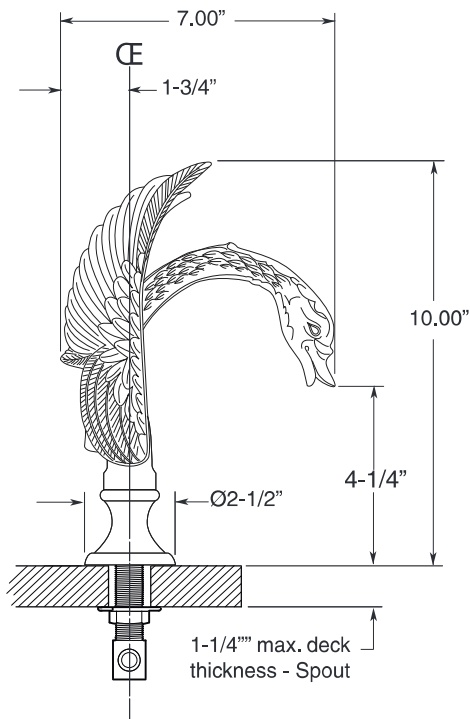

FEATURES:

- All brass construction. Flexible hoses designed to be installed on 8" to 16" centers. Includes lift and turn style drain assembly.
- Lever style handles with setscrew attachment.
- 1/4-turn ceramic disc valve cartridge.
- Available in all finishes. Warranty varies according to finish selection.
- Flow restrictor in spout tee is limited to 1.5 gpm.
- Certified to meet or exceed the following codes and standards:
ASME A112.18.1/CSAB 125.1-2011

1.133708
Windsor Elite
Widespread Lavatory Set

NOTE: Spout and valves install through 1-1/4" diameter holes

Note: Measurements are subject to change or cancellation. No responsibility is assumed for use of superseded or voided pages.