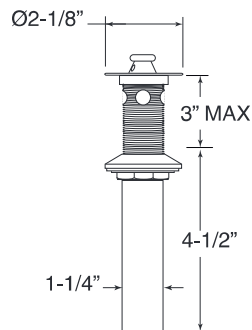

FEATURES:

- All brass construction. Flexible hoses designed to be installed on 8" to 16" centers. Includes lift and turn style drain assembly.
- Lever style handles with setscrew attachment.
- 1/4-turn ceramic disc valve cartridge.
- Available in all finishes. Warranty varies according to finish selection.
- Flow restrictor in spout tee is limited to 1.5 gpm.
- Certified to meet or exceed the following codes and standards:
ASME A112.18.1/CSAB 125.1-2011

1.133708
Windsor Elite
Widespread Lavatory Set

NOTE: Spout and valves install through 1-1/4" diameter holes

Note: Measurements are subject to change or cancellation. No responsibility is assumed for use of superseded or voided pages.