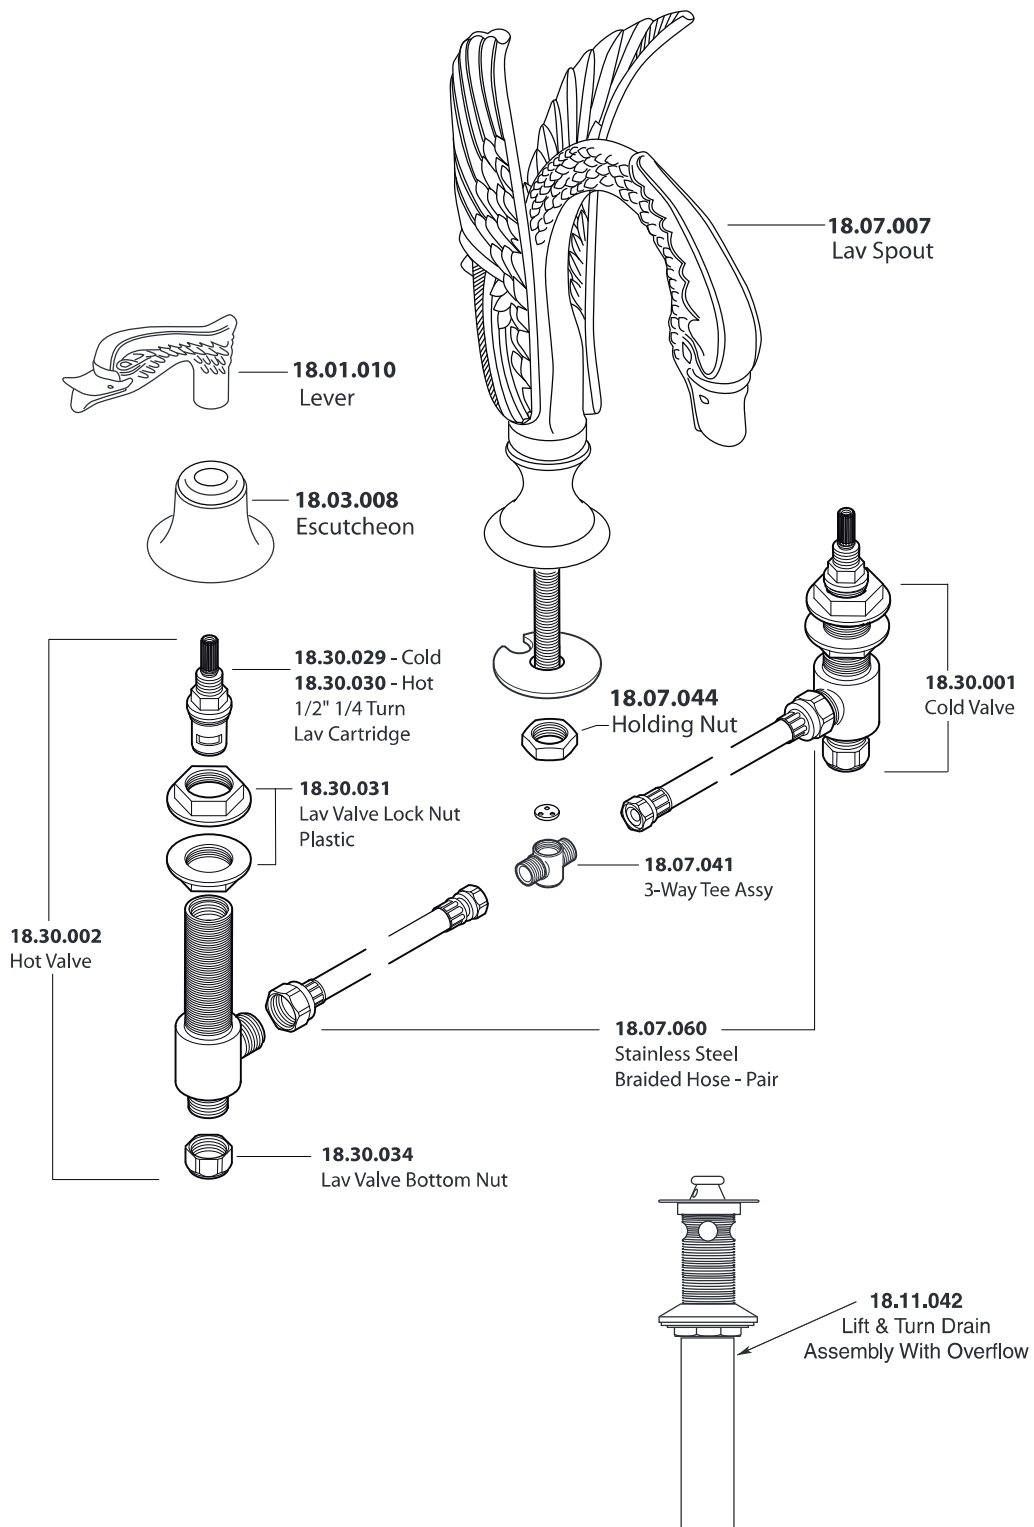

FEATURES:

- All brass construction. Flexible hoses designed to be installed on 8" to 16" centers. Includes lift and turn style drain assembly.
- Lever style handles with setscrew attachment.
- 1/4-turn ceramic disc valve cartridge.
- Available in all finishes. Warranty varies according to finish selection.
- Flow restrictor in spout tee is limited to 1.5 gpm.
- Certified to meet or exceed the following codes and standards:
ASME A112.18.1/CSAB 125.1-2011

1.133708
Windsor Elite
Widespread Lavatory Set

NOTE: Spout and valves install through 1-1/4" diameter holes

Note: Measurements are subject to change or cancellation. No responsibility is assumed for use of superseded or voided pages.

Parts List
Series 1300

Windsor Elite
Widespread Lavatory Set

American Faucet & Coatings Corporation.

Tel: 760-598-5895, Toll Free Fax 800-621-8383, customerservice@sigmafaucet.com