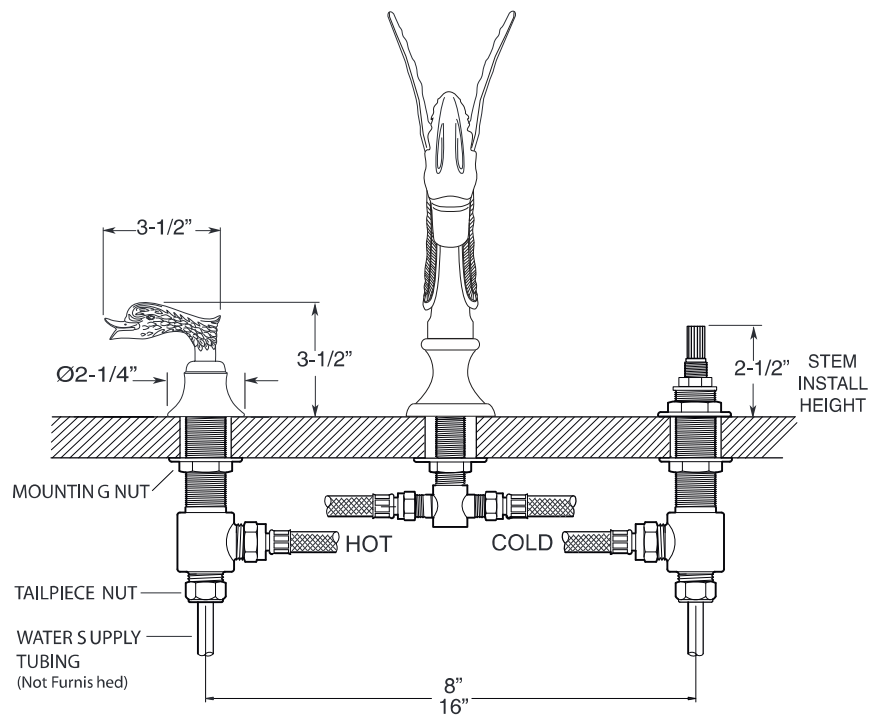

FEATURES:

- All brass construction. Flexible hoses designed to be installed on 8" to 16" centers. Includes lift and turn style drain assembly.
- Lever style handles with setscrew attachment.
- 1/4-turn ceramic disc valve cartridge.
- Available in all finishes. Warranty varies according to finish selection.
- Flow restrictor in spout tee is limited to 1.5 gpm.
- Certified to meet or exceed the following codes and standards:
ASME A112.18.1/CSAB 125.1-2011

1.133708
Windsor Elite
Widespread Lavatory Set

NOTE: Spout and valves install through 1-1/4" diameter holes

Note: Measurements are subject to change or cancellation. No responsibility is assumed for use of superseded or voided pages.

Parts List
Series 1300

Windsor Elite
Widespread Lavatory Set

American Faucet & Coatings Corporation.

Tel: 760-598-5895, Toll Free Fax 800-621-8383, customerservice@sigmafaucet.com