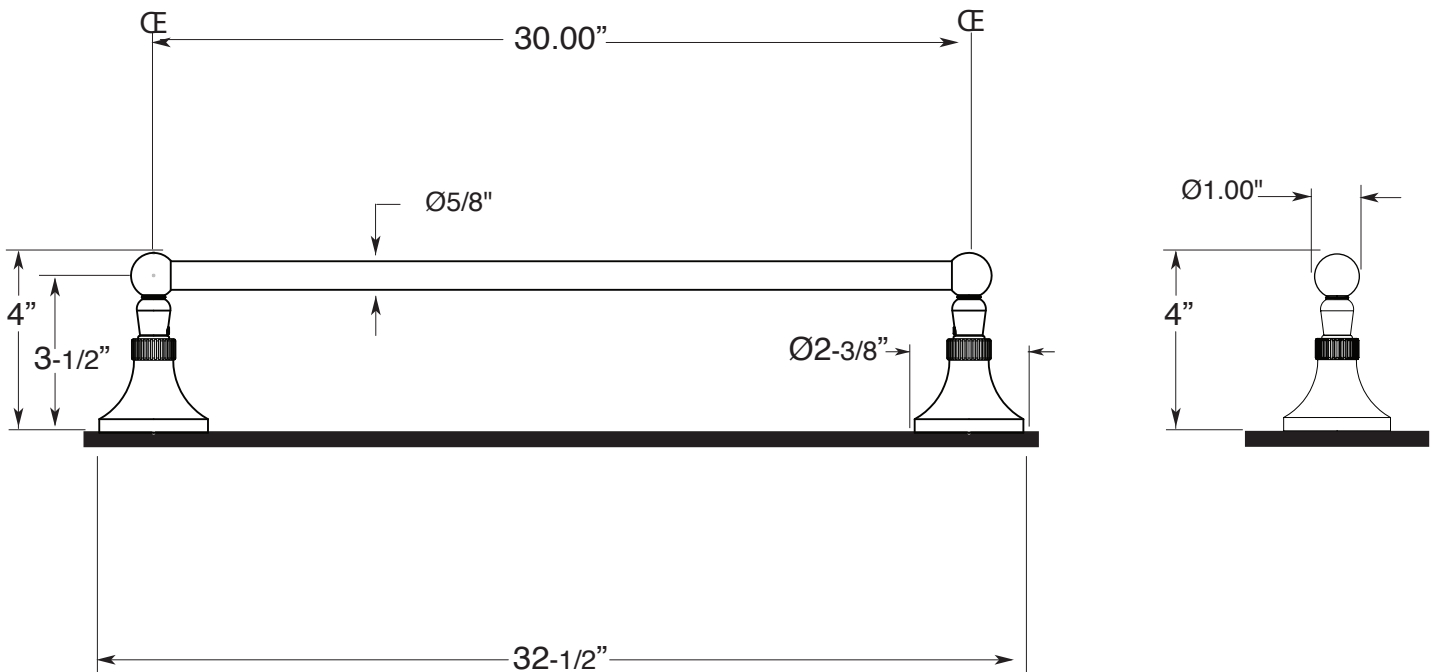

FEATURES:

- All brass construction.
- Available in all Sigma finishes. Warranty varies according to finish selection.
- Mounting brackets and screws are supplied.

Series 11
30" Towel Bar

1.11TB30

Note: Measurements are subject to change or cancellation. No responsibility is assumed for use of superseded or voided pages.