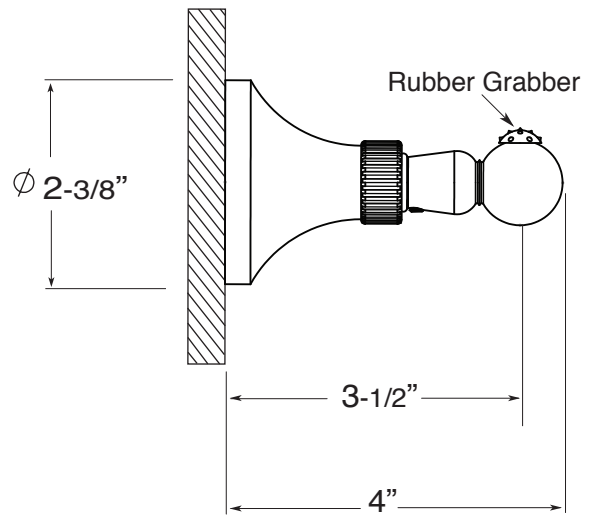

Series 11  
Robe Hook  
1.11RH00

#### FEATURES:

- All brass construction.
- Available in all Sigma finishes. Warranty varies according to finish selection.
- Mounting bracket and screws are supplied.

**TOP VIEW**

**SIDE VIEW**

Note: Measurements are subject to change or cancellation. No responsibility is assumed for use of superseded or voided pages.