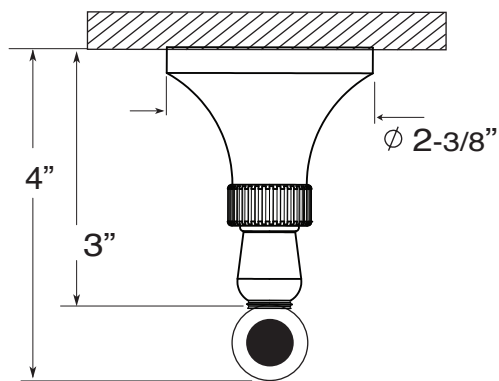

Series 11  
Robe Hook  
1.11RH00

#### FEATURES:

- All brass construction.
- Available in all Sigma finishes. Warranty varies according to finish selection.
- Mounting bracket and screws are supplied.

**TOP VIEW**

**SIDE VIEW**

Note: Measurements are subject to change or cancellation. No responsibility is assumed for use of superseded or voided pages.