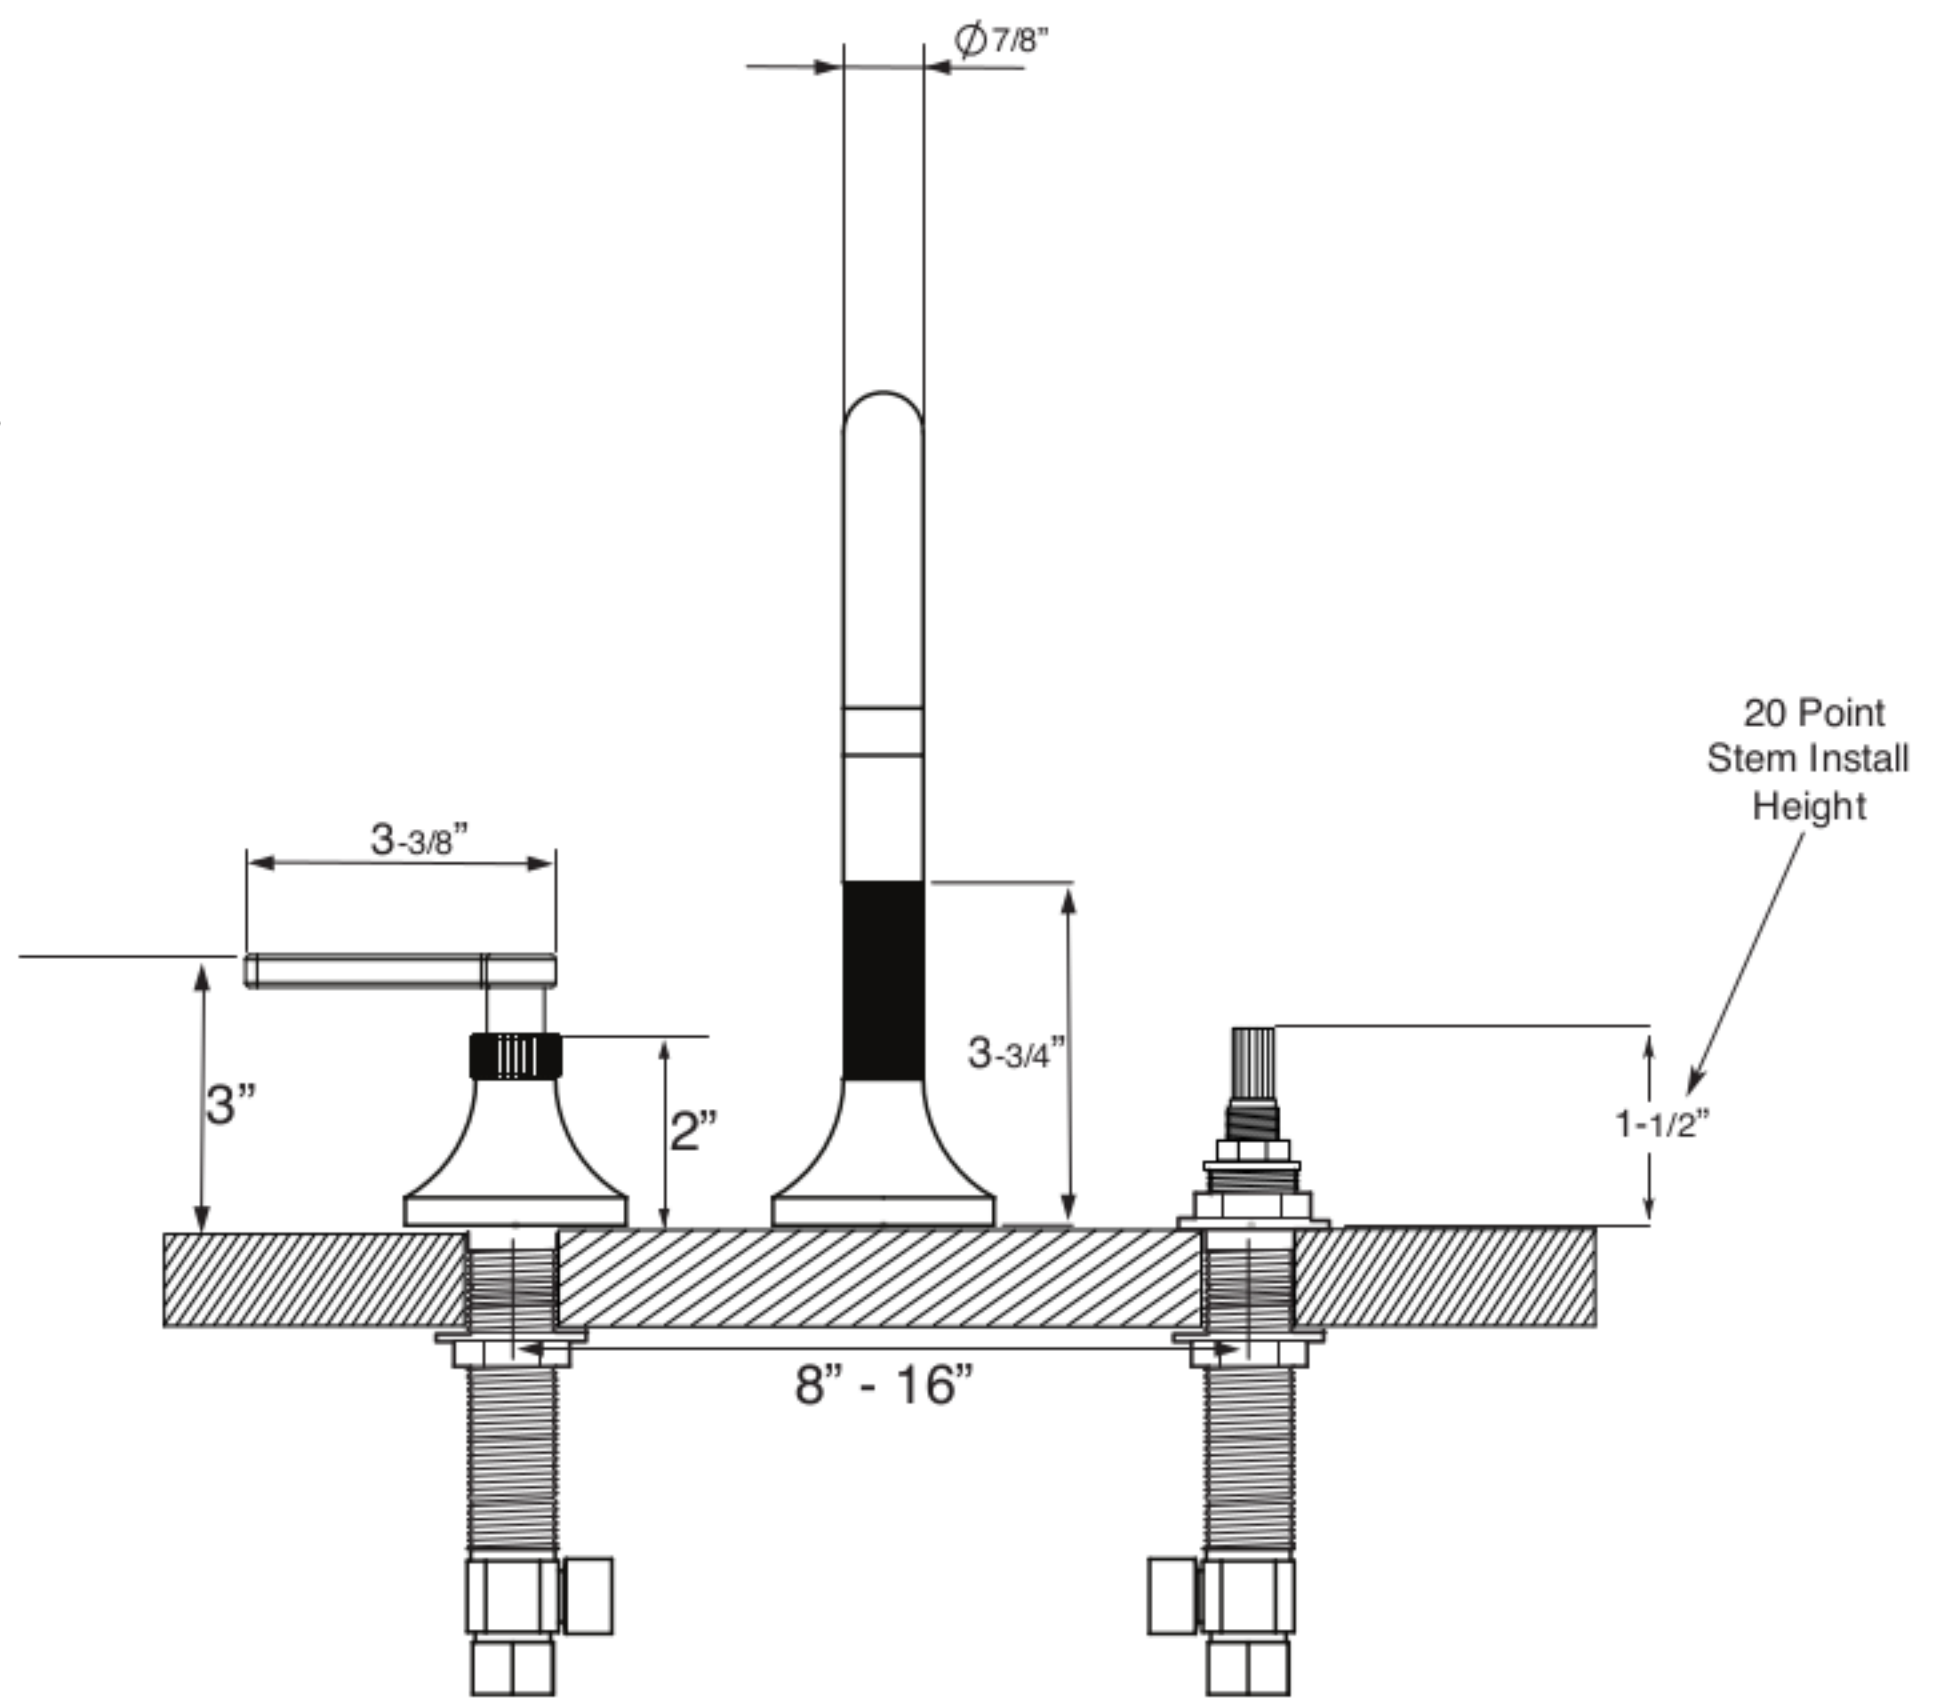

1.110708

Stella

Widespread Lavatory Set

FEATURES:

- All brass construction. Flexible hoses designed to be installed on 8" to 16" centers. Includes soft touch drain assembly. P/N 18.11.052
- Lever style handles with inside clip attachment.
- 20 PT. 1/4-turn ceramic disc valve cartridge.
- Available in all finishes. Warranty varies according to finish selection.
- Standard aerator is limited to 1.2 gpm.
- Certified to meet or exceed the following codes and standards:
ASME A112.18.1/CSAB 125.1-2012

NOTE: Spout and valves install through 1-1/4" diameter holes

Note: Measurements are subject to change or cancellation. No responsibility is assumed for use of superseded or voided pages.