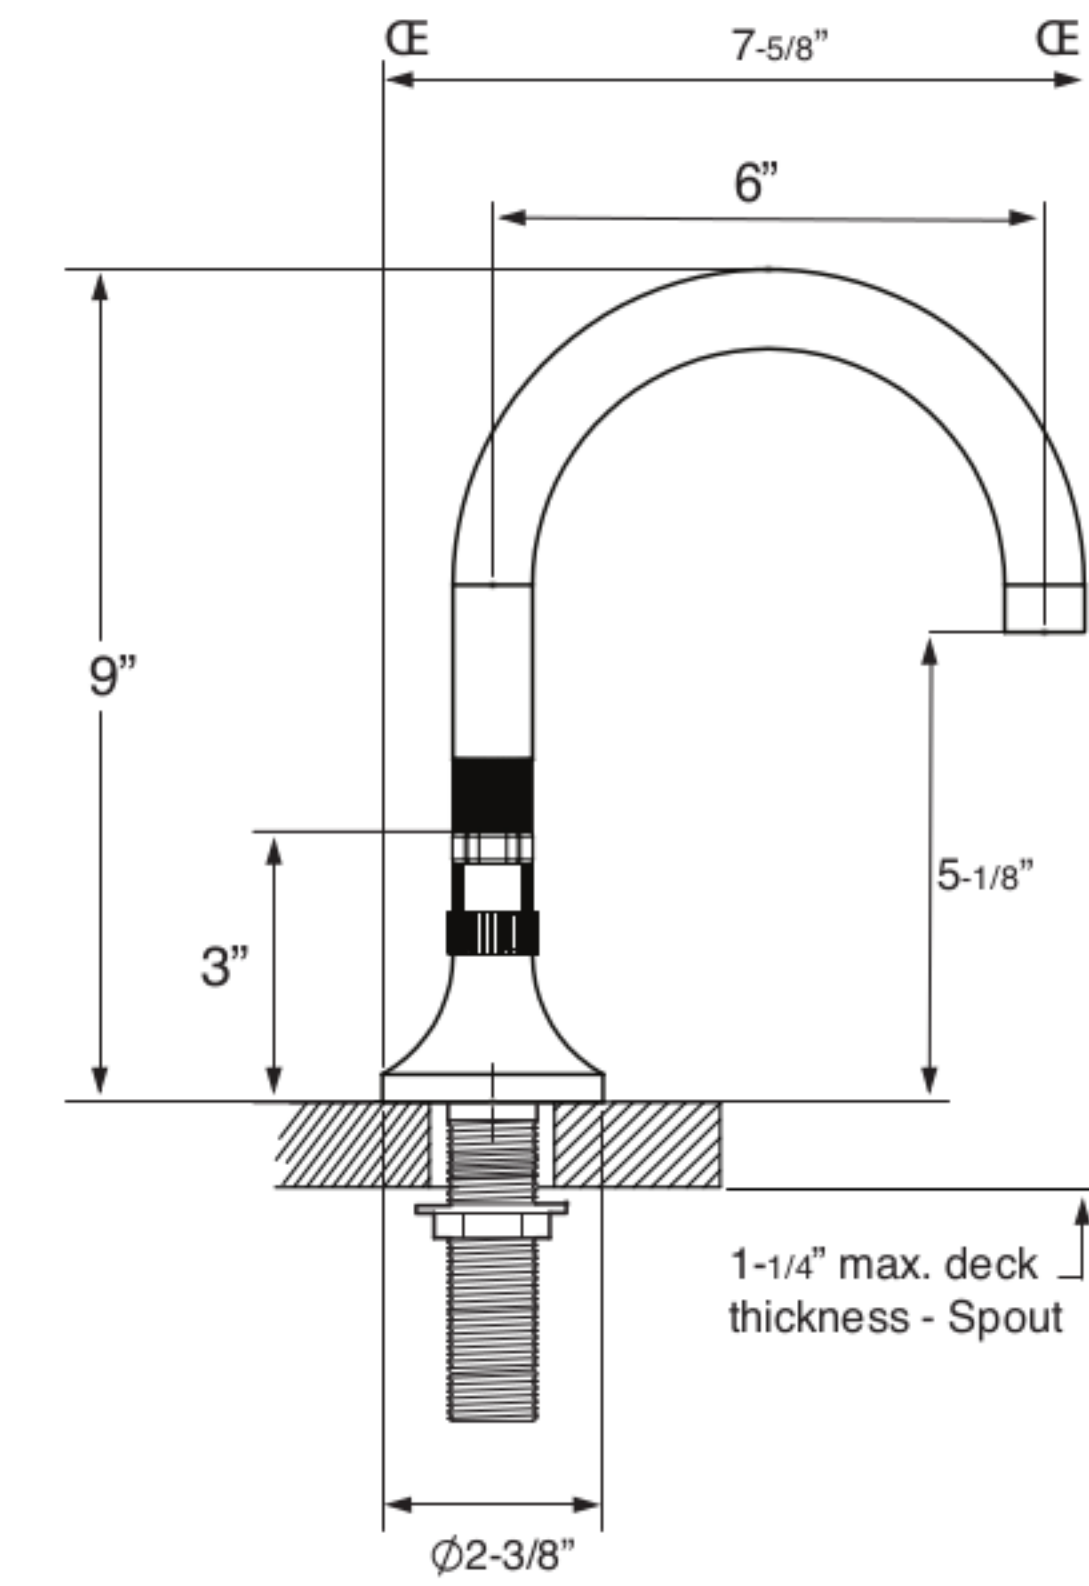

1.110708

Stella

Widespread Lavatory Set

FEATURES:

- All brass construction. Flexible hoses designed to be installed on 8" to 16" centers. Includes soft touch drain assembly. P/N 18.11.052
- Lever style handles with inside clip attachment.
- 20 PT. 1/4-turn ceramic disc valve cartridge.
- Available in all finishes. Warranty varies according to finish selection.
- Standard aerator is limited to 1.2 gpm.
- Certified to meet or exceed the following codes and standards:
ASME A112.18.1/CSAB 125.1-2012

NOTE: Spout and valves install through 1-1/4" diameter holes

Note: Measurements are subject to change or cancellation. No responsibility is assumed for use of superseded or voided pages.