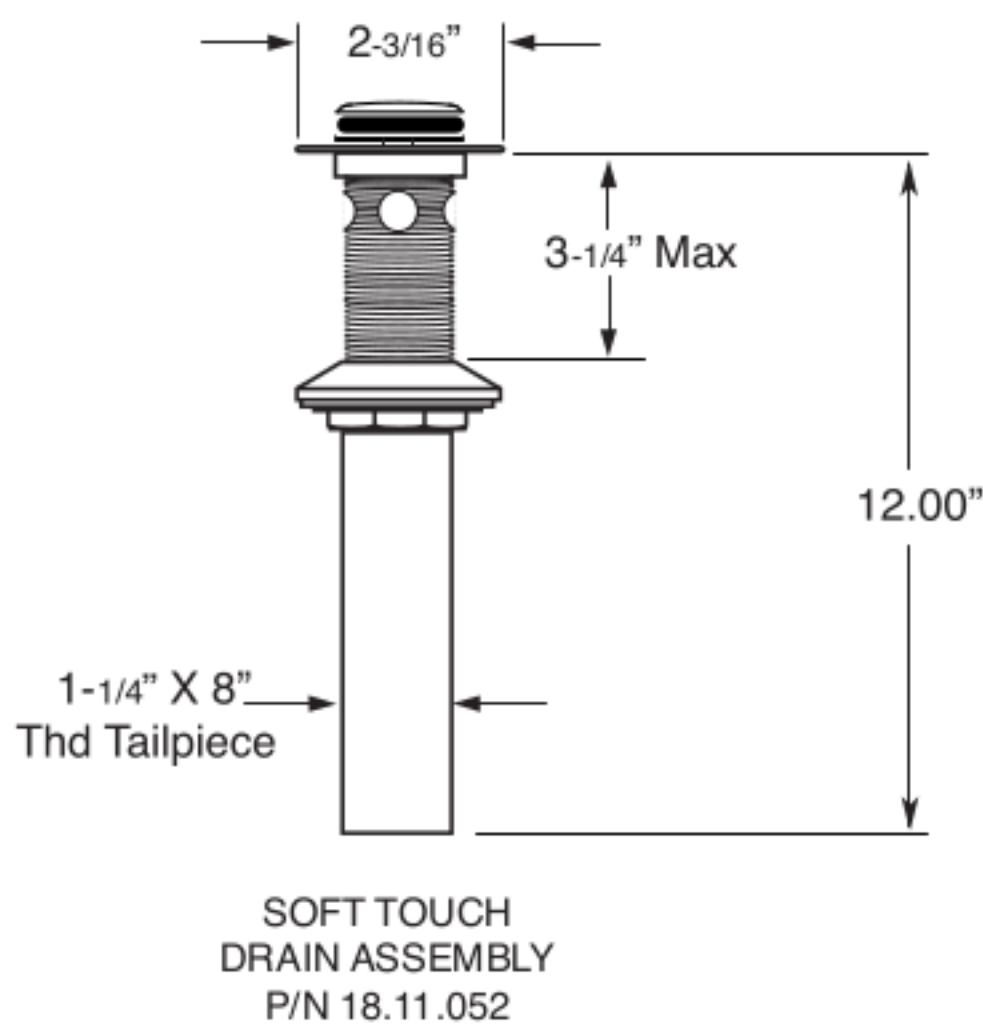

1.110708

Stella

Widespread Lavatory Set

FEATURES:

- All brass construction. Flexible hoses designed to be installed on 8" to 16" centers. Includes soft touch drain assembly. P/N 18.11.052
- Lever style handles with inside clip attachment.
- 20 PT. 1/4-turn ceramic disc valve cartridge.
- Available in all finishes. Warranty varies according to finish selection.
- Standard aerator is limited to 1.2 gpm.
- Certified to meet or exceed the following codes and standards:
ASME A112.18.1/CSAB 125.1-2012

NOTE: Spout and valves install through 1-1/4" diameter holes

Note: Measurements are subject to change or cancellation. No responsibility is assumed for use of superseded or voided pages.