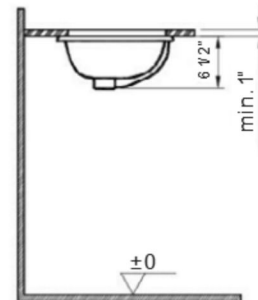

SEVILLE UNDERMOUNT SINK

#1105 | 18 3/4" x 11 3/4" I.D.

Cheviot Products' vitreous china lavatories are finely crafted for outstanding beauty and practicality. Fired onto each sink is a fine glaze of powdered glass to ensure a lifetime of durability, ease of cleaning, and resistance to bacteria and other microbes.

Colours
White

Drillings
None

Note
Rough-in dimensions may vary +/- 1/2" and are subject to change.
No responsibility is assumed by Cheviot Products Inc.
One Year Limited Warranty against manufacturer's defects.