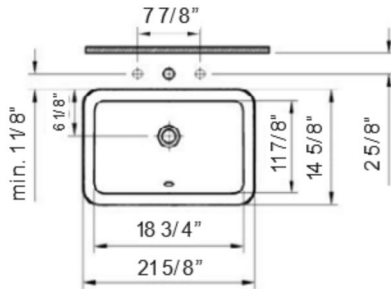

SEVILLE UNDERMOUNT SINK

#1105 | 18 3/4" x 11 3/4" I.D.

Cheviot Products' vitreous china lavatories are finely crafted for outstanding beauty and practicality. Fired onto each sink is a fine glaze of powdered glass to ensure a lifetime of durability, ease of cleaning, and resistance to bacteria and other microbes.

Colours
White

Drillings
None

Note
Rough-in dimensions may vary +/- 1/2" and are subject to change.
No responsibility is assumed by Cheviot Products Inc.
One Year Limited Warranty against manufacturer's defects.