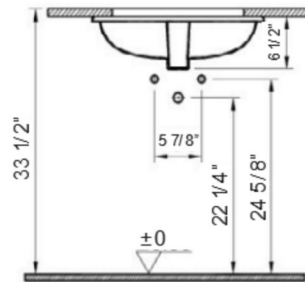

SEVILLE UNDERMOUNT SINK

#1105 | 18 3/4" x 11 3/4" I.D.

Cheviot Products' vitreous china lavatories are finely crafted for outstanding beauty and practicality. Fired onto each sink is a fine glaze of powdered glass to ensure a lifetime of durability, ease of cleaning, and resistance to bacteria and other microbes.

Colours
White

Drillings
None

Note
Rough-in dimensions may vary +/- 1/2" and are subject to change.
No responsibility is assumed by Cheviot Products Inc.
One Year Limited Warranty against manufacturer's defects.