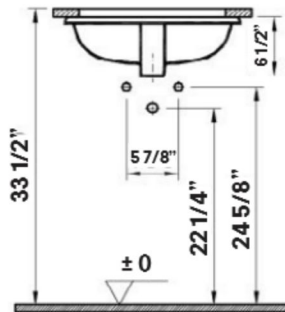

## seville Undermount Sink

#1104 | 16 3/4" x 11 3/4" I.D.

Cheviot Products' vitreous china lavatories are finely crafted for outstanding beauty and practicality. Fired onto each sink is a fine glaze of powdered glass to ensure a lifetime of durability, ease of cleaning, and resistance to bacteria and other microbes.

**Colours**  
White

**Drillings**  
None

**Note**  
Rough-in dimensions may vary +/- 1/2" and are subject to change.  
No responsibility is assumed by Cheviot Products Inc. One Year Limited Warranty against manufacturer's defects.