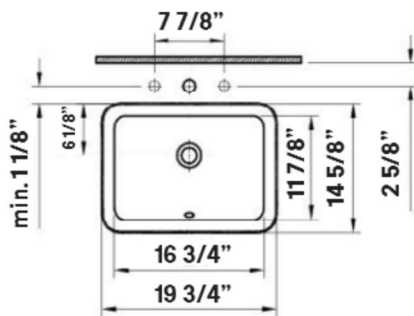

## seville Undermount Sink

#1104 | 16 3/4" x 11 3/4" I.D.

Cheviot Products' vitreous china lavatories are finely crafted for outstanding beauty and practicality. Fired onto each sink is a fine glaze of powdered glass to ensure a lifetime of durability, ease of cleaning, and resistance to bacteria and other microbes.

**Colours**  
White

**Drillings**  
None

**Note**  
Rough-in dimensions may vary +/- 1/2" and are subject to change.  
No responsibility is assumed by Cheviot Products Inc. One Year Limited Warranty against manufacturer's defects.