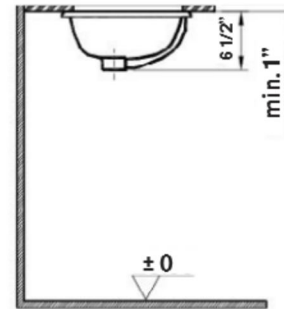

## seville Undermount Sink

#1104 | 16 3/4" x 11 3/4" I.D.

Cheviot Products' vitreous china lavatories are finely crafted for outstanding beauty and practicality. Fired onto each sink is a fine glaze of powdered glass to ensure a lifetime of durability, ease of cleaning, and resistance to bacteria and other microbes.

**Colours**  
White

**Drillings**  
None

**Note**  
Rough-in dimensions may vary +/- 1/2" and are subject to change.  
No responsibility is assumed by Cheviot Products Inc. One Year Limited Warranty against manufacturer's defects.