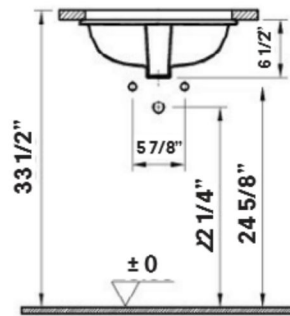

## seville Undermount Sink

#1103 | 14 3/4" x 11 3/4"

Cheviot Products' vitreous china lavatories are finely crafted for outstanding beauty and practicality. Fired onto each sink is a fine glaze of powdered glass to ensure a lifetime of durability, ease of cleaning, and resistance to bacteria and other microbes.

**Colours**  
White

**Drillings**  
None

**Note**  
Rough-in dimensions may vary +/- 1/2" and are subject to change.  
No responsibility is assumed by Cheviot Products Inc. One Year Limited Warranty against manufacturer's defects.