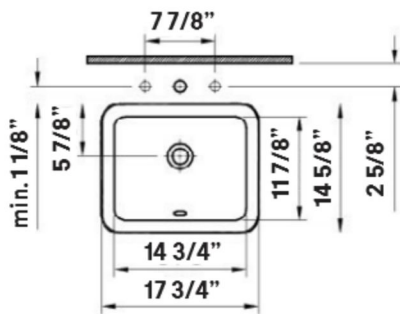

## seville Undermount Sink

#1103 | 14 3/4" x 11 3/4"

Cheviot Products' vitreous china lavatories are finely crafted for outstanding beauty and practicality. Fired onto each sink is a fine glaze of powdered glass to ensure a lifetime of durability, ease of cleaning, and resistance to bacteria and other microbes.

**Colours**  
White

**Drillings**  
None

**Note**  
Rough-in dimensions may vary +/- 1/2" and are subject to change.  
No responsibility is assumed by Cheviot Products Inc. One Year Limited Warranty against manufacturer's defects.