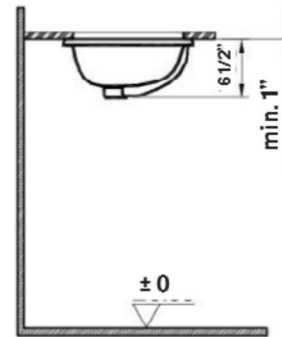

## seville Undermount Sink

#1103 | 14 3/4" x 11 3/4"

Cheviot Products' vitreous china lavatories are finely crafted for outstanding beauty and practicality. Fired onto each sink is a fine glaze of powdered glass to ensure a lifetime of durability, ease of cleaning, and resistance to bacteria and other microbes.

**Colours**  
White

**Drillings**  
None

**Note**  
Rough-in dimensions may vary +/- 1/2" and are subject to change.  
No responsibility is assumed by Cheviot Products Inc. One Year Limited Warranty against manufacturer's defects.