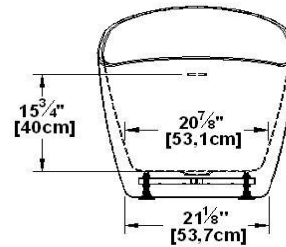

Vienna

Product code : **VI62**

Draft revision : **20151222083500**

External dimensions : **62,5" x 26,5" x 32" [158,8 cm x 67,3 cm x 81,3 cm]**

Series : **Influence**

Seats : **1**

Lowbar support : **no**

Arm rests : **no**

Low-profile available : **no**

Draft and specs

Specifications

Capacity : **41 IMP Gal. / 53,5 US Gal. / 186,4 liters**
AeroMassage™ : **unavailable**
Super AeroMassage™ : **unavailable**
Dynamic Turbo™ : **unavailable**
Comfort Air™ : **unavailable**
Characteristics : **One-piece freestanding bath**

Remarks

*all measures have a precision of $\pm 1/4"$ (0,63cm)
*internal dimensions taken at 4" (10cm) from bath bottom
*capacity is measured by filling the soaker to 1-1/2" under the overflow