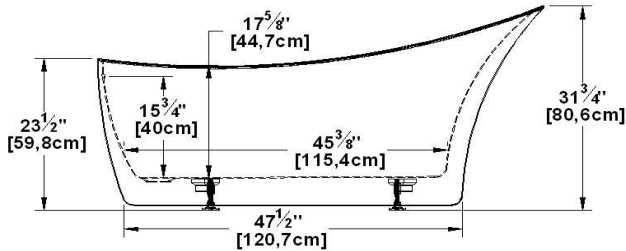

Vienna

Product code : **VI62**

Draft revision : **20151222083500**

External dimensions : **62,5" x 26,5" x 32" [158,8 cm x 67,3 cm x 81,3 cm]**

Series : **Influence**

Seats : **1**

Lowbar support : **no**

Arm rests : **no**

Low-profile available : **no**

Draft and specs

Specifications

Capacity : **41 IMP Gal. / 53,5 US Gal. / 186,4 liters**
AeroMassage™ : **unavailable**
Super AeroMassage™ : **unavailable**
Dynamic Turbo™ : **unavailable**
Comfort Air™ : **unavailable**
Characteristics : **One-piece freestanding bath**

Remarks

*all measures have a precision of $\pm 1/4"$ (0,63cm)
*internal dimensions taken at 4" (10cm) from bath bottom
*capacity is measured by filling the soaker to 1-1/2" under the overflow