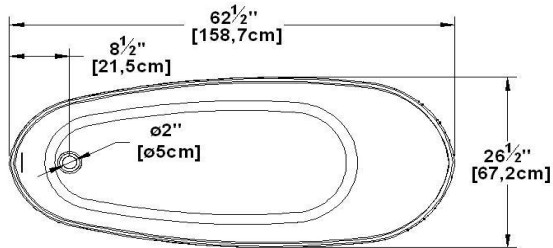

Vienna

Product code : **VI62**

Draft revision : **20151222083500**

External dimensions : **62,5" x 26,5" x 32" [158,8 cm x 67,3 cm x 81,3 cm]**

Series : **Influence**

Seats : **1**

Lowbar support : **no**

Arm rests : **no**

Low-profile available : **no**

Draft and specs

Specifications

Capacity : **41 IMP Gal. / 53,5 US Gal. / 186,4 liters**
AeroMassage™ : **unavailable**
Super AeroMassage™ : **unavailable**
Dynamic Turbo™ : **unavailable**
Comfort Air™ : **unavailable**
Characteristics : **One-piece freestanding bath**

Remarks

*all measures have a precision of $\pm 1/4"$ (0,63cm)
*internal dimensions taken at 4" (10cm) from bath bottom
*capacity is measured by filling the soaker to 1-1/2" under the overflow