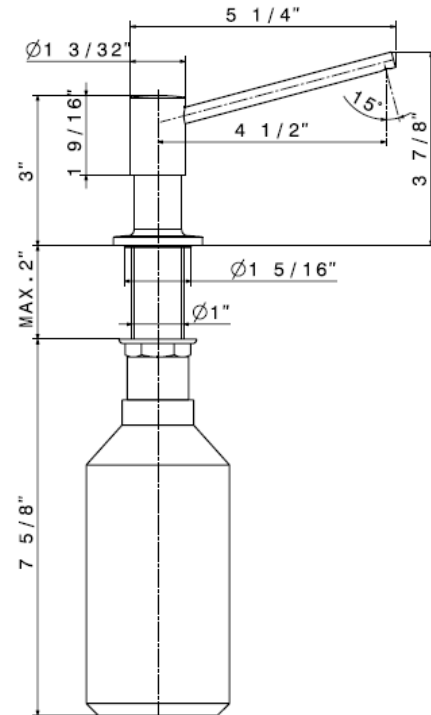

FEATURED MODEL

440045 Satin Nickel

ADDITIONAL MODEL

440046 Chrome

440047 Anthracite

FEATURES

- Solid brass body
- Will fit all Blanco faucet holes
- Custom finishes match Blanco faucets
- Compliments the ALTA faucet series
- 15 ounce capacity

Model 440045 shown

NOMINAL DIMENSIONS

REACH	HEIGHT	TOTAL HEIGHT
4.5"	3"	3-7/8"

WARRANTY

BLANCO'S soap dispensers feature a LIMITED 1 YEAR WARRANTY to be free of all manufacturing defects under normal use. See our complete warranty for details.