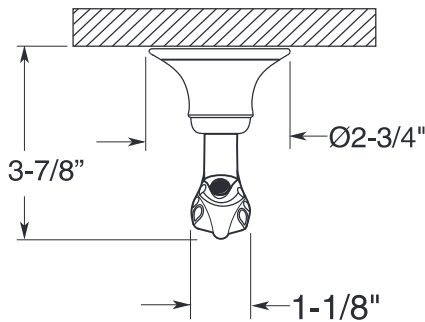

#### FEATURES:

- All brass construction.
- Available in all Sigma finishes. Warranty varies according to finish selection.
- Mounting bracket and screws are supplied.

Series 03  
Robe Hook  
1.03RH00

### TOP VIEW

### FRONT VIEW

### SIDE VIEW

Note: Measurements are subject to change or cancellation. No responsibility is assumed for use of superseded or voided pages.