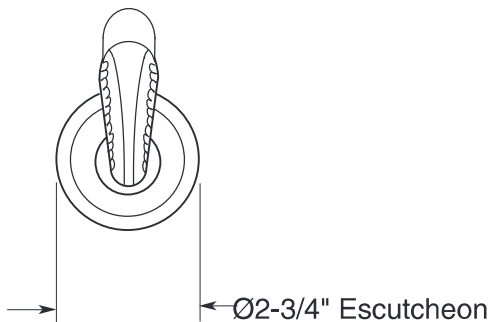

#### FEATURES:

- All brass construction.
- Available in all Sigma finishes. Warranty varies according to finish selection.
- Mounting bracket and screws are supplied.

Series 03  
Robe Hook  
1.03RH00

### TOP VIEW

### FRONT VIEW

### SIDE VIEW

Note: Measurements are subject to change or cancellation. No responsibility is assumed for use of superseded or voided pages.