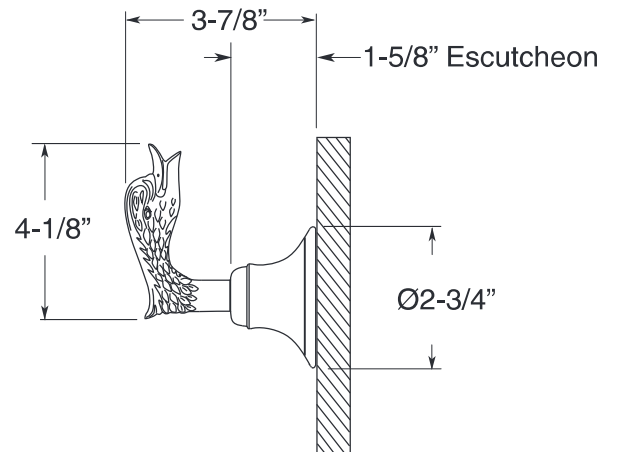

#### FEATURES:

- All brass construction.
- Available in all Sigma finishes. Warranty varies according to finish selection.
- Mounting bracket and screws are supplied.

Series 03  
Robe Hook  
1.03RH00

### TOP VIEW

### FRONT VIEW

### SIDE VIEW

Note: Measurements are subject to change or cancellation. No responsibility is assumed for use of superseded or voided pages.