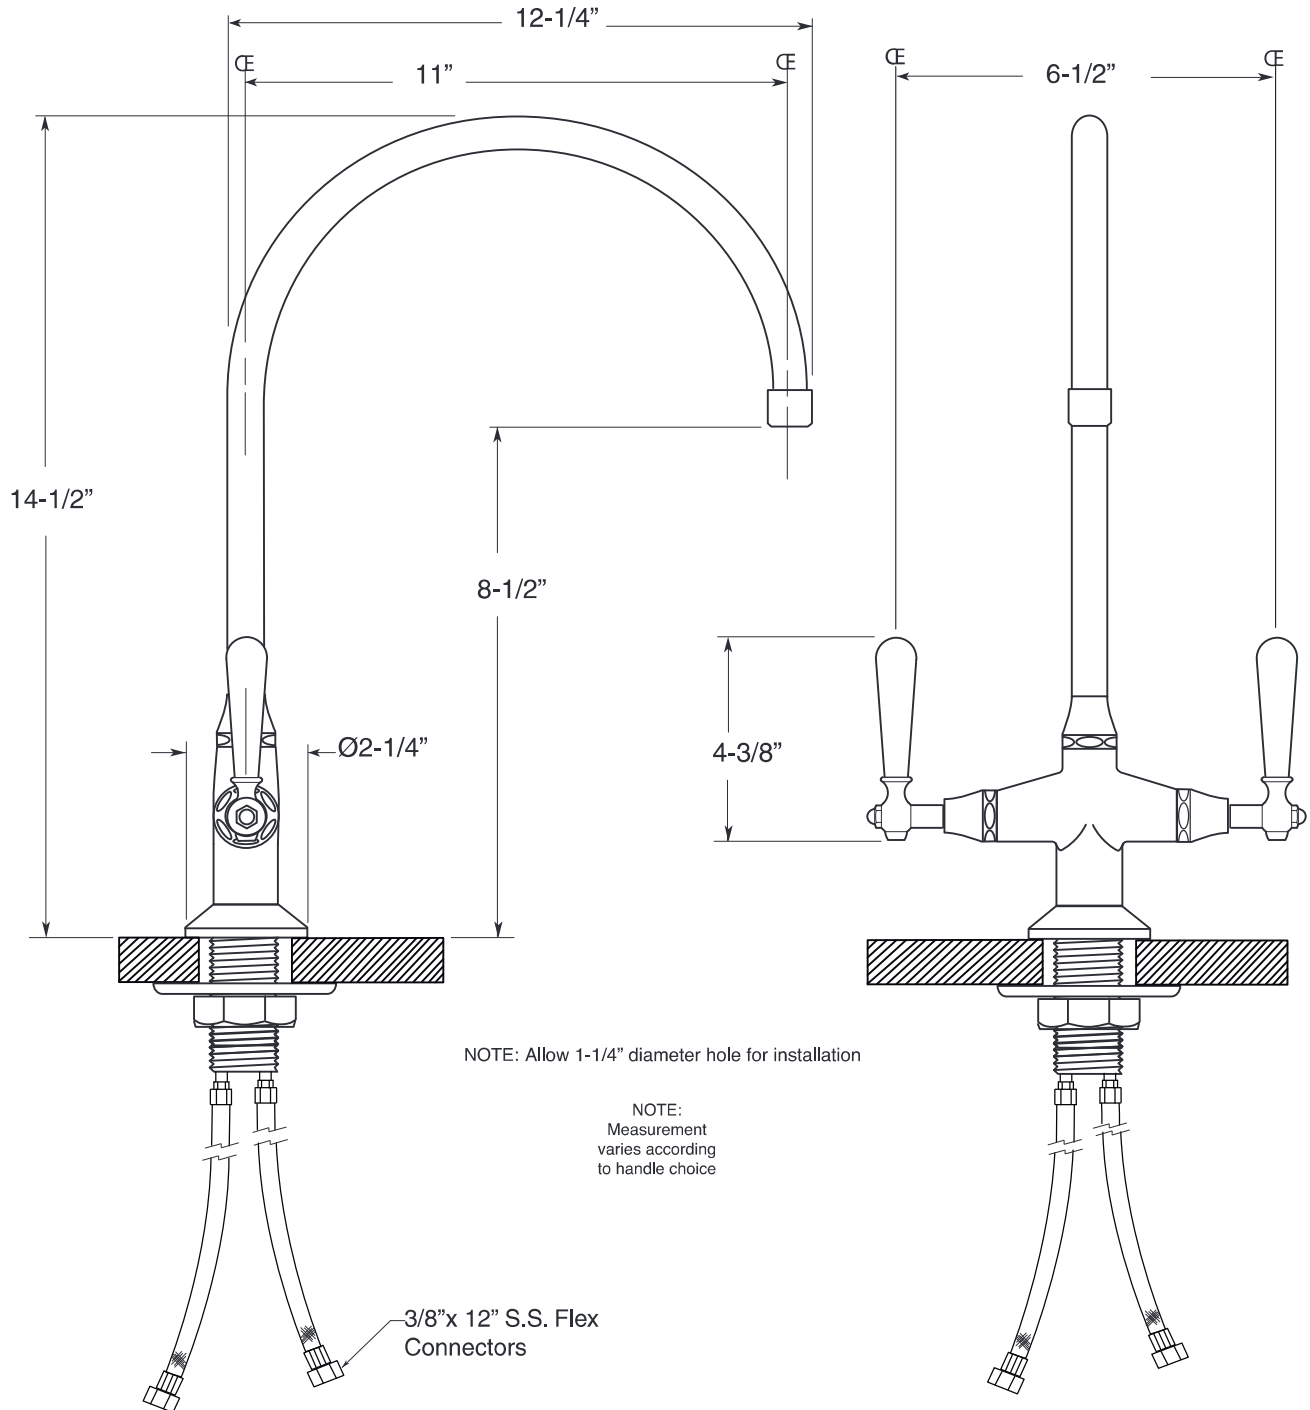

FEATURES:

- All brass construction
- Available in all Sigma finishes
- Concealed aerator requires special supplied removal key
- 12" Stainless steel flex lines are supplied
- Maximum deck thickness: 1-3/4"
- Replacement cartridge: 18.30.029 - cold, 18.30.030 - hot
- Meets: ASME A112.18.1-2005/CSAB125.1-2005

Single Hole T-Body
 Extended Swivel Spout
 1.035611
 Loire Handle

Note: Measurements are subject to change or cancellation. No responsibility is assumed for use of superseded or voided pages.