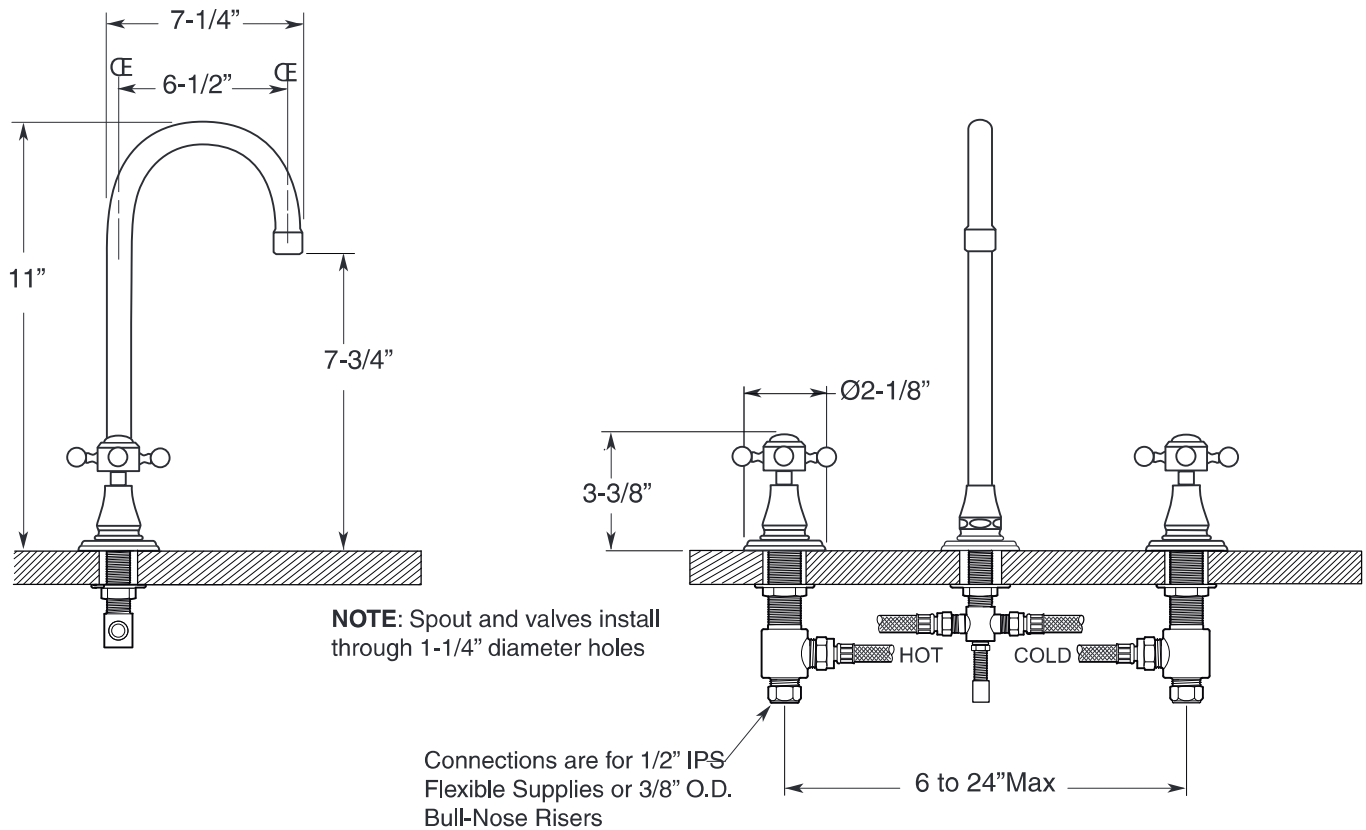

FEATURES:

- All brass construction
- Available in all Sigma finishes
- 12" Stainless steel flex lines from valves to spout are supplied
- Maximum deck thickness: 1-3/4"
- Replacement cartridge: 18.30.029 -cold / 18.30.030 - hot
- Available: High-arc extended swivel spout, 11" center-center, 14" overall height
- Measurements vary according to handle choice
- Meets: ASME A112.18.1-2005/CSAB125.1-2005

Widespread Bar Faucet
with Swivel Spout
1.025500
St. Michel Handle

Note: Measurements are subject to change or cancellation. No responsibility is assumed for use of superseded or voided pages.