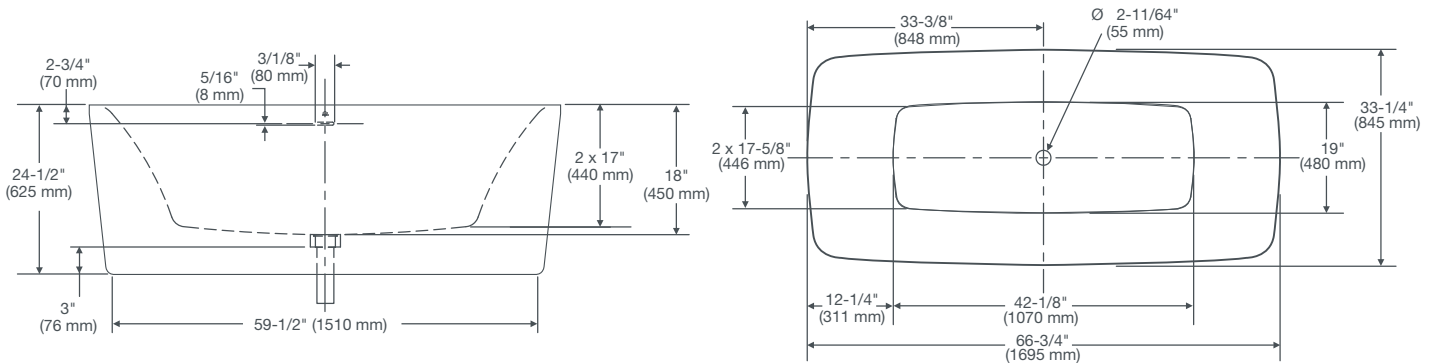

EQUILITY™

FREESTANDING SOAKING TUB

D12045014.415

FEATURES

- Contemporary soaking tub design
- Center drain
- Acrylic with fiberglass reinforcement
- Integrated tub drain included
- 66 gallon (250 l.) capacity

DIMENSIONS

NOMINAL DIMENSIONS

66-3/4" x 33-1/4" x 24-1/2" (1695 x 845 x 625 mm)

COLORS/FINISHES

Canvas White (415)

COMPLIANCE CERTIFICATIONS

Meets or Exceeds CSA B45.5/IAPMO Z124

Lorem ipsum

IMPORTANT:

Dimensions of fixtures are nominal and may vary within the range of tolerances established by CSA B45.5/IAPMO Z124. These measurements are subject to change or cancellation. No responsibility is assumed for use of superseded or voided leaflet.