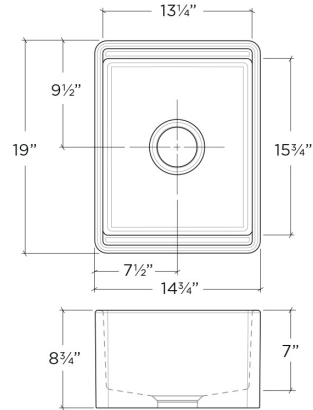

091519 | FIRA

UNDERMOUNT WITH APRON FRONT FIRECLAY BAR SINK WITH ACCESSORY LEDGE

Specifications

Model	091519
Collection	Fira
Bowl dimensions	13 1/4" × 15 3/4" × 7"
Overall dimensions	14 3/4" × 19" × 8 3/4"
Recommended cabinet	21"