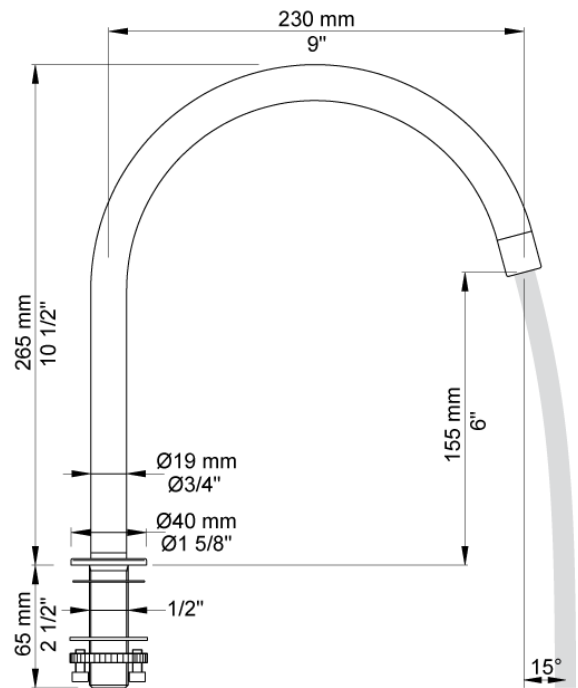

Date:

Client:

Project:

090H

Swivel spout. Hole cut out size: 22 mm.

**Available in colors**

Color 02, Grey	Color 16, Polished chrome
Color 04, Light blue	Color 17, Gloss black
Color 05, Orange	Color 18, White
Color 06, Light green	Color 19, Natural brass
Color 08, Yellow	Color 20, Brushed chrome
Color 09, Dark grey	Color 21, Carmine red
Color 12, Mocca	Color 25, Pink
Color 14, Bright red	Color 27, Matt black
Color 15, Dark blue	Color 40, Brushed stainless steel