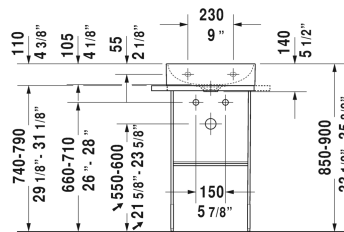

**DuraSquare Furniture handrinse basin # 0732450041 / 0732450070**

|< 17 3/4" Inch >|

Furniture handrinse basin	Dimension	Weight	Order number
without overflow, with faucet deck, ceramic covered slotted waste included, underside fully glazed, hardware included, wall-mounted, 17 3/4" Inch			
<b>Colors</b>			
00 White			
<b>Variant</b>			
●	17 3/4" x 13 3/4" Inch	21.8 lb	0732450041
⊗	17 3/4" x 13 3/4" Inch	21.8 lb	0732450070
<b>Infobox</b>			
Metal console: Towel rail can be mounted right or left , Made of DuraCeram, For glass inserts matching to furniture lacquer finishes, please see page XXX			
Sanitary ceramics with the special WonderGliss surface finish will remain clean and attractive-looking for a long time to come. When ordering WonderGliss please add a "1" as eleventh digit to the model number.			
Towel rail square tube 1/2", Chrome, for washbasin # 073245	15 3/4" Inch	0.9 lb	003122
<b>Suitable products</b>			
Metal console floorstanding ** height adjustable +2", hardware included, for handrinse basin # 073245, towel rail right or left, reversible, 20 1/4" x 13 1/8" Inch	20 1/4" x 13 1/8" Inch		003109

*All drawings contain the necessary measurements which are subject to standard tolerances. They are stated in inch & mm and are non-binding. Exact measurements, in particular for customized installation scenarios, can only be taken from the finished ceramic piece.*