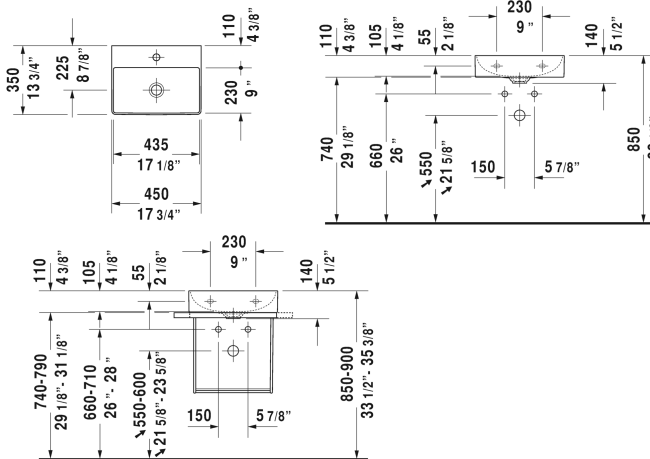

**DuraSquare Furniture handrinse basin # 0732450041 / 0732450070**

|< 17 3/4" Inch >|

Furniture handrinse basin	Dimension	Weight	Order number
without overflow, with faucet deck, ceramic covered slotted waste included, underside fully glazed, hardware included, wall-mounted, 17 3/4" Inch			
<b>Colors</b>			
00 White			
<b>Variant</b>			
●	17 3/4" x 13 3/4" Inch	21.8 lb	0732450041
⊗	17 3/4" x 13 3/4" Inch	21.8 lb	0732450070
<b>Infobox</b>			
Metal console: Towel rail can be mounted right or left , Made of DuraCeram, For glass inserts matching to furniture lacquer finishes, please see page XXX			
Sanitary ceramics with the special WonderGliss surface finish will remain clean and attractive-looking for a long time to come. When ordering WonderGliss please add a "1" as eleventh digit to the model number.			
Towel rail square tube 1/2", Chrome, for washbasin # 073245	15 3/4" Inch	0.9 lb	003122
<b>Suitable products</b>			
Metal console floorstanding ** height adjustable +2", hardware included, for handrinse basin # 073245, towel rail right or left, reversible, 20 1/4" x 13 1/8" Inch	20 1/4" x 13 1/8" Inch		003109

**DuraSquare Furniture handrinse basin # 0732450041 /  
0732450070**

|< 17 3/4" Inch >|

Metal console wall-mounted ** hardware included, for handrinse basin # 073245, towel rail right or left, reversible, 20 1/4" x 13 1/8" Inch	20 1/4" x 13 1/8" Inch	003110
Glass inserts safety glass, for metal console # 003109, 003110, 16 1/2" x 10 3/8" Inch	16 1/2" x 10 3/8" Inch	009966
Vanity unit wall-mounted 1 door, for DuraSquare # 073245, 17 1/8" x 13 3/8" Inch	17 1/8" x 13 3/8" Inch	XS4060 L/R
Vanity unit floorstanding 1 door, integrated legs with height adjustment, for DuraSquare # 073245, 17 1/8" x 13 3/8" Inch	17 1/8" x 13 3/8" Inch	XS4441 L/R