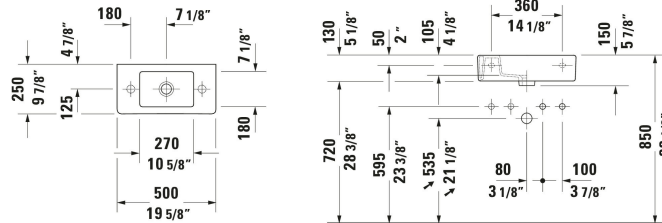

Vero Wall Mounted Sink # 0703500000 / 0703500008 / 0703500009

| < 19 5/8 " > |

Wall Mounted Sink	Dimension	Weight	Order number
Rectangular, Includes faucet deck: Yes, Overflow: Yes, Underside glazed, Back side glazed: No, 19 5/8", Internal dimensions: 10 5/8" x 7 1/8", cUPC listed: Yes			
Colors			
00 White			
Variant			
● ● White High Gloss, Number of basins: 1 Middle, Number of pre-marked faucet holes: 2	19 5/8" x 9 7/8"	21.826 lb	0703500000
● White High Gloss, Number of basins: 1 Middle, Number of faucet holes: 1 Right	19 5/8" x 9 7/8"	21.826 lb	0703500008
● White High Gloss, Number of basins: 1 Middle, Number of faucet holes: 1 Left	19 5/8" x 9 7/8"	21.826 lb	0703500009
Infobox			
Space-saving siphon is recommended in conjunction with vanity unit			
Accessory			
P-Trap White, Connection dimensions: 1 1/4"	14 1/8" x 15 3/8"	0.82 lb	005076
Sink Drain Suitable for washbasin with overflow, Ø 2 1/2"	Ø 2 1/2"	0.75 lb	005052

All drawings contain the necessary measurements which are subject to standard tolerances. They are stated in inch & mm and are non-binding. Exact measurements, in particular for customized installation scenarios, can only be taken from the finished ceramic piece.