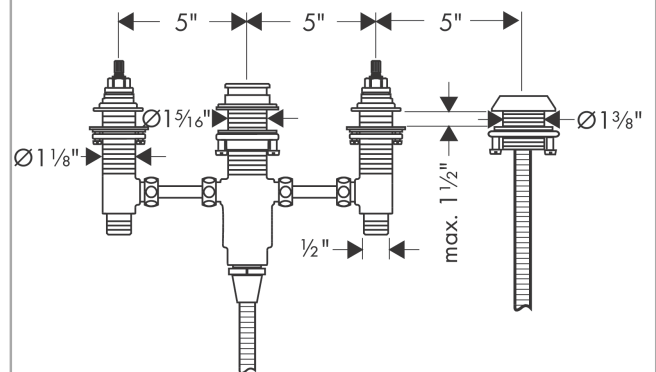

Rough, 4-Hole Roman Tub Set
 Finish: n.a. Part no. : **06646000**

Description

Features

- 1/2" NPT
- Ceramic valves hot/cold 90°
- EPD Basic Sets

Item details

List Price \$ 508.00

Compliance / Sustainability

Product image

Scale drawing

Rough, 4-Hole Roman Tub Set
 Finish: n.a. Part no. : **06646000**

Exploded drawing

Year of production: >10/03

Rough, 4-Hole Roman Tub Set
 Finish: n.a. Part no. : **06646000**

Spare parts list

Year of production: >10/03

Pos.	Description	Part no.	Price	PU
1	shut off unit right closing	94009000	-	1
2	shut off unit left closing	94008000	-	1
3	fixing set for shut off unit	88540000	-	1
4	fixing set for 4 hole bath mixer spout	96080000	-	1
5	squeezing connection	88513000	-	1
6	fixing set for shut off unit	96078000	-	1
7	insert for shower holder	96942000	-	1
8	fixing set (Ø 32)	13961000	-	1
9	shower hose	97161000	-	1
a	valve	88503000	-	1