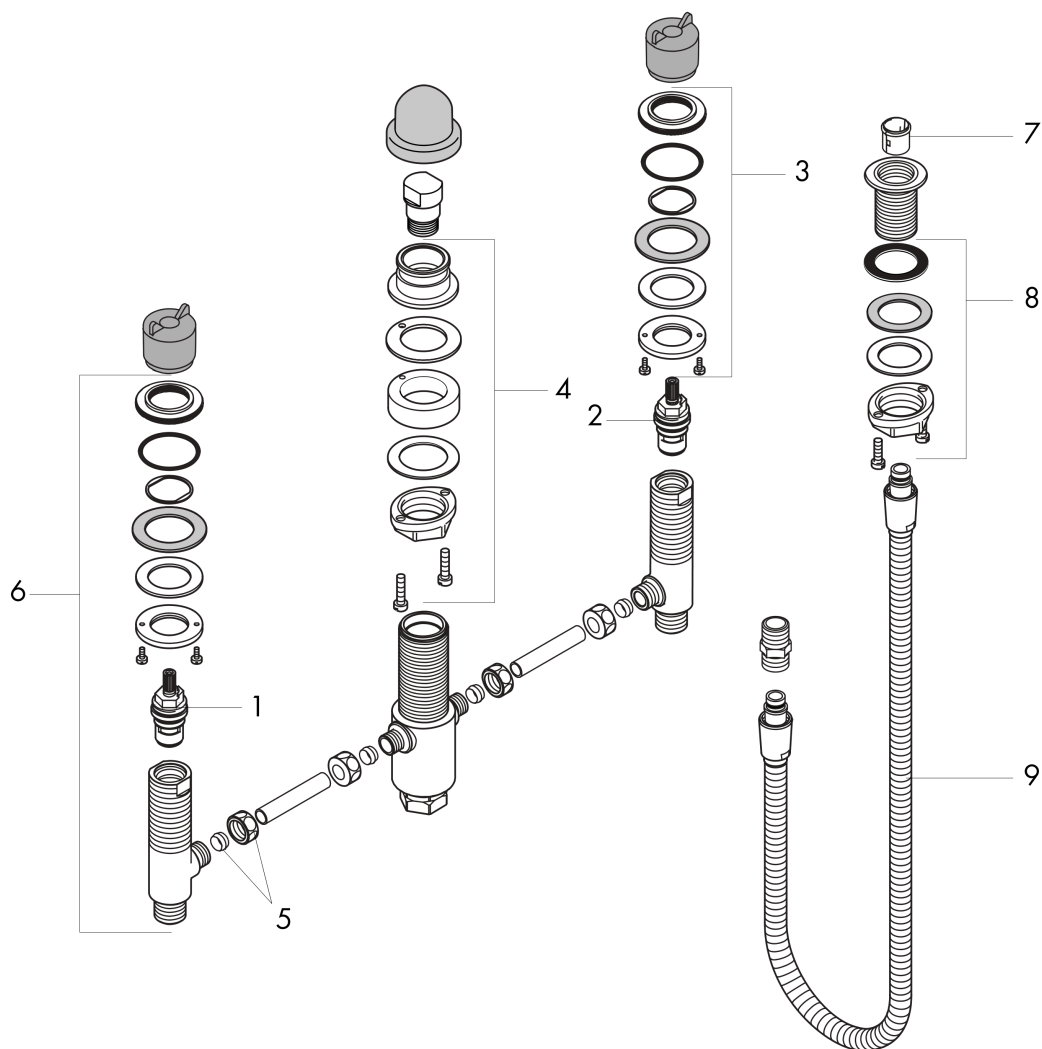

Rough, 4-Hole Roman Tub Set
 Finish: n.a. Part no. : **06646000**

Description

Features

- 1/2" NPT
- Ceramic valves hot/cold 90°
- EPD Basic Sets

Item details

List Price \$ 508.00

Compliance / Sustainability

Product image

Scale drawing

Rough, 4-Hole Roman Tub Set
 Finish: n.a. Part no. : **06646000**

Exploded drawing

Year of production: >10/03

Rough, 4-Hole Roman Tub Set
 Finish: n.a. Part no. : **06646000**

Spare parts list

Year of production: >10/03

Pos.	Description	Part no.	Price	PU
1	shut off unit right closing	94009000	-	1
2	shut off unit left closing	94008000	-	1
3	fixing set for shut off unit	88540000	-	1
4	fixing set for 4 hole bath mixer spout	96080000	-	1
5	squeezing connection	88513000	-	1
6	fixing set for shut off unit	96078000	-	1
7	insert for shower holder	96942000	-	1
8	fixing set (Ø 32)	13961000	-	1
9	shower hose	97161000	-	1
a	valve	88503000	-	1