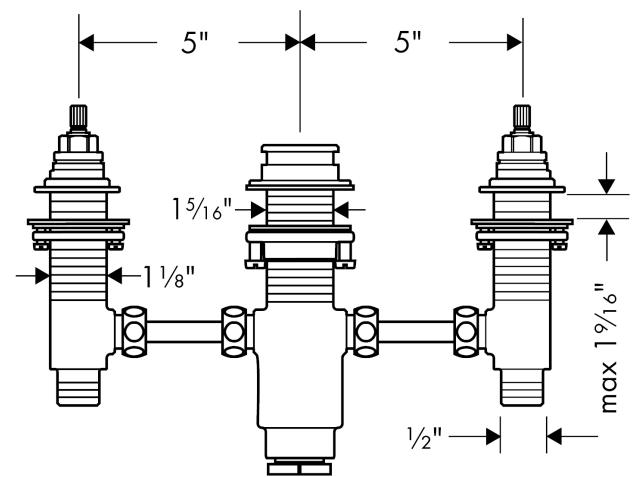

Rough, 3-Hole Roman Tub Set
 Finish: n.a. Part no. : **06607000**

Description

Features

- 1/2" NPT
- Ceramic valves hot/cold 90°
- EPD Basic Sets

Item details

List Price \$ 339.00

Compliance / Sustainability

Product image

Scale drawing

Rough, 3-Hole Roman Tub Set
 Finish: n.a. Part no. : 06607000

Exploded drawing

Year of production: >02/02

Rough, 3-Hole Roman Tub Set
 Finish: n.a. Part no. : **06607000**

Spare parts list

Year of production: >02/02

Pos.	Description	Part no.	Price	PU
1	shut off unit right closing	94009000	-	1
2	shut off unit left closing	94008000	-	1
3	valve	88503000	-	1
4	fixing set for shut off unit	96078000	-	1
5	fixing set for 4 hole bath mixer spout	96080000	-	1
6	squeezing connection	88513000	-	1