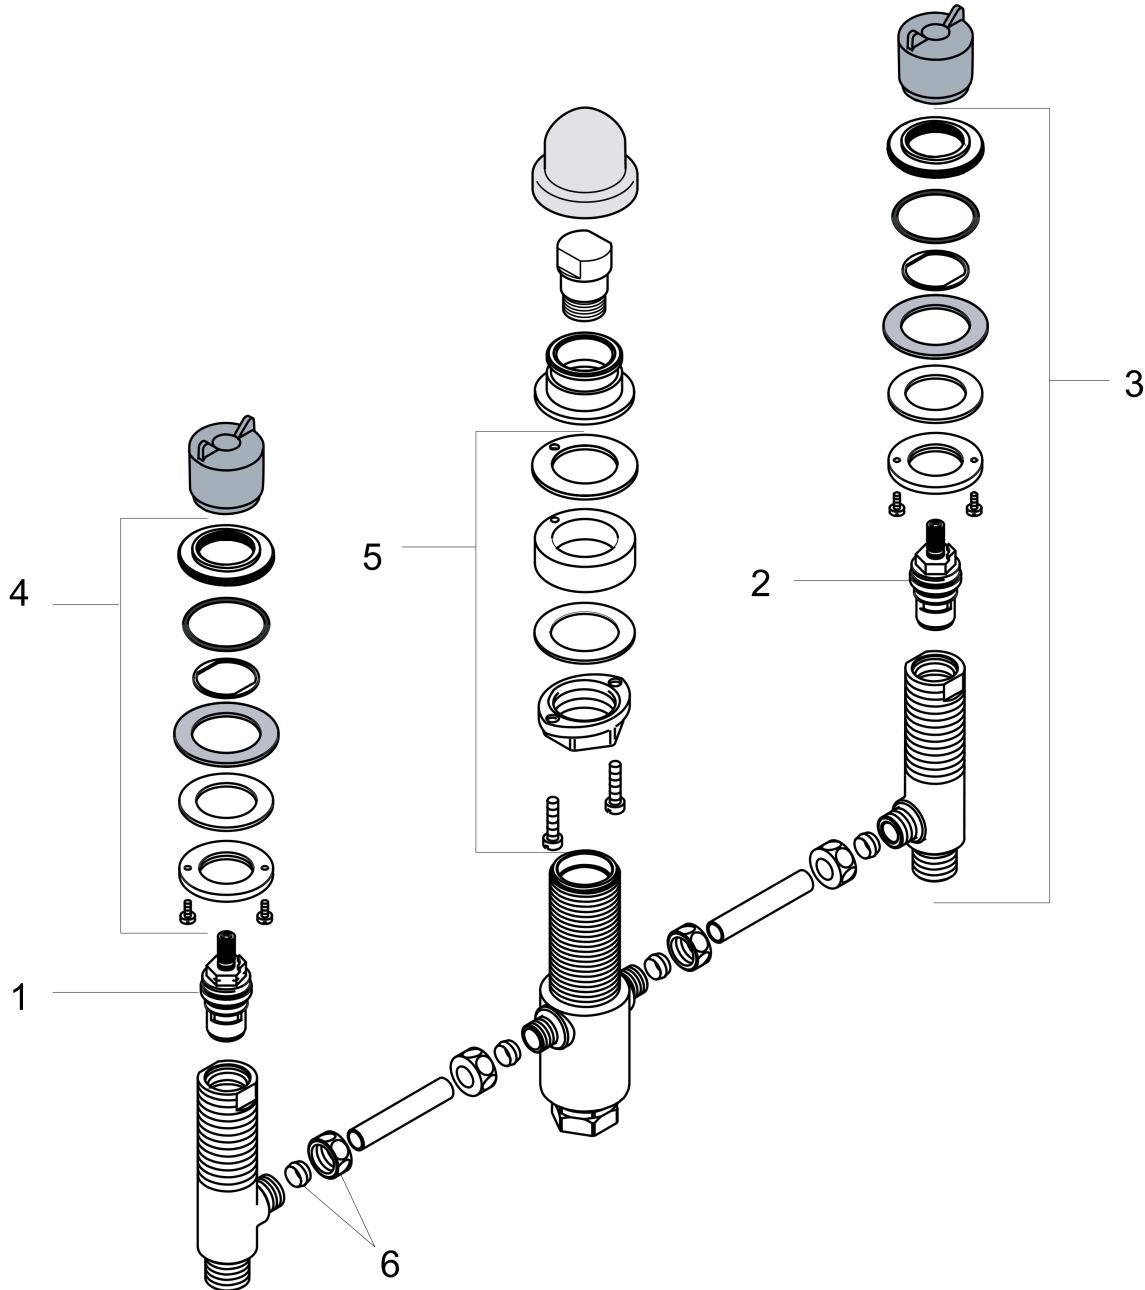

Rough, 3-Hole Roman Tub Set
 Finish: n.a. Part no. : **06607000**

Description

Features

- 1/2" NPT
- Ceramic valves hot/cold 90°
- EPD Basic Sets

Item details

List Price \$ 339.00

Compliance / Sustainability

Product image

Scale drawing

Rough, 3-Hole Roman Tub Set
 Finish: n.a. Part no. : 06607000

Exploded drawing

Year of production: >02/02

Rough, 3-Hole Roman Tub Set
 Finish: n.a. Part no. : **06607000**

Spare parts list

Year of production: >02/02

Pos.	Description	Part no.	Price	PU
1	shut off unit right closing	94009000	-	1
2	shut off unit left closing	94008000	-	1
3	valve	88503000	-	1
4	fixing set for shut off unit	96078000	-	1
5	fixing set for 4 hole bath mixer spout	96080000	-	1
6	squeezing connection	88513000	-	1