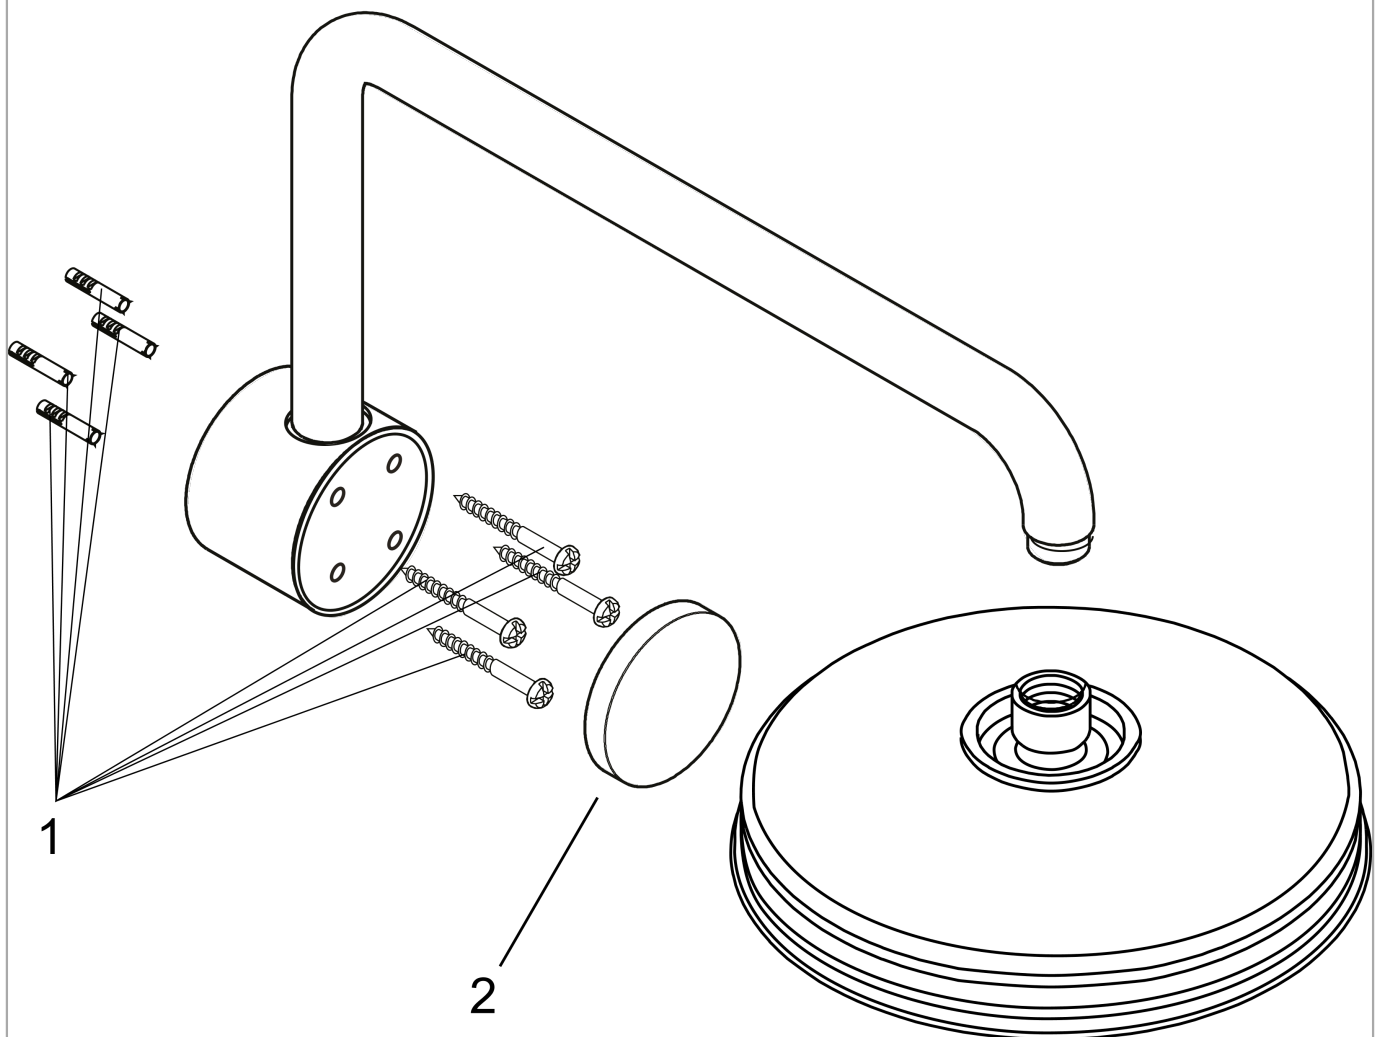

**Raindance  
Showerarm**

Finish: **chrome** Part no. : **06476000**

**Description**

**Features**

- Length: 15.35"
- Brass
- Connection type: 1/2" NPT
- Assembly instructions, Showerarm, Mounting plate, Escutcheon

**Item details**

List Price \$ 436.00

**Compliance / Sustainability**

**Product image**

**Scale drawing**

**Raindance  
Showerarm**

Finish: **chrome**    Part no. : **06476000**

**Exploded drawing**

Year of production: >11/06

**Raindance  
Showerarm**

Finish: **chrome** Part no. : **06476000**

**Spare parts list**

Year of production: >11/06

<b>Pos.</b>	<b>Description</b>	<b>Part no.</b>	<b>Price</b>	<b>PU</b>
1	mounting set	98689000	-	1
2	cover	98690000	-	1