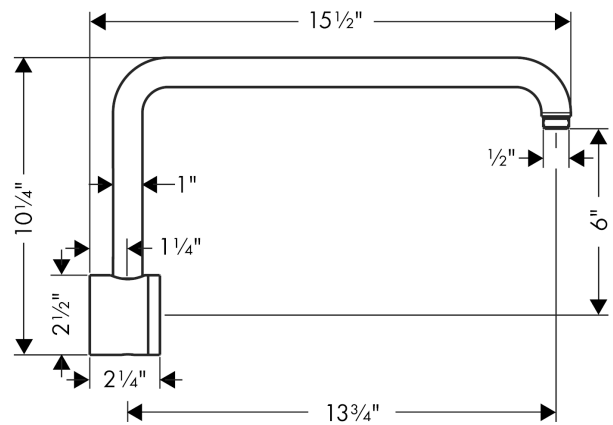

**Raindance  
Showerarm**

Finish: **chrome** Part no. : **06476000**

**Description**

**Features**

- Length: 15.35"
- Brass
- Connection type: 1/2" NPT
- Assembly instructions, Showerarm, Mounting plate, Escutcheon

**Item details**

List Price \$ 436.00

**Compliance / Sustainability**

**Product image**

**Scale drawing**

**Raindance  
Showerarm**

Finish: **chrome**    Part no. : **06476000**

**Exploded drawing**

Year of production: >11/06

**Raindance  
Showerarm**

Finish: **chrome** Part no. : **06476000**

**Spare parts list**

Year of production: >11/06

<b>Pos.</b>	<b>Description</b>	<b>Part no.</b>	<b>Price</b>	<b>PU</b>
1	mounting set	98689000	-	1
2	cover	98690000	-	1