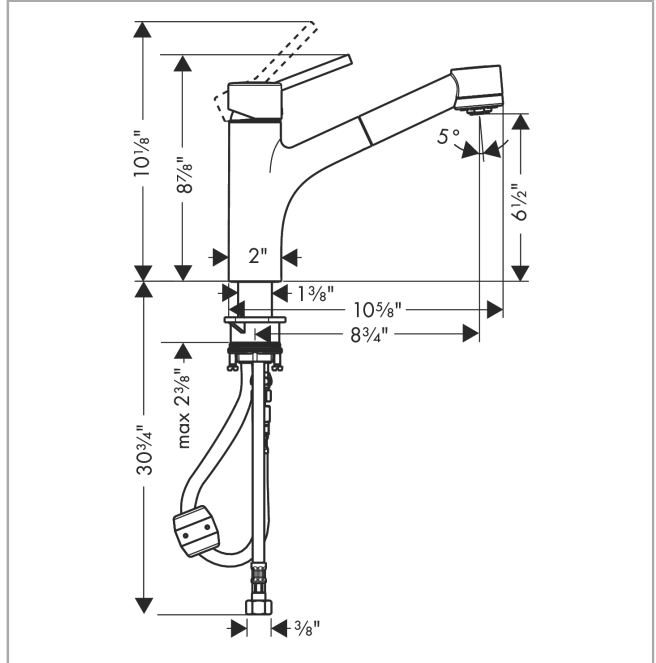

Talis S
Kitchen Faucet, 2-Spray Pull-Out, 1.75 GPM
 Finish: **chrome** Part no. : **06462000**

Description

Features

- Swivel range 150°
- Normal spray, needle spray
- Locking spray diverter (reverts to default spray mode upon valve closing)
- Deck mounted
- Flow: 1.75 GPM (6.6 L/Min)
- Ceramic cartridge
- 3/8" connections
- Integrated double backflow prevention
- EPD Kitchen Faucets

Item details

List Price \$ 739.00

Technology

Compliance / Sustainability

Product image

Scale drawing

Talis S
Kitchen Faucet, 2-Spray Pull-Out, 1.75 GPM
 Finish: **chrome** Part no. : **06462000**

Exploded drawing

Year of production: >12/21

Talis S
Kitchen Faucet, 2-Spray Pull-Out, 1.75 GPM
 Finish: **chrome** Part no. : **06462000**

Spare parts list

Year of production: >12/21

Pos.	Description	Part no.	Price	PU
1	handle	32892000	-	1
2	flange	97995000	-	1
3	nut	97996000	-	1
4	cartridge, assy	92730000	-	1
5	handspray	97999001	-	1
6	aerator M24x1 (7 l/min)	13912000	-	1
7	hose 1,50 m	88624000	-	1
8	fixing set (Ø 34)	95049000	-	1
9	locking screw for handle	95140000	-	1
10	connection hose 35½" M8x0,75 3/8"	96316001	-	1
11	weight	98551000	-	1
12	screw cover	88655000	-	1
13	set of non return valves DW 15	94074000	-	1
14	seal	95008000	-	1
15	filter	97735000	-	1
16	connection hose 600 mm M10x1	95561000	-	1
17	non return valve	93218000	-	1