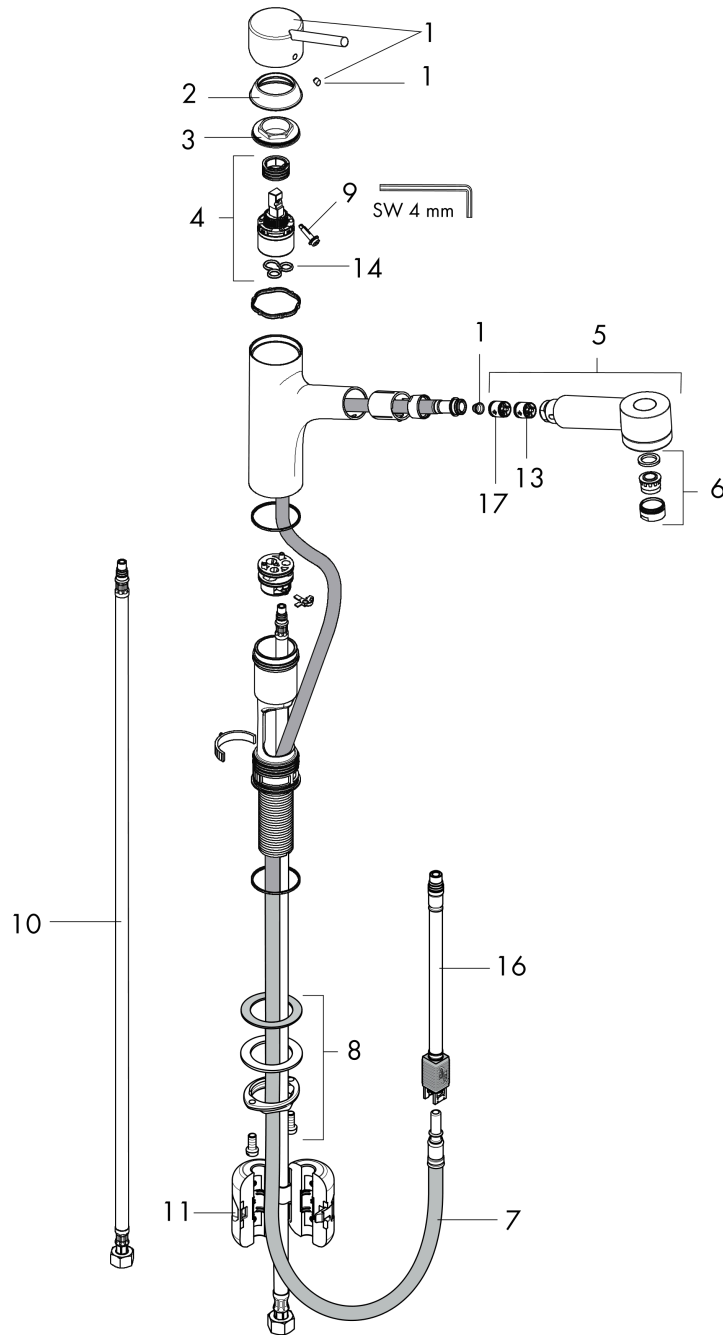

Talis S
Kitchen Faucet, 2-Spray Pull-Out, 1.75 GPM
 Finish: **chrome** Part no. : **06462000**

Description

Features

- Swivel range 150°
- Normal spray, needle spray
- Locking spray diverter (reverts to default spray mode upon valve closing)
- Deck mounted
- Flow: 1.75 GPM (6.6 L/Min)
- Ceramic cartridge
- 3/8" connections
- Integrated double backflow prevention
- EPD Kitchen Faucets

Item details

List Price \$ 739.00

Technology

Compliance / Sustainability

Product image

Scale drawing

Talis S
Kitchen Faucet, 2-Spray Pull-Out, 1.75 GPM
 Finish: **chrome** Part no. : **06462000**

Exploded drawing

Year of production: >12/21

Talis S
Kitchen Faucet, 2-Spray Pull-Out, 1.75 GPM
 Finish: **chrome** Part no. : **06462000**

Spare parts list

Year of production: >12/21

Pos.	Description	Part no.	Price	PU
1	handle	32892000	-	1
2	flange	97995000	-	1
3	nut	97996000	-	1
4	cartridge, assy	92730000	-	1
5	handspray	97999001	-	1
6	aerator M24x1 (7 l/min)	13912000	-	1
7	hose 1,50 m	88624000	-	1
8	fixing set (Ø 34)	95049000	-	1
9	locking screw for handle	95140000	-	1
10	connection hose 35½" M8x0,75 3/8"	96316001	-	1
11	weight	98551000	-	1
12	screw cover	88655000	-	1
13	set of non return valves DW 15	94074000	-	1
14	seal	95008000	-	1
15	filter	97735000	-	1
16	connection hose 600 mm M10x1	95561000	-	1
17	non return valve	93218000	-	1