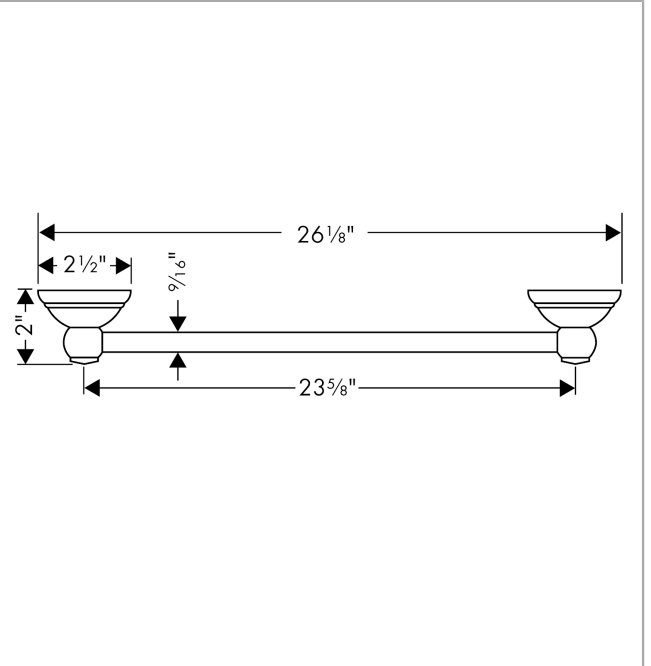

C Accessories

Towel Bar, 24"

Finish: **chrome** Part no. : **06098000**

Description

Features

- Wall-mounted
- Brass
- Metal holder
- Fixed
- Concealed fastening

Item details

List Price \$ 222.00

Product image

Scale drawing

C Accessories

Towel Bar, 24"

Finish: **chrome**

Part no. : **06098000**

Exploded drawing

Year of production: >01/04

C Accessories

Towel Bar, 24"

Finish: **chrome** Part no. : **06098000**

Spare parts list

Year of production: >01/04

Pos.	Description	Part no.	Price	PU
1	support element	96341000	-	1
2	mounting set	40915000	-	1