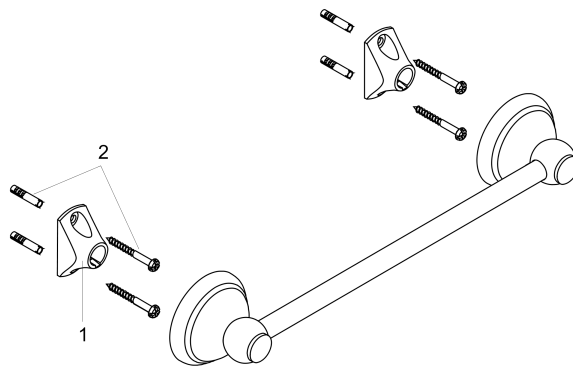

C Accessories

Towel Bar, 24"

Finish: **chrome** Part no. : **06098000**

Description

Features

- Wall-mounted
- Brass
- Metal holder
- Fixed
- Concealed fastening

Item details

List Price \$ 222.00

Product image

Scale drawing

C Accessories

Towel Bar, 24"

Finish: **chrome**

Part no. : **06098000**

Exploded drawing

Year of production: >01/04

C Accessories

Towel Bar, 24"

Finish: **chrome** Part no. : **06098000**

Spare parts list

Year of production: >01/04

Pos.	Description	Part no.	Price	PU
1	support element	96341000	-	1
2	mounting set	40915000	-	1