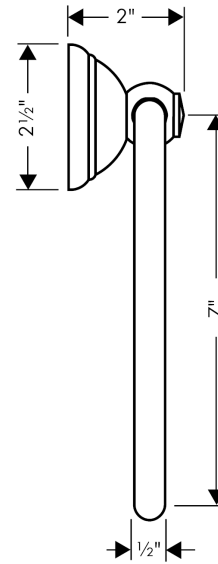

C Accessories

Towel Ring

Finish: **chrome** Part no. : **06095000**

Description

Features

- Wall-mounted
- Brass
- Metal holder
- Swiveling
- Concealed fastening

Item details

List Price \$ 192.00

Product image

Scale drawing

C Accessories

Towel Ring

Finish: **chrome** Part no. : **06095000**

Exploded drawing

Year of production: >07/04

C Accessories

Towel Ring

Finish: **chrome** Part no. : **06095000**

Spare parts list

Year of production: >07/04

Pos.	Description	Part no.	Price	PU
1	support element	96341000	-	1
2	mounting set	40915000	-	1