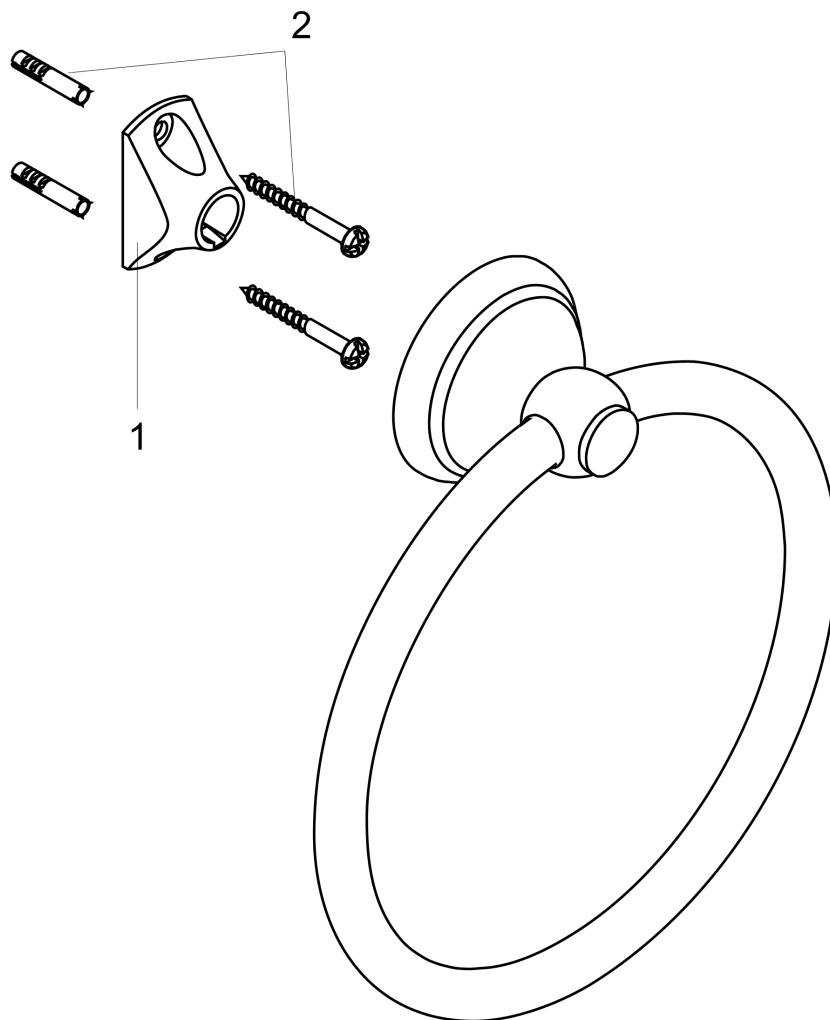

C Accessories

Towel Ring

Finish: **chrome** Part no. : **06095000**

Description

Features

- Wall-mounted
- Brass
- Metal holder
- Swiveling
- Concealed fastening

Item details

List Price \$ 192.00

Product image

Scale drawing

C Accessories

Towel Ring

Finish: **chrome** Part no. : **06095000**

Exploded drawing

Year of production: >07/04

C Accessories

Towel Ring

Finish: **chrome** Part no. : **06095000**

Spare parts list

Year of production: >07/04

Pos.	Description	Part no.	Price	PU
1	support element	96341000	-	1
2	mounting set	40915000	-	1