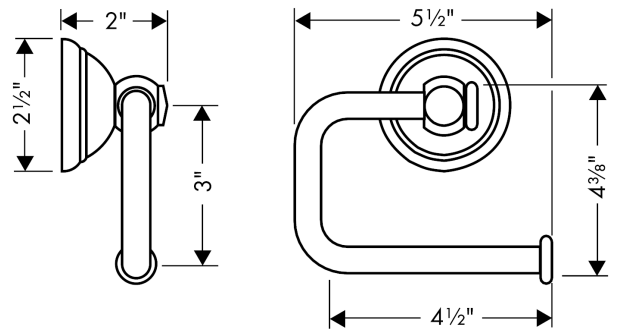

C Accessories
Toilet Paper Holder

Finish: **chrome** Part no. : **06093000**

Description

Features

- Wall-mounted
- Brass
- Metal holder
- With mounting material
- Concealed fastening

Item details

List Price \$ 149.00

Product image

Scale drawing

C Accessories

Toilet Paper Holder

Finish: **chrome** Part no. : **06093000**

Exploded drawing

Year of production: >07/04

C Accessories

Toilet Paper Holder

Finish: **chrome** Part no. : **06093000**

Spare parts list

Year of production: >07/04

Pos.	Description	Part no.	Price	PU
1	support element	96341000	-	1
2	mounting set	40915000	-	1