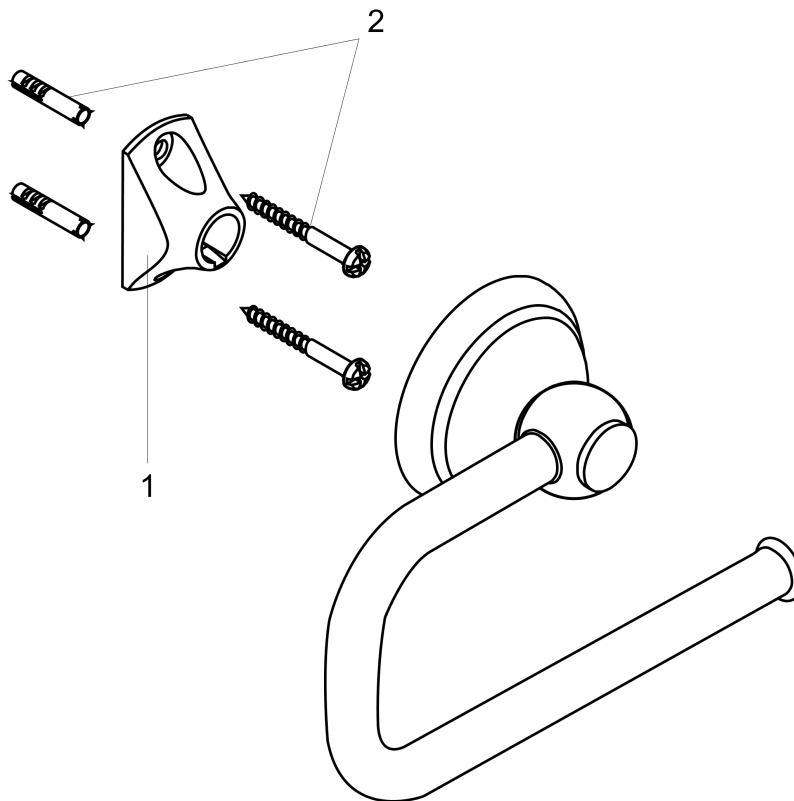

C Accessories
Toilet Paper Holder

Finish: **chrome** Part no. : **06093000**

Description

Features

- Wall-mounted
- Brass
- Metal holder
- With mounting material
- Concealed fastening

Item details

List Price \$ 149.00

Product image

Scale drawing

C Accessories

Toilet Paper Holder

Finish: **chrome** Part no. : **06093000**

Exploded drawing

Year of production: >07/04

C Accessories

Toilet Paper Holder

Finish: **chrome** Part no. : **06093000**

Spare parts list

Year of production: >07/04

Pos.	Description	Part no.	Price	PU
1	support element	96341000	-	1
2	mounting set	40915000	-	1