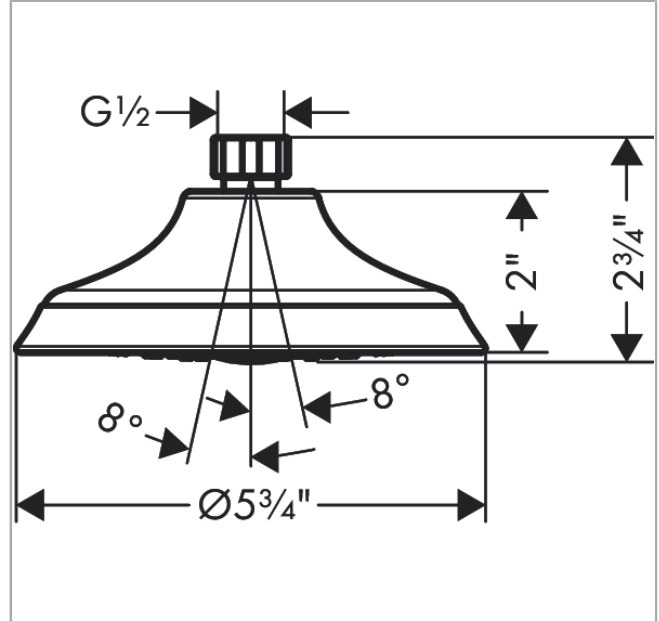

**Joleena**  
**Showerhead 150 1-Jet, 2.5 GPM**  
 Finish: **Chrome** Part no. : **04933000**

**Description**

**Features**

- showerhead size: 6"
- Spray pattern: Rain
- Maximum flow rate: 2.5 GPM
- 45 spray nozzles
- spray disc surface: fully finished matching spray face

**Item details**

List Price \$ 99.00

**Technology**

**Compliance / Sustainability**

**Product image**

**Scale drawing**

**Joleena**  
**Showerhead 150 1-Jet, 2.5 GPM**  
Finish: **Chrome** Part no. : **04933000**

Exploded drawing

Year of production: >10/21

**Joleena**  
**Showerhead 150 1-Jet, 2.5 GPM**  
 Finish: **Chrome** Part no. : **04933000**

**Spare parts list**

Year of production: >10/21

Pos.	Description	Part no.	Price	PU
1	filter packing	94246000	-	1