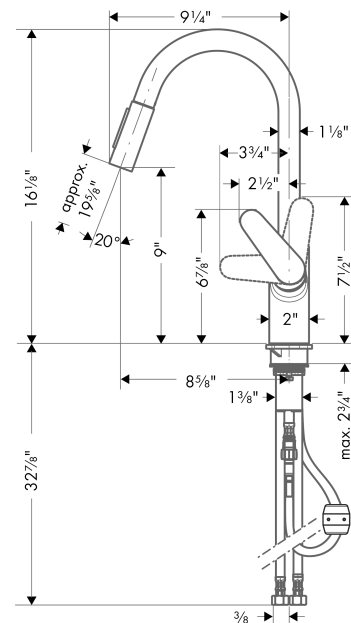

Focus

HighArc Kitchen Faucet, 2-Spray Pull-Down, 1.5 GPM

Finish: **chrome** Part no. : **04920000**

Description

Features

- Swivel range 150°
- Needle spray, Laminar spray
- Locking spray diverter (reverts to default spray mode upon valve closing)
- MagFit magnetic sprayhead docking
- Deck mounted
- Flow: 1.50 gal/min
- Ceramic cartridge
- 3/8" connections
- Integrated double backflow prevention
- Flow rate limited to maximum 6 l/min

Item details

List Price \$ 613.00

Technology

Compliance / Sustainability

Product image

Scale drawing

Focus
HighArc Kitchen Faucet, 2-Spray Pull-Down, 1.5 GPM
 Finish: **chrome** Part no. : **04920000**

Exploded drawing

Year of production: >09/21

Focus

HighArc Kitchen Faucet, 2-Spray Pull-Down, 1.5 GPM

Finish: **chrome** Part no. : **04920000**

Spare parts list

Year of production: >09/21

Pos.	Description	Part no.	Price	PU
1	handle	98460000	-	1
2	screw cover	96338000	-	1
3	flange	95498000	-	1
4	nut	97209000	-	1
5	cartridge, assy	92730000	-	1
6	locking screw for handle	95140000	-	1
7	seal	95008000	-	1
8	spout cpl.	95562000	-	1
9	filter	97735000	-	1
10	O-ring 11x2	98127000	-	1
11	flow limiter / non return valve	95376000	-	1
12	set of non return valves DW 15	97350000	-	1
13	fixing set (Ø 34)	95049000	-	1
14	hose 1,50 m	88624000	-	1
15	connection hose 35½" M8x0,75 3/8"	96316001	-	1
16	O-Ring 32x2	98193000	-	1
17	service tool	95910000	-	1
18	O-ring 18x1,5	98231000	-	1
19	O-ring 20x1	98140000	-	1
21	weight	98551000	-	1
a	O-ring 7x1,5	98422000	-	1
b	lever collar	97548000	-	1