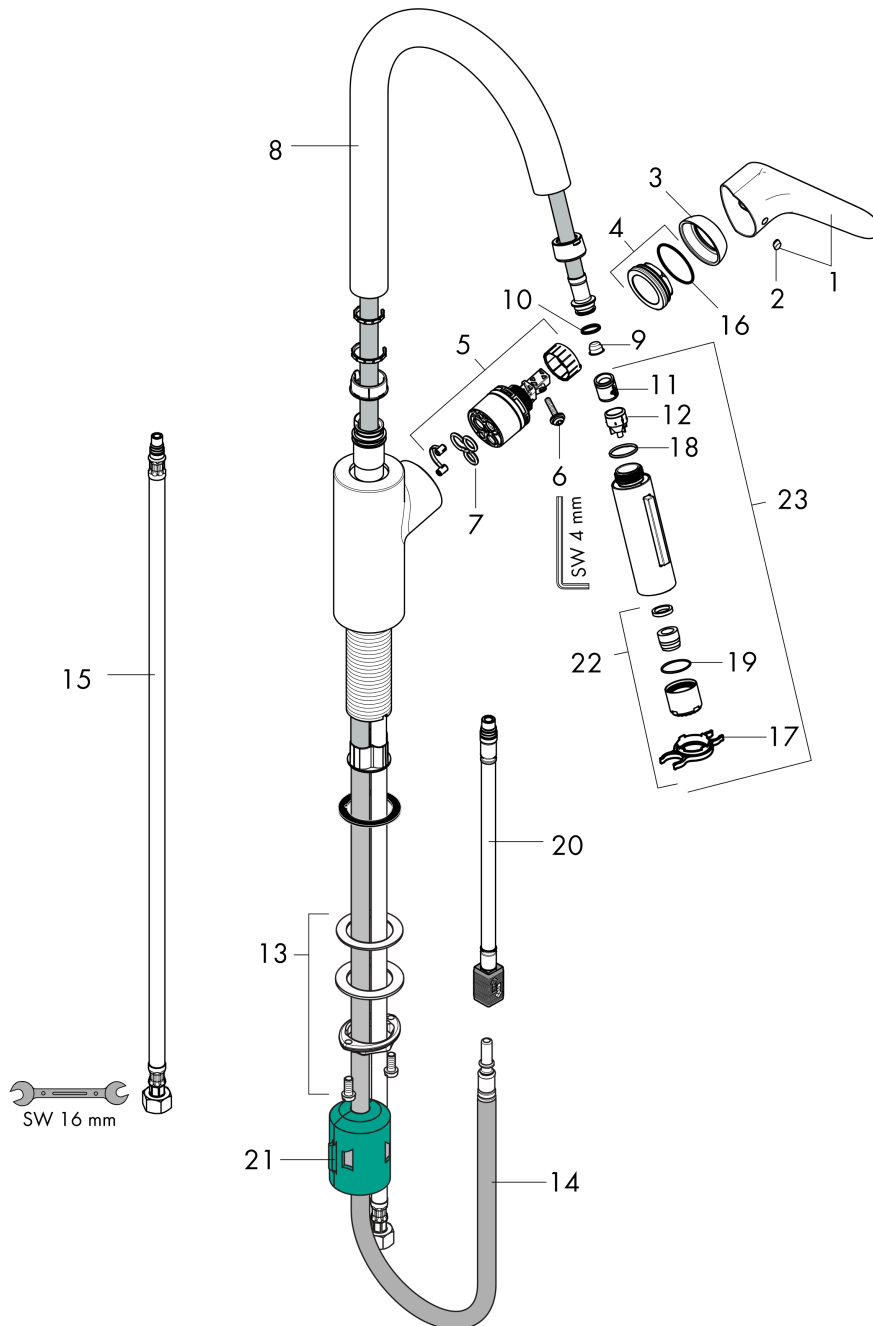

Focus

HighArc Kitchen Faucet, 2-Spray Pull-Down, 1.5 GPM

Finish: **chrome** Part no. : **04920000**

Description

Features

- Swivel range 150°
- Needle spray, Laminar spray
- Locking spray diverter (reverts to default spray mode upon valve closing)
- MagFit magnetic sprayhead docking
- Deck mounted
- Flow: 1.50 gal/min
- Ceramic cartridge
- 3/8" connections
- Integrated double backflow prevention
- Flow rate limited to maximum 6 l/min

Item details

List Price \$ 613.00

Technology

Compliance / Sustainability

Product image

Scale drawing

Focus
HighArc Kitchen Faucet, 2-Spray Pull-Down, 1.5 GPM
 Finish: **chrome** Part no. : **04920000**

Exploded drawing

Year of production: >09/21

Focus

HighArc Kitchen Faucet, 2-Spray Pull-Down, 1.5 GPM

Finish: **chrome** Part no. : **04920000**

Spare parts list

Year of production: >09/21

Pos.	Description	Part no.	Price	PU
1	handle	98460000	-	1
2	screw cover	96338000	-	1
3	flange	95498000	-	1
4	nut	97209000	-	1
5	cartridge, assy	92730000	-	1
6	locking screw for handle	95140000	-	1
7	seal	95008000	-	1
8	spout cpl.	95562000	-	1
9	filter	97735000	-	1
10	O-ring 11x2	98127000	-	1
11	flow limiter / non return valve	95376000	-	1
12	set of non return valves DW 15	97350000	-	1
13	fixing set (Ø 34)	95049000	-	1
14	hose 1,50 m	88624000	-	1
15	connection hose 35½" M8x0,75 3/8"	96316001	-	1
16	O-Ring 32x2	98193000	-	1
17	service tool	95910000	-	1
18	O-ring 18x1,5	98231000	-	1
19	O-ring 20x1	98140000	-	1
21	weight	98551000	-	1
a	O-ring 7x1,5	98422000	-	1
b	lever collar	97548000	-	1