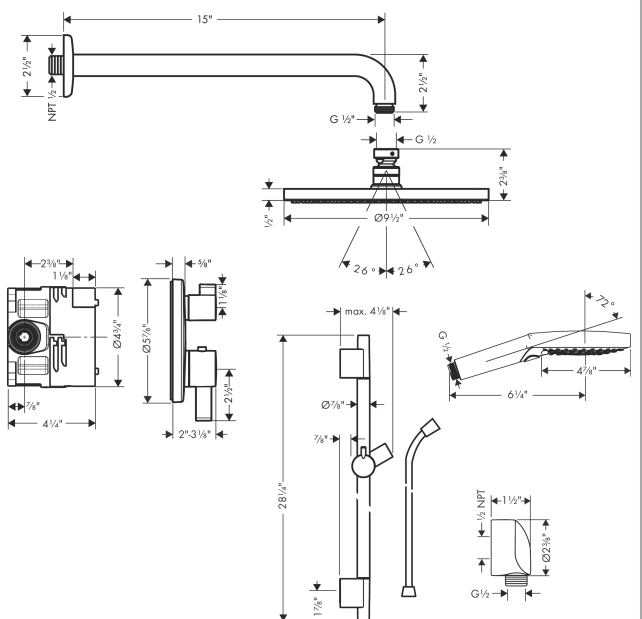

Raindance S
Thermostatic Showerhead/Wallbar Set with Rough, 2.5 GPM
 Finish: **chrome** Part no. : **04915000**

Description

Features

- Consists of: Showerhead, hand shower, Wallbar, Showerarm, Wall Outlet, Thermostatic Trim, Rough, Handshower hose
- Shower head size: 9.44"
- Spray type overhead shower: PowderRain
- Spray modes hand shower: PowderRain, Rain, Whirl
- Flow: 2.5 GPM (9.5 L/Min)
- Slider: hand shower holder of plastic
- Profile stand pipe: round
- Pivot connector prevents hose from tangling
- Use of outlets: Volume control and diverter for 2 outlets

Item details

List Price \$ 1,898.00

Technology

Compliance / Sustainability

Product image

Scale drawing

Raindance S
Thermostatic Showerhead/Wallbar Set with Rough, 2.5 GPM
Finish: **chrome** Part no. : **04915000**

Exploded drawing

Year of production: >08/20

Raindance S
Thermostatic Showerhead/Wallbar Set with Rough, 2.5 GPM
 Finish: **chrome** Part no. : **04915000**

Spare parts list

Year of production: >08/20

Pos.	Description	Part no.	Price	PU
1	base body	01850181	-	1
2	Finish set	15758001	-	1
3	showerhead cpl.	27624001	-	1
4	shower arm	27413001	-	1
5	handshower	26037001	-	1
6	wall bar cpl.	28632000	-	1
7	Fixfit Hose Connection	27458003	-	1