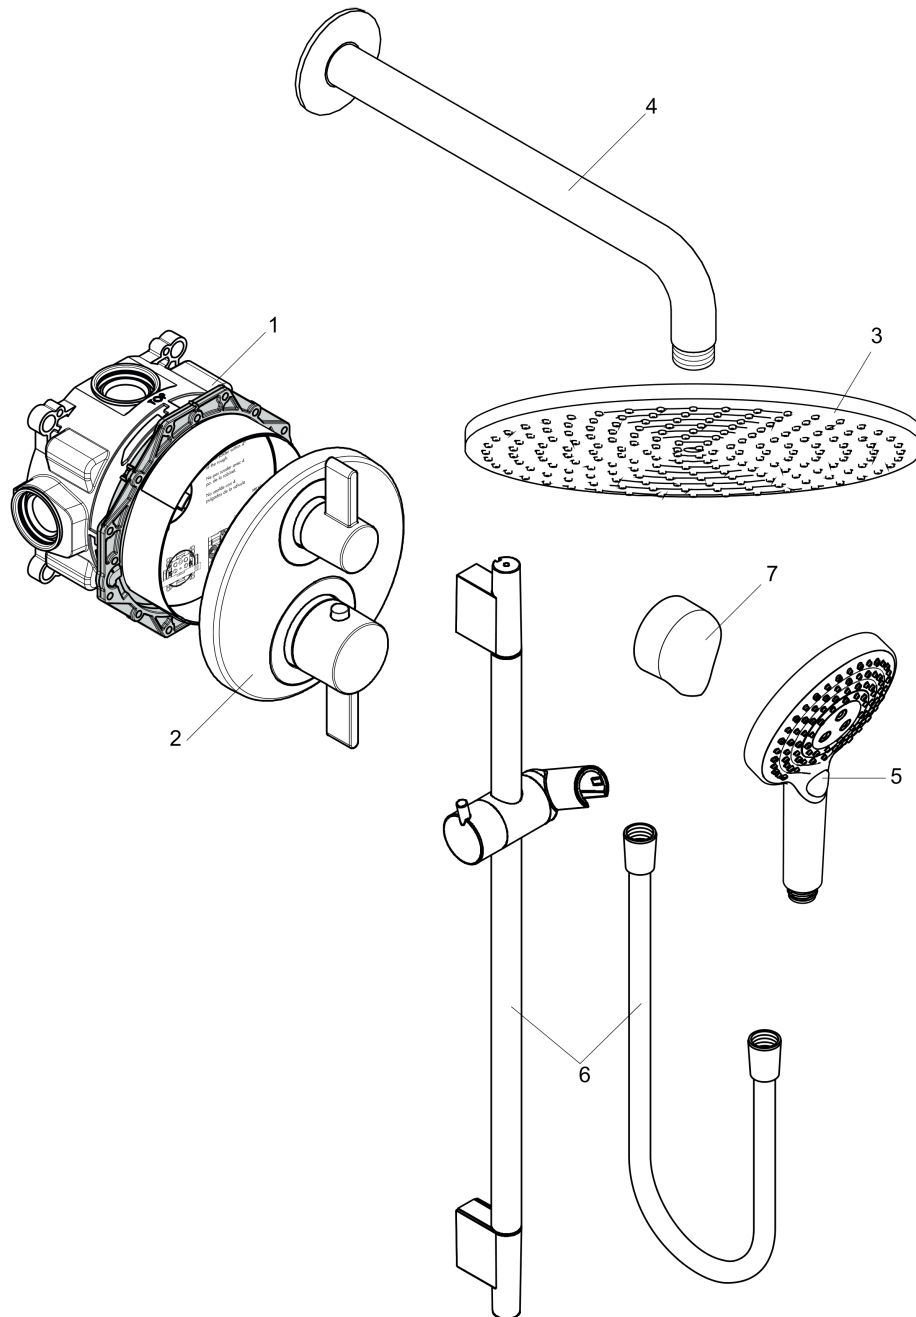

Raindance S
Thermostatic Showerhead/Wallbar Set with Rough, 2.5 GPM
 Finish: **chrome** Part no. : **04915000**

Description

Features

- Consists of: Showerhead, hand shower, Wallbar, Showerarm, Wall Outlet, Thermostatic Trim, Rough, Handshower hose
- Shower head size: 9.44"
- Spray type overhead shower: PowderRain
- Spray modes hand shower: PowderRain, Rain, Whirl
- Flow: 2.5 GPM (9.5 L/Min)
- Slider: hand shower holder of plastic
- Profile stand pipe: round
- Pivot connector prevents hose from tangling
- Use of outlets: Volume control and diverter for 2 outlets

Item details

List Price \$ 1,898.00

Technology

Compliance / Sustainability

Product image

Scale drawing

Raindance S
Thermostatic Showerhead/Wallbar Set with Rough, 2.5 GPM
Finish: **chrome** Part no. : **04915000**

Exploded drawing

Year of production: >08/20

Raindance S
Thermostatic Showerhead/Wallbar Set with Rough, 2.5 GPM
 Finish: **chrome** Part no. : **04915000**

Spare parts list

Year of production: >08/20

Pos.	Description	Part no.	Price	PU
1	base body	01850181	-	1
2	Finish set	15758001	-	1
3	showerhead cpl.	27624001	-	1
4	shower arm	27413001	-	1
5	handshower	26037001	-	1
6	wall bar cpl.	28632000	-	1
7	Fixfit Hose Connection	27458003	-	1