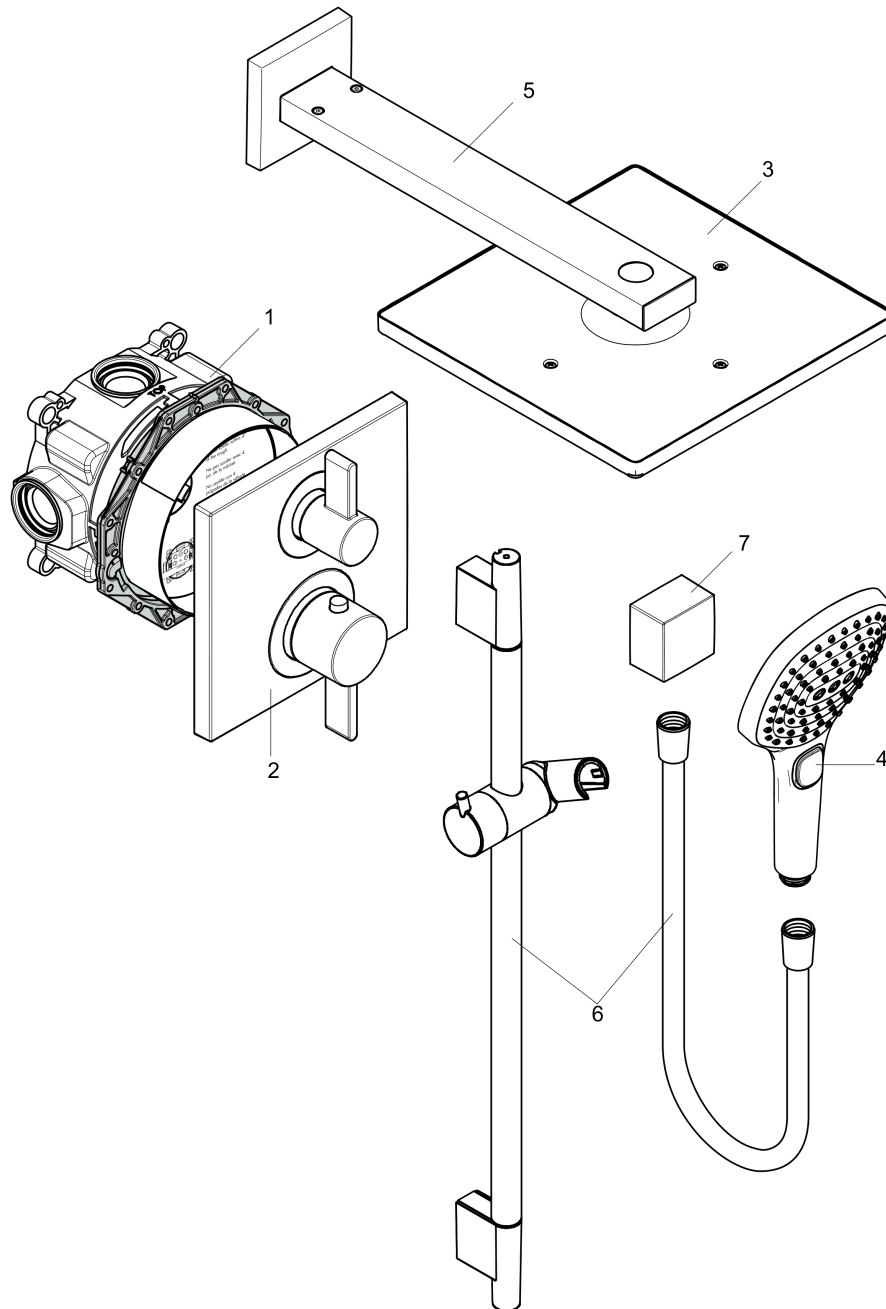

Raindance E
Thermostatic Showerhead/Wallbar Set with Rough, 2.0 GPM
Finish: **chrome** Part no. : **04914000**

Exploded drawing

Year of production: >08/20

Raindance E
Thermostatic Showerhead/Wallbar Set with Rough, 2.0 GPM
 Finish: **chrome** Part no. : **04914000**

Spare parts list

Year of production: >08/20

Pos.	Description	Part no.	Price	PU
1	base body	01850181	-	1
2	Finish set	15714001	-	1
3	showerhead cpl.	26239001	-	1
4	handshower	04528000	-	1
5	shower arm	04731000	-	1
6	wall bar cpl.	28632000	-	1
7	-	26455001	-	1