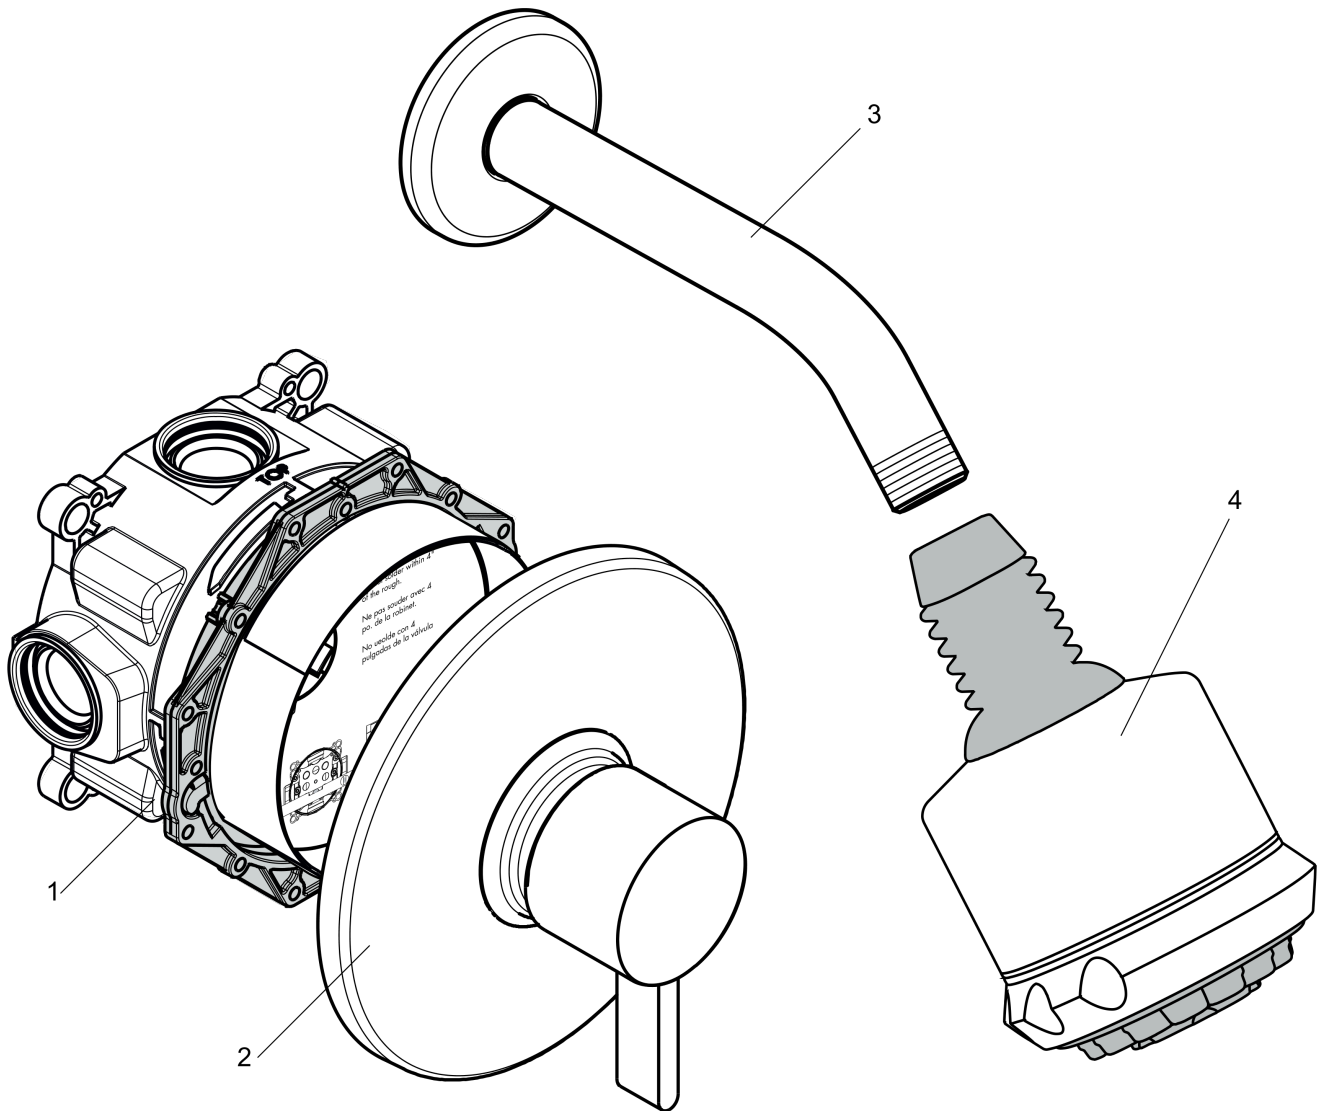

Clubmaster
Pressure Balance Shower Set with Rough, 2.5 GPM
 Finish: **chrome** Part no. : **04907000**

Description

Features

- Consists of: Showerhead, Showerarm, Pressure balance trim, Rough
- Shower head size: 3.34"
- Spray modes: Rain, Pulsating Massage, Soft spray
- Spray type alternation: adjustment with shift on overhead shower
- Ball-joint: Showerhead angle adjustable
- Flow: 2.5 GPM (9.5 L/Min)
- Use of outlets: Temperature and on/off control for 1 outlet
- Installation: wall

Item details

List Price \$ 675.00

Technology

Compliance / Sustainability

Product image

Scale drawing

Clubmaster
Pressure Balance Shower Set with Rough, 2.5 GPM
 Finish: **chrome** Part no. : **04907000**

Exploded drawing

Year of production: >08/20

Clubmaster
Pressure Balance Shower Set with Rough, 2.5 GPM
 Finish: **chrome** Part no. : **04907000**

Spare parts list

Year of production: >08/20

Pos.	Description	Part no.	Price	PU
1	base body	01850181	-	1
2	Finish set	04233000	-	1
3	shower arm	27411003	-	1
4	showerhead cpl.	28496001	-	1