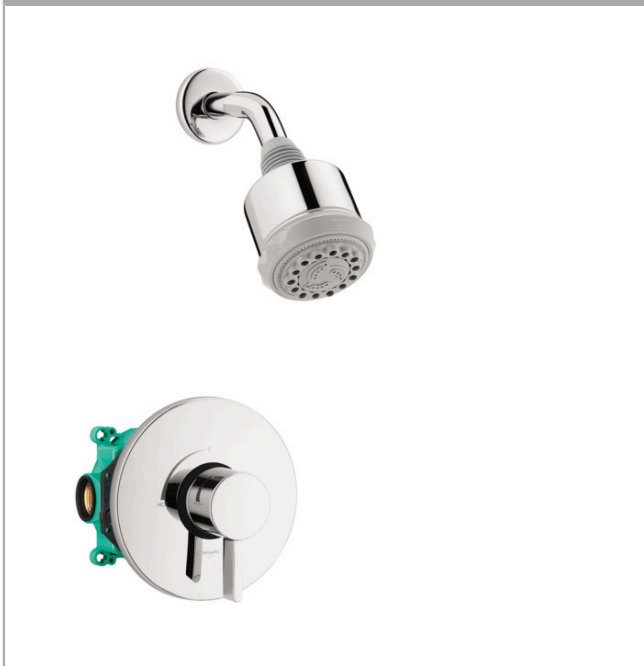

Clubmaster
Pressure Balance Shower Set with Rough, 2.5 GPM
 Finish: **chrome** Part no. : **04907000**

Description

Features

- Consists of: Showerhead, Showerarm, Pressure balance trim, Rough
- Shower head size: 3.34"
- Spray modes: Rain, Pulsating Massage, Soft spray
- Spray type alternation: adjustment with shift on overhead shower
- Ball-joint: Showerhead angle adjustable
- Flow: 2.5 GPM (9.5 L/Min)
- Use of outlets: Temperature and on/off control for 1 outlet
- Installation: wall

Item details

List Price \$ 675.00

Technology

Compliance / Sustainability

Product image

Scale drawing

Clubmaster
Pressure Balance Shower Set with Rough, 2.5 GPM
 Finish: **chrome** Part no. : **04907000**

Exploded drawing

Year of production: >08/20

Clubmaster
Pressure Balance Shower Set with Rough, 2.5 GPM
 Finish: **chrome** Part no. : **04907000**

Spare parts list

Year of production: >08/20

Pos.	Description	Part no.	Price	PU
1	base body	01850181	-	1
2	Finish set	04233000	-	1
3	shower arm	27411003	-	1
4	showerhead cpl.	28496001	-	1