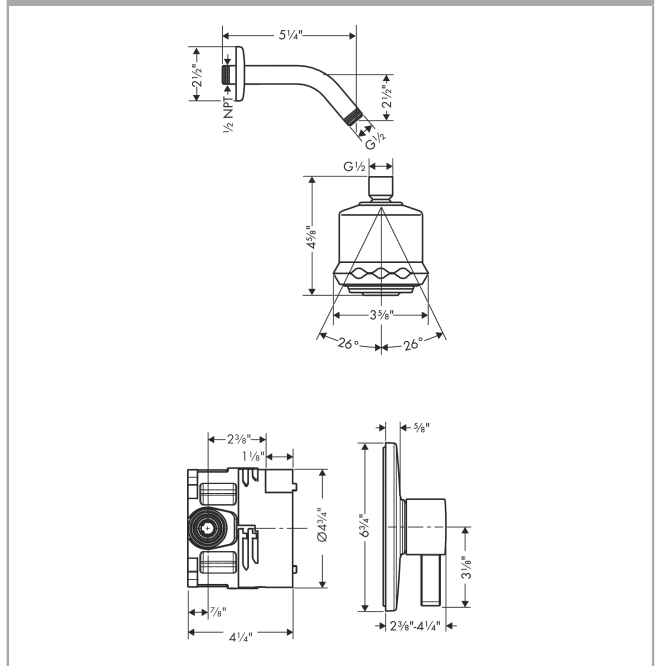

Clubmaster
Pressure Balance Shower Set with Rough, 2.5 GPM
 Finish: **chrome** Part no. : **04907000**

Description

Features

- Consists of: Showerhead, Showerarm, Pressure balance trim, Rough
- Shower head size: 3.34"
- Spray modes: Rain, Pulsating Massage, Soft spray
- Spray type alternation: adjustment with shift on overhead shower
- Ball-joint: Showerhead angle adjustable
- Flow: 2.5 GPM (9.5 L/Min)
- Use of outlets: Temperature and on/off control for 1 outlet
- Installation: wall

Item details

List Price \$ 675.00

Technology

Compliance / Sustainability

Product image

Scale drawing

Clubmaster
Pressure Balance Shower Set with Rough, 2.5 GPM
 Finish: **chrome** Part no. : **04907000**

Exploded drawing

Year of production: >08/20

Clubmaster
Pressure Balance Shower Set with Rough, 2.5 GPM
 Finish: **chrome** Part no. : **04907000**

Spare parts list

Year of production: >08/20

Pos.	Description	Part no.	Price	PU
1	base body	01850181	-	1
2	Finish set	04233000	-	1
3	shower arm	27411003	-	1
4	showerhead cpl.	28496001	-	1