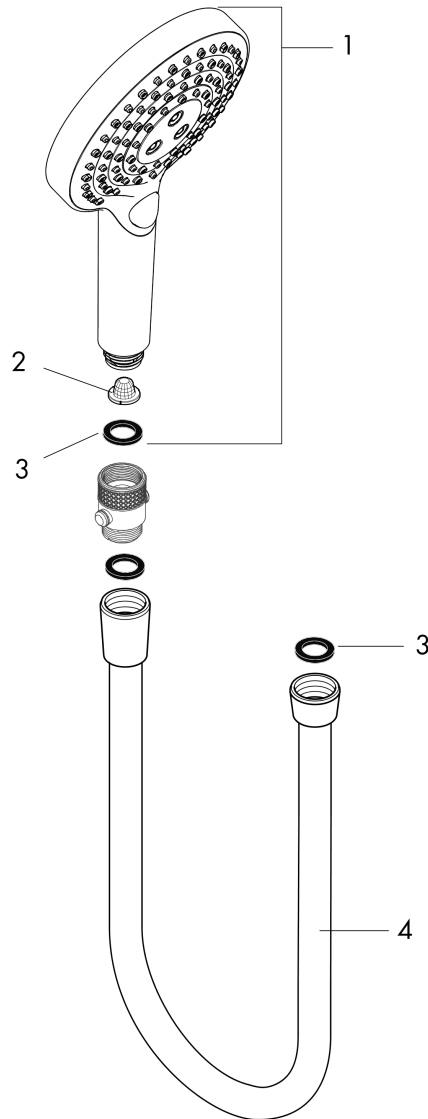

**Raindance Select S**  
**Handshower 120 3-Jet Powder Rain ADA, 1.75 GPM**  
 Finish: **chrome** Part no. : **04903000**

**Description**

**Features**

- Consists of: hand shower, None Positive Shut Off Diverter CH
- Shower head size: 4.72"
- Spray modes hand shower: PowderRain, Rain, Whirl
- Flow: 1.75 GPM (6.6 L/Min)

**Item details**

List Price \$ 197.00

**Technology**

**Compliance / Sustainability**

**Product image**

**Scale drawing**

**Raindance Select S**  
**Handshower 120 3-Jet Powder Rain ADA, 1.75 GPM**  
Finish: **chrome** Part no. : **04903000**

Exploded drawing

Year of production: >01/22

**Raindance Select S**  
**Handshower 120 3-Jet Powder Rain ADA, 1.75 GPM**  
 Finish: **chrome** Part no. : **04903000**

**Spare parts list**

Year of production: >01/22

<b>Pos.</b>	<b>Description</b>	<b>Part no.</b>	<b>Price</b>	<b>PU</b>
1	handshower	26036001	-	1
2	filter	92672000	-	1
3	seal	98058000	-	1
4	shower hose 1,60 m	28276003	-	1