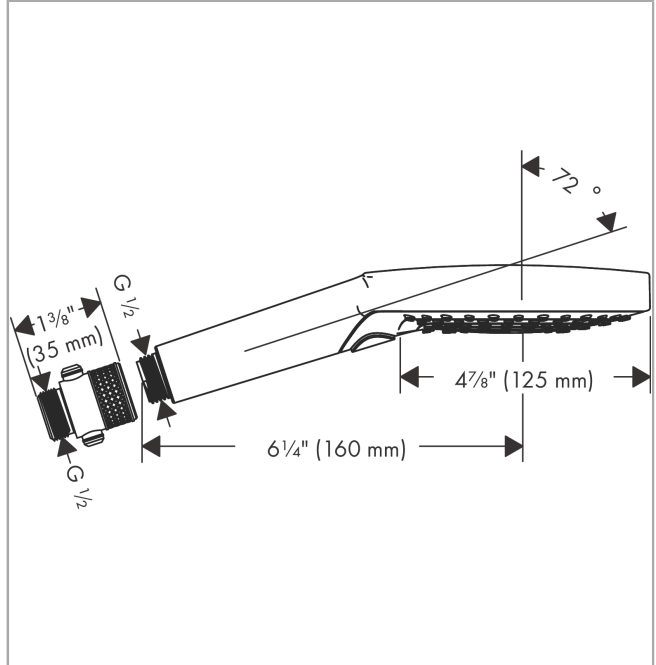

**Raindance Select S**  
**Handshower 120 3-Jet Powder Rain ADA, 1.75 GPM**  
 Finish: **chrome** Part no. : **04903000**

**Description**

**Features**

- Consists of: hand shower, None Positive Shut Off Diverter CH
- Shower head size: 4.72"
- Spray modes hand shower: PowderRain, Rain, Whirl
- Flow: 1.75 GPM (6.6 L/Min)

**Item details**

List Price \$ 197.00

**Technology**

**Compliance / Sustainability**

**Product image**

**Scale drawing**

**Raindance Select S**  
**Handshower 120 3-Jet Powder Rain ADA, 1.75 GPM**  
Finish: **chrome** Part no. : **04903000**

Exploded drawing

Year of production: >01/22

**Raindance Select S**  
**Handshower 120 3-Jet Powder Rain ADA, 1.75 GPM**  
 Finish: **chrome** Part no. : **04903000**

**Spare parts list**

Year of production: >01/22

<b>Pos.</b>	<b>Description</b>	<b>Part no.</b>	<b>Price</b>	<b>PU</b>
1	handshower	26036001	-	1
2	filter	92672000	-	1
3	seal	98058000	-	1
4	shower hose 1,60 m	28276003	-	1