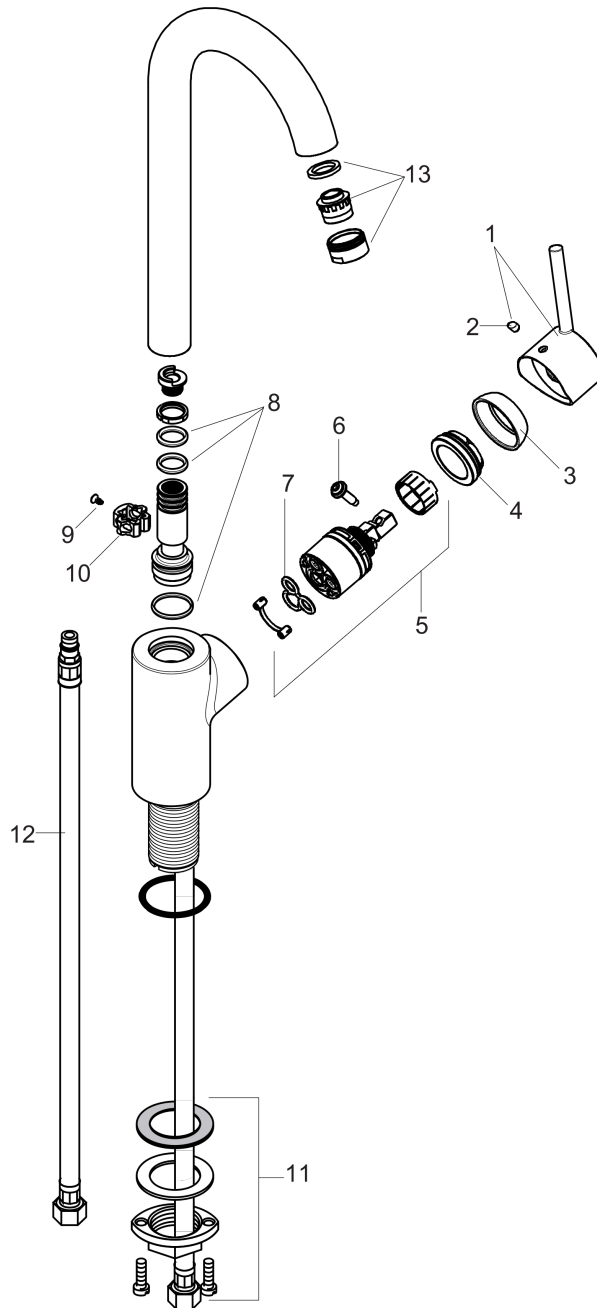

Talis S
Kitchen Faucet, 1-Spray, 1.5 GPM
 Finish: **chrome** Part no. : **04870000**

Description

Features

- Swivel range 150°
- Normal spray
- Deck mounted
- Flow: 1.50 gal/min
- Ceramic cartridge
- 3/8" connections

Item details

List Price \$ 610.00

Technology

Compliance / Sustainability

Product image

Scale drawing

Talis S
Kitchen Faucet, 1-Spray, 1.5 GPM
 Finish: **chrome** Part no. : **04870000**

Exploded drawing

Year of production: >10/18

Talis S
Kitchen Faucet, 1-Spray, 1.5 GPM
 Finish: **chrome** Part no. : **04870000**

Spare parts list

Year of production: >10/18

Pos.	Description	Part no.	Price	PU
1	handle	95560000	-	1
2	screw cover	96338000	-	1
3	flange	95498000	-	1
4	nut	97209000	-	1
5	cartridge, assy	92730000	-	1
6	locking screw for handle	95140000	-	1
7	seal	95008000	-	1
8	sealing set	92646000	-	1
9	screw	97662000	-	1
10	axialring	97558000	-	1
11	fixing set (Ø 34)	95049000	-	1
12	connection hose 35½" M8x0,75 3/8"	96316001	-	1
13	aerator M24x1 (5 l/min)	88744000	-	1