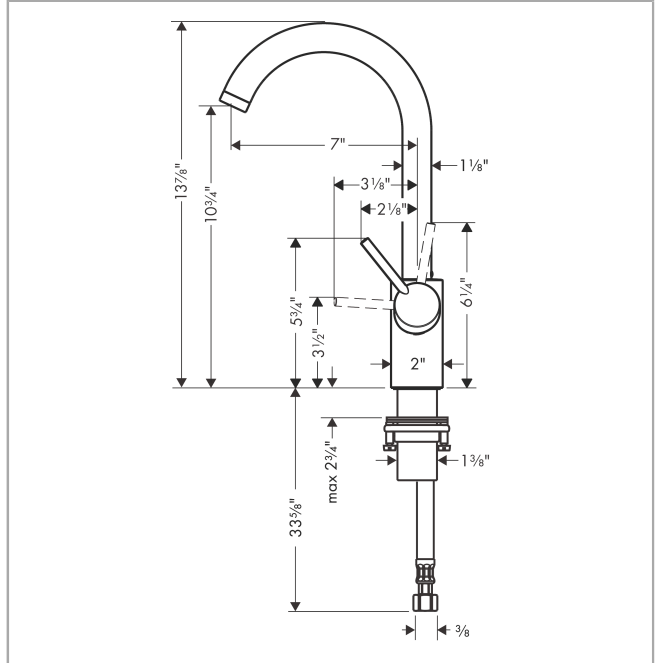

Talis S
Kitchen Faucet, 1-Spray, 1.5 GPM
 Finish: **chrome** Part no. : **04870000**

Description

Features

- Swivel range 150°
- Normal spray
- Deck mounted
- Flow: 1.50 gal/min
- Ceramic cartridge
- 3/8" connections

Item details

List Price \$ 610.00

Technology

Compliance / Sustainability

Product image

Scale drawing

Talis S
Kitchen Faucet, 1-Spray, 1.5 GPM
 Finish: **chrome** Part no. : **04870000**

Exploded drawing

Year of production: >10/18

Talis S
Kitchen Faucet, 1-Spray, 1.5 GPM
 Finish: **chrome** Part no. : **04870000**

Spare parts list

Year of production: >10/18

Pos.	Description	Part no.	Price	PU
1	handle	95560000	-	1
2	screw cover	96338000	-	1
3	flange	95498000	-	1
4	nut	97209000	-	1
5	cartridge, assy	92730000	-	1
6	locking screw for handle	95140000	-	1
7	seal	95008000	-	1
8	sealing set	92646000	-	1
9	screw	97662000	-	1
10	axialring	97558000	-	1
11	fixing set (Ø 34)	95049000	-	1
12	connection hose 35½" M8x0,75 3/8"	96316001	-	1
13	aerator M24x1 (5 l/min)	88744000	-	1