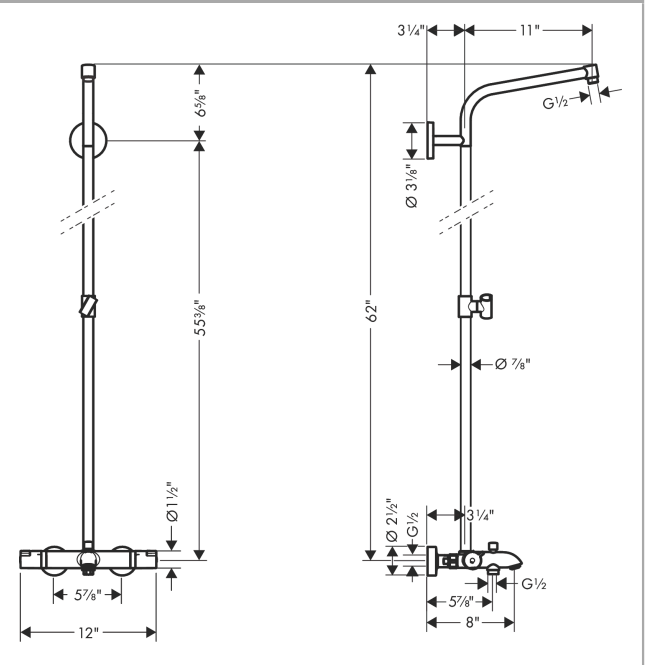

Crometta
Showerpipe with Tub Filler without Shower Components
 Finish: **chrome** Part no. : **04869000**

Description

Features

- Height-adjustable hand shower holder
- Integrated volume control/diverter for 2 functions
- Outlets may not be operated simultaneously
- Exposed installation
- Thermostatic cartridge
- Does not include: Showerhead, hand shower
- 3 functions

Item details

List Price \$ 916.00

Compliance / Sustainability

Product image

Scale drawing

Crometta
Showerpipe with Tub Filler without Shower Components
 Finish: **chrome** Part no. : **04869000**

Exploded drawing

Year of production: >06/20

Crometta
Showerpipe with Tub Filler without Shower Components
 Finish: **chrome** Part no. : **04869000**

Spare parts list

Year of production: >06/20

Pos.	Description	Part no.	Price	PU
1	shower arm	93072000	-	1
2	sleeve	92166000	-	1
3	screw	92137000	-	1
4	hollow set screw M6x5	98447000	-	1
5	escutcheon Ø 60 mm	95692000	-	1
6	wall flange	95688000	-	1
7	O-Ring 50x2	98187000	-	1
8	mounting set	96179000	-	1
9	O-ring 15x2,5	98131000	-	1
10	pipe 900 mm	92400000	-	1
11	cover cap	95433000	-	1
12	handle fixing set	95843001	-	1
13	safety set for temperature control	95839001	-	1
14	nut	98913000	-	1
15	O-ring 26x1,5	98390000	-	1
16	thermostat cartridge	98282001	-	1
17	shut off unit with selector	98283000	-	1
18	stop ring for flow control	95927000	-	1
19	set of nuts	96157000	-	1
20	non return valve (pressure-resistant up to 2 MPa)	93136000	-	1
21	non return valve	96737000	-	1
22	O-ring 17x1,5	98137000	-	1
23	filter packing	96922000	-	1
24	isolation valve	98341000	-	1
25	escutcheon	98340000	-	1
26	support, assy	98714000	-	1
27	seal	98058000	-	1
28	shower hose Isiflex'B 1,60 m	28276000	-	1