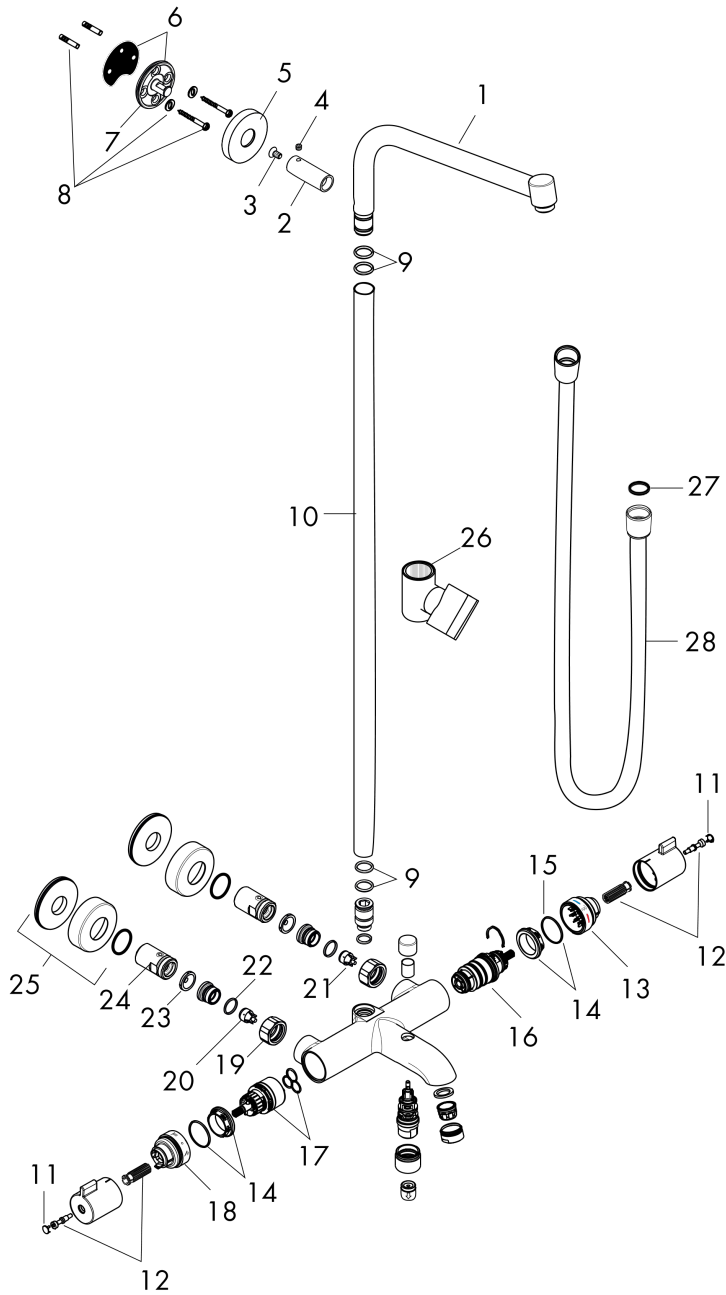

Crometta
Showerpipe with Tub Filler without Shower Components
 Finish: **chrome** Part no. : **04869000**

Description

Features

- Height-adjustable hand shower holder
- Integrated volume control/diverter for 2 functions
- Outlets may not be operated simultaneously
- Exposed installation
- Thermostatic cartridge
- Does not include: Showerhead, hand shower
- 3 functions

Item details

List Price \$ 916.00

Compliance / Sustainability

Product image

Scale drawing

Crometta
Showerpipe with Tub Filler without Shower Components
 Finish: **chrome** Part no. : **04869000**

Exploded drawing

Year of production: >06/20

Crometta
Showerpipe with Tub Filler without Shower Components
 Finish: **chrome** Part no. : **04869000**

Spare parts list

Year of production: >06/20

Pos.	Description	Part no.	Price	PU
1	shower arm	93072000	-	1
2	sleeve	92166000	-	1
3	screw	92137000	-	1
4	hollow set screw M6x5	98447000	-	1
5	escutcheon Ø 60 mm	95692000	-	1
6	wall flange	95688000	-	1
7	O-Ring 50x2	98187000	-	1
8	mounting set	96179000	-	1
9	O-ring 15x2,5	98131000	-	1
10	pipe 900 mm	92400000	-	1
11	cover cap	95433000	-	1
12	handle fixing set	95843001	-	1
13	safety set for temperature control	95839001	-	1
14	nut	98913000	-	1
15	O-ring 26x1,5	98390000	-	1
16	thermostat cartridge	98282001	-	1
17	shut off unit with selector	98283000	-	1
18	stop ring for flow control	95927000	-	1
19	set of nuts	96157000	-	1
20	non return valve (pressure-resistant up to 2 MPa)	93136000	-	1
21	non return valve	96737000	-	1
22	O-ring 17x1,5	98137000	-	1
23	filter packing	96922000	-	1
24	isolation valve	98341000	-	1
25	escutcheon	98340000	-	1
26	support, assy	98714000	-	1
27	seal	98058000	-	1
28	shower hose Isiflex'B 1,60 m	28276000	-	1