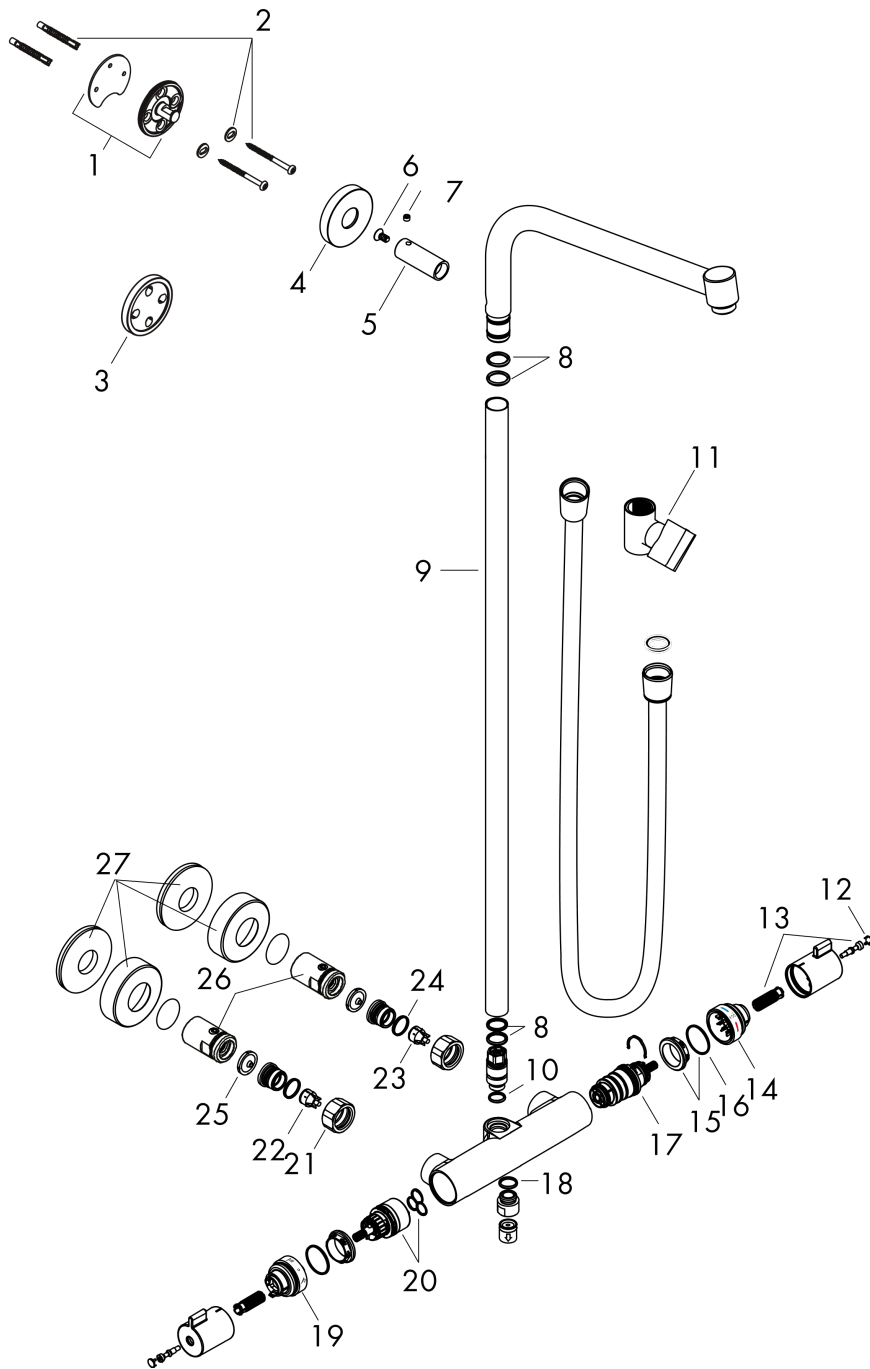

Crometta
Showerpipe without Shower Components
 Finish: **chrome** Part no. : **04868000**

Exploded drawing

Year of production: >01/20

Crometta
Showerpipe without Shower Components
 Finish: **chrome** Part no. : **04868000**

Spare parts list

Year of production: >01/20

Pos.	Description	Part no.	Price	PU
1	wall flange	95688000	-	1
2	mounting set	96179000	-	1
3	tile-matching-disk 7 mm	95239000	-	1
4	escutcheon Ø 60 mm	95692000	-	1
5	sleeve	92166000	-	1
6	screw	92137000	-	1
7	hollow set screw M6x5	98447000	-	1
8	O-ring 15x2,5	98131000	-	1
9	pipe 900 mm	92400000	-	1
10	O-ring 12x2,25	98382000	-	1
11	support, assy	97651000	-	1
12	cover cap	95433000	-	1
13	handle fixing set	95843001	-	1
14	safety set for temperature control	95839001	-	1
15	nut	98913000	-	1
16	O-ring 26x1,5	98390000	-	1
17	thermostat cartridge	98282000	-	1
18	O-ring 14x2	98129000	-	1
19	stop ring for flow control	95927000	-	1
20	shut off unit with selector	98283000	-	1
21	set of nuts	96157000	-	1
22	non return valve (pressure-resistant up to 2 MPa)	93136000	-	1
23	non return valve	96737000	-	1
24	O-ring 17x1,5	98137000	-	1
25	filter packing	96922000	-	1
26	isolation valve	98341000	-	1
27	escutcheon	98340000	-	1