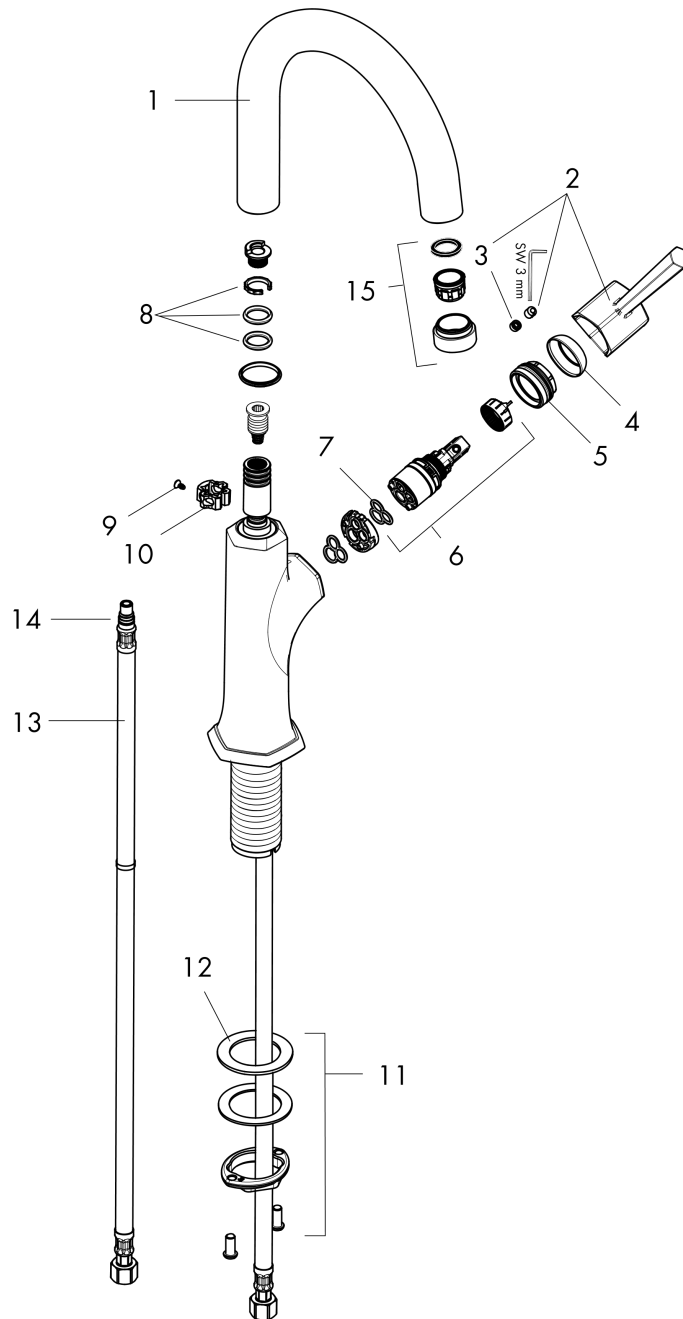

**Locarno**  
**Bar Faucet, 1.5 GPM**  
 Finish: **chrome** Part no. : **04854000**

**Description**

**Features**

- Swivel range 150°
- Laminar spray
- Deck mounted
- Flow: 1.50 gal/min
- Ceramic cartridge

**Item details**

List Price \$ 580.00

**Compliance / Sustainability**

**Product image**

**Scale drawing**

**Locarno**  
**Bar Faucet, 1.5 GPM**  
 Finish: **chrome** Part no. : **04854000**

Exploded drawing

Year of production: >02/21

**Locarno**

**Bar Faucet, 1.5 GPM**

Finish: **chrome** Part no. : **04854000**

**Spare parts list**

Year of production: >02/21

Pos.	Description	Part no.	Price	PU
1	spout cpl.	93147000	-	1
2	handle	93885000	-	1
3	screw cover	95704000	-	1
4	flange	98863000	-	1
5	nut	93886000	-	1
6	cartridge, assy	95973001	-	1
7	seal	98865000	-	1
8	sealing set	92646000	-	1
9	screw	97662000	-	1
10	axialring	97558000	-	1
11	fixing set (special)	93253000	-	1
12	lever collar	97548000	-	1
13	connection hose 35½" M8x0,75 3/8"	96316001	-	1
14	O-ring 7x1,5	98422000	-	1
15	aerator laminar	93840001	-	1