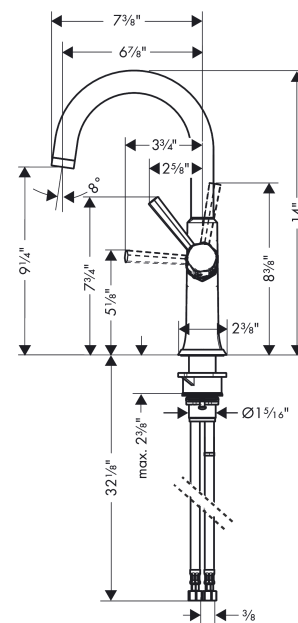

**Locarno**  
**Bar Faucet, 1.5 GPM**  
 Finish: **chrome** Part no. : **04854000**

**Description**

**Features**

- Swivel range 150°
- Laminar spray
- Deck mounted
- Flow: 1.50 gal/min
- Ceramic cartridge

**Item details**

List Price \$ 580.00

**Compliance / Sustainability**

**Product image**

**Scale drawing**

**Locarno**  
**Bar Faucet, 1.5 GPM**  
 Finish: **chrome** Part no. : **04854000**

Exploded drawing

Year of production: >02/21

**Locarno**

**Bar Faucet, 1.5 GPM**

Finish: **chrome** Part no. : **04854000**

**Spare parts list**

Year of production: >02/21

Pos.	Description	Part no.	Price	PU
1	spout cpl.	93147000	-	1
2	handle	93885000	-	1
3	screw cover	95704000	-	1
4	flange	98863000	-	1
5	nut	93886000	-	1
6	cartridge, assy	95973001	-	1
7	seal	98865000	-	1
8	sealing set	92646000	-	1
9	screw	97662000	-	1
10	axialring	97558000	-	1
11	fixing set (special)	93253000	-	1
12	lever collar	97548000	-	1
13	connection hose 35½" M8x0,75 3/8"	96316001	-	1
14	O-ring 7x1,5	98422000	-	1
15	aerator laminar	93840001	-	1