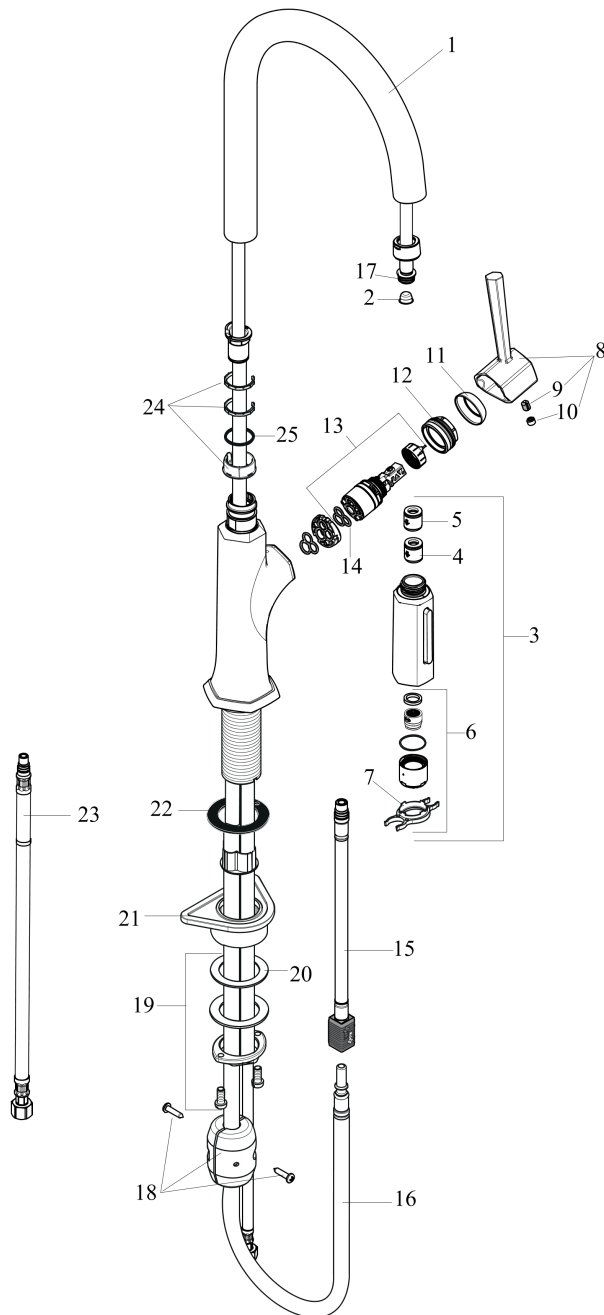

Locarno
Prep Kitchen Faucet, 2-Spray Pull-Down, 1.75 GPM
 Finish: **chrome** Part no. : **04853000**

Exploded drawing

Year of production: >02/21

Locarno

Prep Kitchen Faucet, 2-Spray Pull-Down, 1.75 GPM

Finish: **chrome** Part no. : **04853000**

Spare parts list

Year of production: >02/21

Pos.	Description	Part no.	Price	PU
1	spout cpl.	93159000	-	1
2	filter	97735000	-	1
3	handspray	93887001	-	1
4	set of non return valves DW 15	94074000	-	1
5	non return valve	93218000	-	1
6	spray former	93342000	-	1
7	service tool	95910000	-	1
8	handle	93885000	-	1
9	hollow set screw M6x8	97810000	-	1
10	screw cover	95704000	-	1
11	flange	98863000	-	1
12	nut	93886000	-	1
13	cartridge, assy	95973001	-	1
14	seal	98865000	-	1
15	hose	93744000	-	1
16	hose 1,50 m	88624000	-	1
17	O-ring 11x2	98127000	-	1
18	weight	98551000	-	1
19	fixing set (special)	93253000	-	1
20	lever collar	97548000	-	1
21	support	97523000	-	1
22	seal	92582000	-	1
23	connection hose 35½" M8x0,75 3/8"	96316001	-	1
24	set of lever collars	98365000	-	1
25	O-ring 21x2,5	98211000	-	1