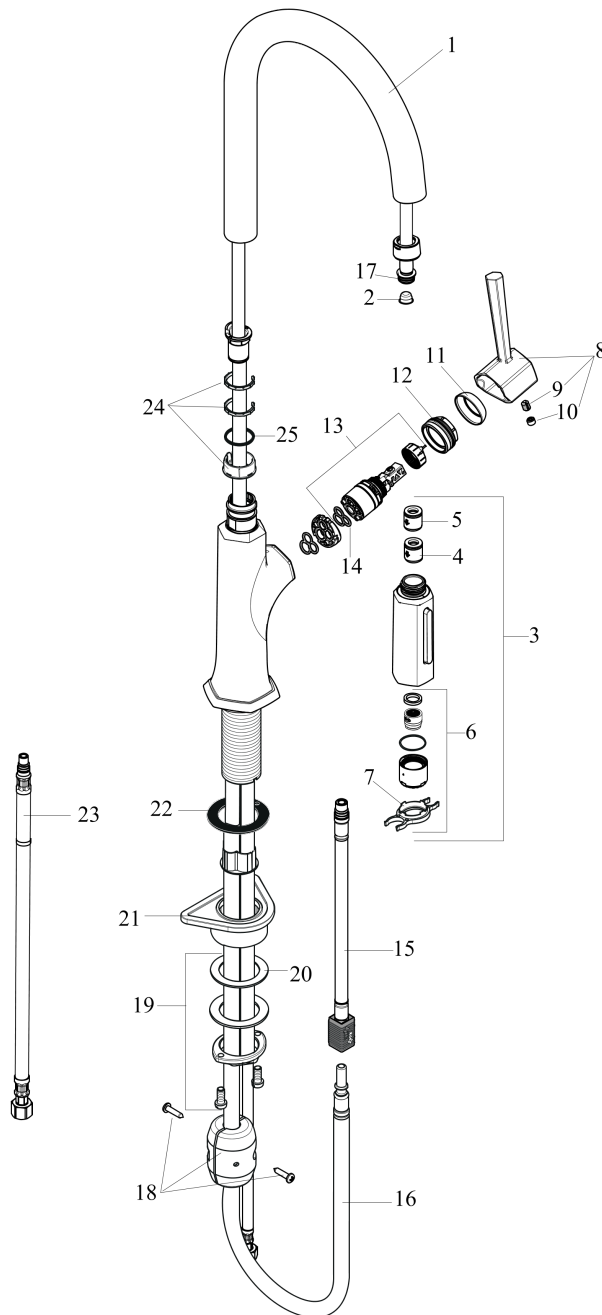

Locarno
HighArc Kitchen Faucet, 2-Spray Pull-Down, 1.75 GPM
 Finish: **chrome** Part no. : **04852000**

Description

Features

- Swivel range 150°
- Normal spray, needle spray
- Toggle spray diverter
- MagFit magnetic sprayhead docking
- Deck mounted
- Flow: 1.75 GPM (6.6 L/Min)
- Ceramic cartridge
- Integrated double backflow prevention

Item details

List Price \$ 637.00

Technology

Compliance / Sustainability

Product image

Scale drawing

Locarno
HighArc Kitchen Faucet, 2-Spray Pull-Down, 1.75 GPM
 Finish: **chrome** Part no. : **04852000**

Exploded drawing

Year of production: >02/21

Locarno

HighArc Kitchen Faucet, 2-Spray Pull-Down, 1.75 GPM

Finish: **chrome** Part no. : **04852000**

Spare parts list

Year of production: >02/21

Pos.	Description	Part no.	Price	PU
1	spout cpl.	92972000	-	1
2	filter	97735000	-	1
3	handspray	93887001	-	1
4	set of non return valves DW 15	94074000	-	1
5	non return valve	93218000	-	1
6	spray former	93342000	-	1
7	service tool	95910000	-	1
8	handle	93885000	-	1
9	hollow set screw M6x8	97810000	-	1
10	screw cover	95704000	-	1
11	flange	98863000	-	1
12	nut	93886000	-	1
13	cartridge, assy	95973001	-	1
14	seal	98865000	-	1
15	hose	93744000	-	1
16	hose 1,50 m	88624000	-	1
17	O-ring 11x2	98127000	-	1
18	weight	98551000	-	1
19	fixing set (special)	93253000	-	1
20	lever collar	97548000	-	1
21	support	97523000	-	1
22	seal	92582000	-	1
23	connection hose 35½" M8x0,75 3/8"	96316001	-	1
24	set of lever collars	98365000	-	1
25	O-ring 21x2,5	98211000	-	1