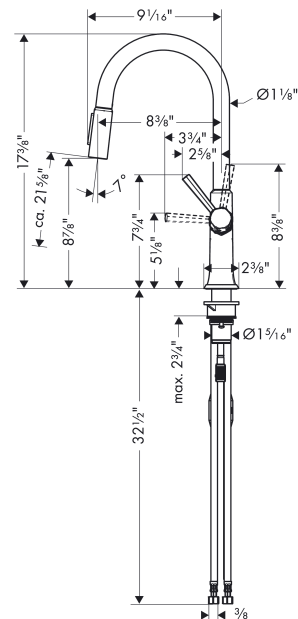

Locarno
HighArc Kitchen Faucet, 2-Spray Pull-Down, 1.75 GPM
 Finish: **chrome** Part no. : **04852000**

Description

Features

- Swivel range 150°
- Normal spray, needle spray
- Toggle spray diverter
- MagFit magnetic sprayhead docking
- Deck mounted
- Flow: 1.75 GPM (6.6 L/Min)
- Ceramic cartridge
- Integrated double backflow prevention

Item details

List Price \$ 637.00

Technology

Compliance / Sustainability

Product image

Scale drawing

Locarno
HighArc Kitchen Faucet, 2-Spray Pull-Down, 1.75 GPM
 Finish: **chrome** Part no. : **04852000**

Exploded drawing

Year of production: >02/21

Locarno

HighArc Kitchen Faucet, 2-Spray Pull-Down, 1.75 GPM

Finish: **chrome** Part no. : **04852000**

Spare parts list

Year of production: >02/21

Pos.	Description	Part no.	Price	PU
1	spout cpl.	92972000	-	1
2	filter	97735000	-	1
3	handspray	93887001	-	1
4	set of non return valves DW 15	94074000	-	1
5	non return valve	93218000	-	1
6	spray former	93342000	-	1
7	service tool	95910000	-	1
8	handle	93885000	-	1
9	hollow set screw M6x8	97810000	-	1
10	screw cover	95704000	-	1
11	flange	98863000	-	1
12	nut	93886000	-	1
13	cartridge, assy	95973001	-	1
14	seal	98865000	-	1
15	hose	93744000	-	1
16	hose 1,50 m	88624000	-	1
17	O-ring 11x2	98127000	-	1
18	weight	98551000	-	1
19	fixing set (special)	93253000	-	1
20	lever collar	97548000	-	1
21	support	97523000	-	1
22	seal	92582000	-	1
23	connection hose 35½" M8x0,75 3/8"	96316001	-	1
24	set of lever collars	98365000	-	1
25	O-ring 21x2,5	98211000	-	1