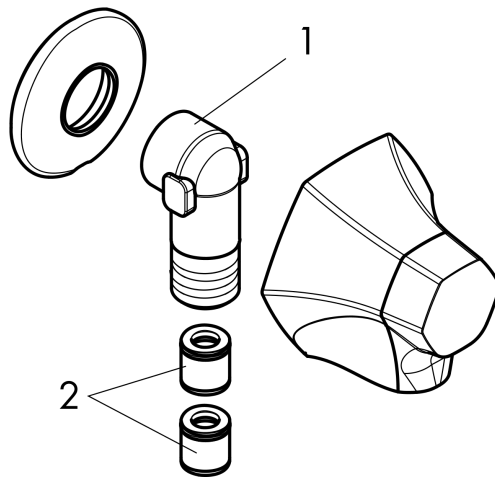

**Locarno**  
**Wall Outlet with Check Valves**  
 Finish: **chrome** Part no. : **04839000**

**Description**

**Features**

- Metal connection angle
- 1/2" NPT

**Item details**

List Price \$ 112.00

**Compliance / Sustainability**

**Product image**

**Scale drawing**

**Locarno**

**Wall Outlet with Check Valves**

Finish: **chrome** Part no. : **04839000**

**Exploded drawing**

Year of production: >02/21

**Locarno**

**Wall Outlet with Check Valves**

Finish: **chrome** Part no. : **04839000**

**Spare parts list**

Year of production: >**02/21**

<b>Pos.</b>	<b>Description</b>	<b>Part no.</b>	<b>Price</b>	<b>PU</b>
1	connection angel	98531001	-	1
2	set of non return valves DW 15	94074000	-	1