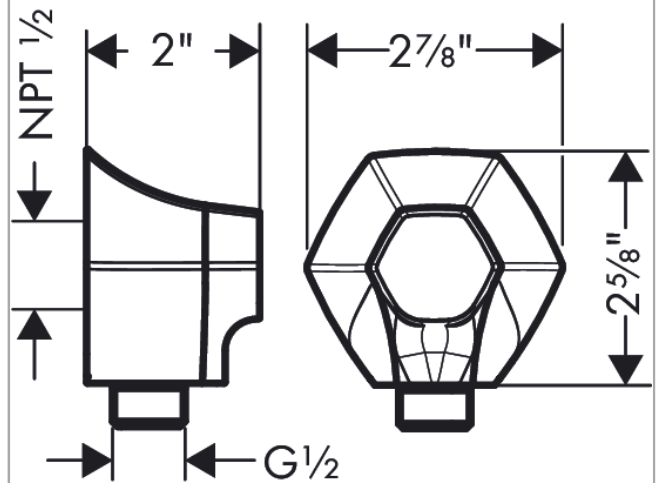

**Locarno**  
**Wall Outlet with Check Valves**  
 Finish: **chrome** Part no. : **04839000**

**Description**

**Features**

- Metal connection angle
- 1/2" NPT

**Item details**

List Price \$ 112.00

**Compliance / Sustainability**

**Product image**

**Scale drawing**

**Locarno**

**Wall Outlet with Check Valves**

Finish: **chrome** Part no. : **04839000**

**Exploded drawing**

Year of production: >02/21

**Locarno**

**Wall Outlet with Check Valves**

Finish: **chrome** Part no. : **04839000**

**Spare parts list**

Year of production: >**02/21**

<b>Pos.</b>	<b>Description</b>	<b>Part no.</b>	<b>Price</b>	<b>PU</b>
1	connection angel	98531001	-	1
2	set of non return valves DW 15	94074000	-	1