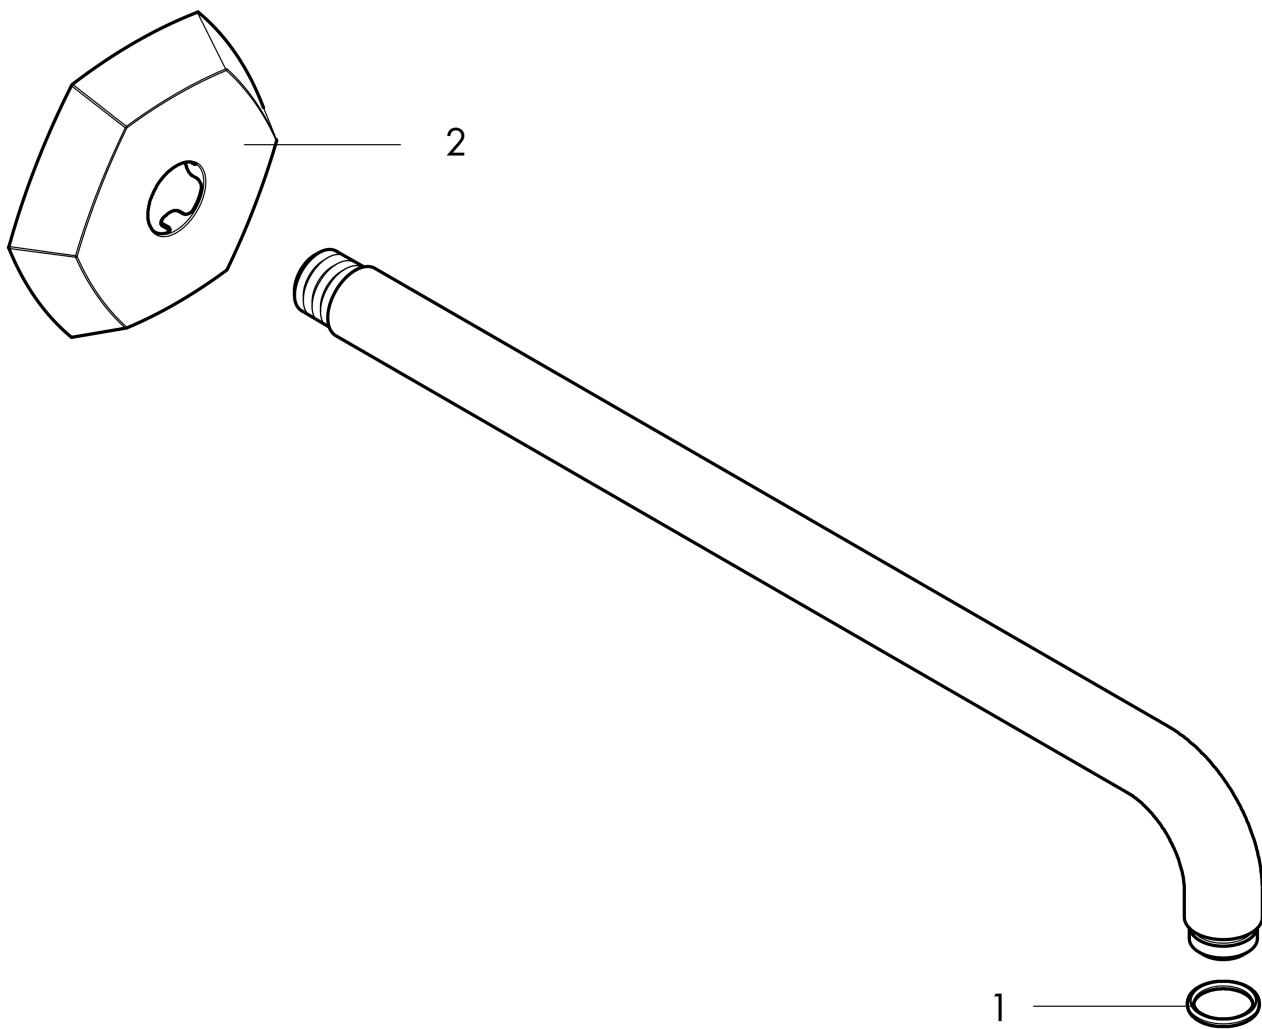

**Locarno
Showerarm, 15"**

Finish: **chrome** Part no. : **04833000**

Description

Features

- Solid Brass
- Connection type: 1/2" NPT
- Escutcheon, Showerarm

Item details

List Price \$ 236.00

Compliance / Sustainability

Product image

Scale drawing

Locarno
Showerarm, 15"

Finish: **chrome** Part no. : **04833000**

Exploded drawing

Year of production: >02/21

Locarno

Showerarm, 15"

Finish: **chrome** Part no. : **04833000**

Spare parts list

Year of production: >02/21

Pos.	Description	Part no.	Price	PU
1	O-ring 16x2	98133000	-	1
2	escutcheon	93890000	-	1