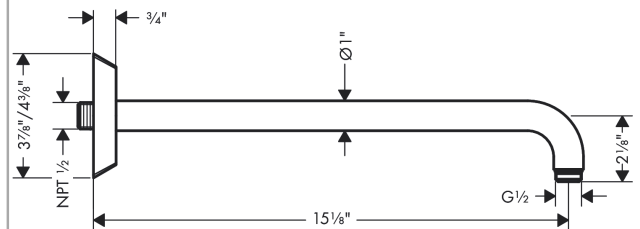

**Locarno
Showerarm, 15"**

Finish: **chrome** Part no. : **04833000**

Description

Features

- Solid Brass
- Connection type: 1/2" NPT
- Escutcheon, Showerarm

Item details

List Price \$ 236.00

Compliance / Sustainability

Product image

Scale drawing

Locarno
Showerarm, 15"

Finish: **chrome** Part no. : **04833000**

Exploded drawing

Year of production: >02/21

Locarno

Showerarm, 15"

Finish: **chrome** Part no. : **04833000**

Spare parts list

Year of production: >02/21

Pos.	Description	Part no.	Price	PU
1	O-ring 16x2	98133000	-	1
2	escutcheon	93890000	-	1