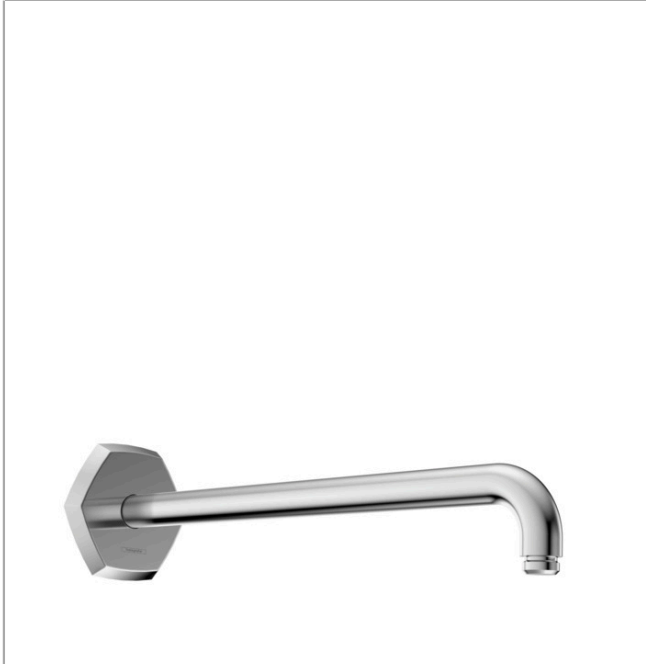

**Locarno
Showerarm, 15"**

Finish: **chrome** Part no. : **04833000**

Description

Features

- Solid Brass
- Connection type: 1/2" NPT
- Escutcheon, Showerarm

Item details

List Price \$ 236.00

Compliance / Sustainability

Product image

Scale drawing

Locarno
Showerarm, 15"

Finish: **chrome** Part no. : **04833000**

Exploded drawing

Year of production: >02/21

Locarno

Showerarm, 15"

Finish: **chrome** Part no. : **04833000**

Spare parts list

Year of production: >02/21

Pos.	Description	Part no.	Price	PU
1	O-ring 16x2	98133000	-	1
2	escutcheon	93890000	-	1