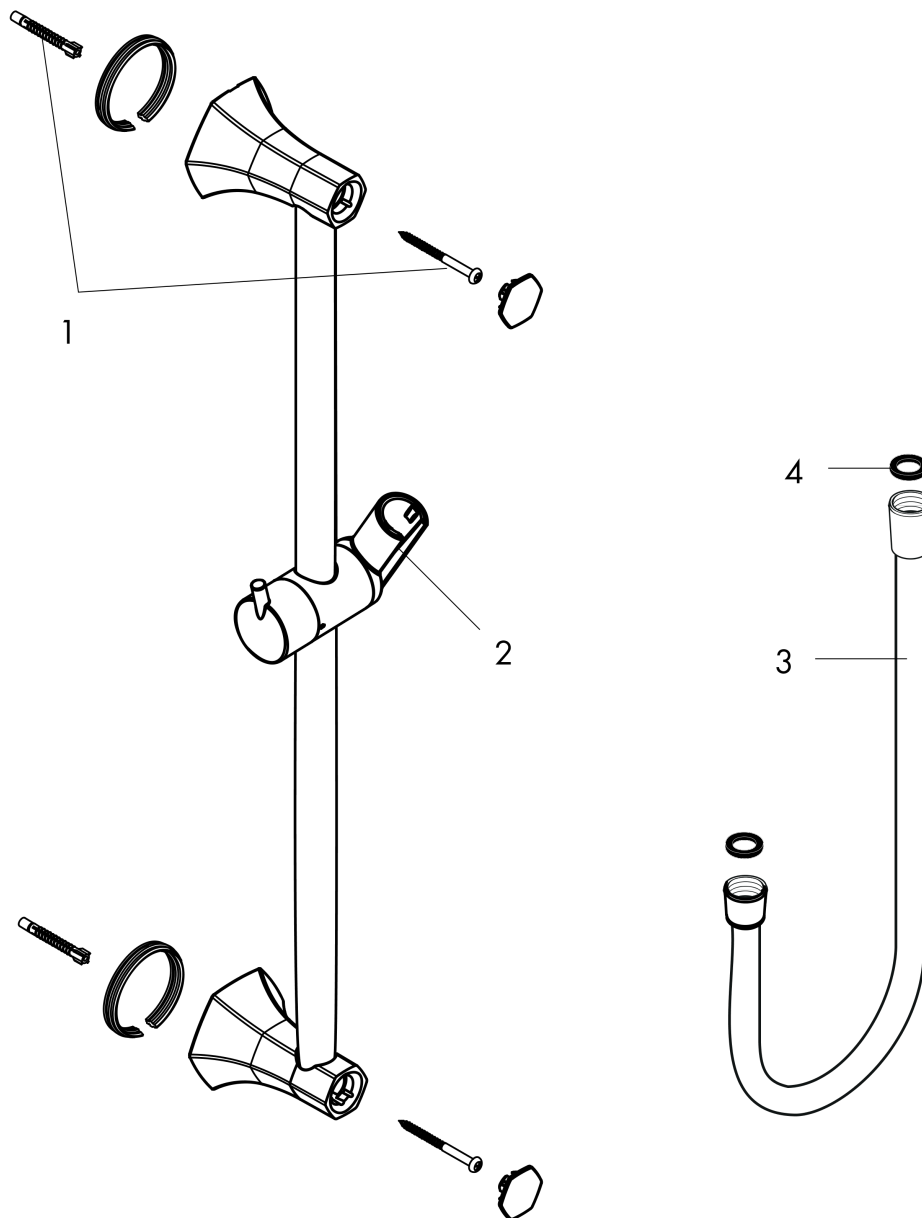

Locarno

Wallbar, 36"

Finish: **chrome** Part no. : **04832000**

Description

Features

- Consists of: Wallbar, Handshower hose, Slider
- Hose nut: For shower hoses with a conical nut
- Stand pipe: 38.62"
- Shower bar diameter: 0.87"
- Profile stand pipe: round
- Angle-adjustable holder pivots left and right, slides easily and locks in place

Item details

List Price

\$ 279.00

Compliance / Sustainability

Product image

Scale drawing

Locarno
Wallbar, 36"
Finish: chrome Part no. : 04832000

Exploded drawing

Year of production: >02/21

Locarno

Wallbar, 36"

Finish: **chrome** Part no. : **04832000**

Spare parts list

Year of production: >**02/21**

Pos.	Description	Part no.	Price	PU
1	mounting set	96179000	-	1
2	support, assy	97651000	-	1
3	shower hose 1,60 m	28276003	-	1
4	seal	98058000	-	1