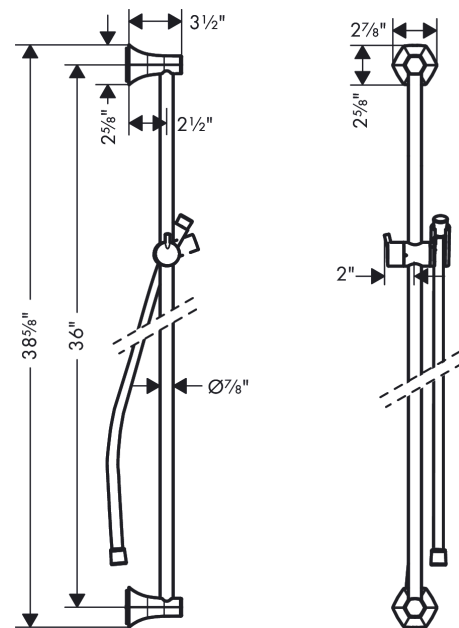

Locarno

Wallbar, 36"

Finish: **chrome** Part no. : **04832000**

Description

Features

- Consists of: Wallbar, Handshower hose, Slider
- Hose nut: For shower hoses with a conical nut
- Stand pipe: 38.62"
- Shower bar diameter: 0.87"
- Profile stand pipe: round
- Angle-adjustable holder pivots left and right, slides easily and locks in place

Item details

List Price

\$ 279.00

Compliance / Sustainability

Product image

Scale drawing

Locarno
Wallbar, 36"
Finish: chrome Part no. : 04832000

Exploded drawing

Year of production: >02/21

Locarno

Wallbar, 36"

Finish: **chrome** Part no. : **04832000**

Spare parts list

Year of production: >**02/21**

Pos.	Description	Part no.	Price	PU
1	mounting set	96179000	-	1
2	support, assy	97651000	-	1
3	shower hose 1,60 m	28276003	-	1
4	seal	98058000	-	1