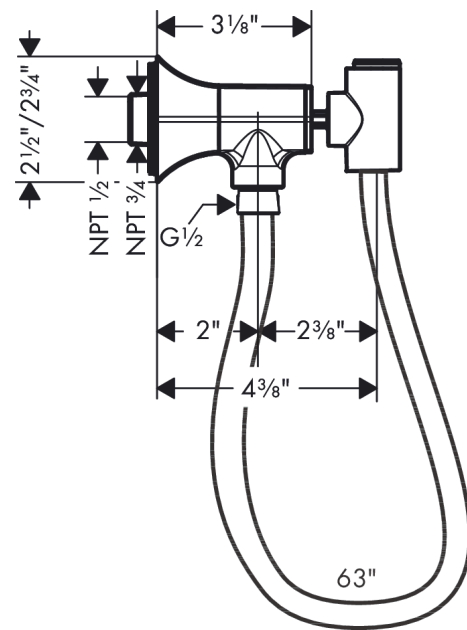

**Locarno**  
**Handshower Holder with Outlet**  
 Finish: **chrome** Part no. : **04831000**

**Description**

**Features**

- Consists of: Porter unit, Handshower hose
- Metal
- 1/2" NPT
- For shower hoses with a conical nut

**Item details**

List Price \$ 203.00

**Compliance / Sustainability**

**Product image**

**Scale drawing**

**Locarno**  
**Handshower Holder with Outlet**  
 Finish: **chrome** Part no. : **04831000**

Exploded drawing

Year of production: >02/21

**Locarno**

**Handshower Holder with Outlet**

Finish: **chrome** Part no. : **04831000**

**Spare parts list**

Year of production: >**02/21**

<b>Pos.</b>	<b>Description</b>	<b>Part no.</b>	<b>Price</b>	<b>PU</b>
1	connecting thread	96472001	-	1
2	set of non return valves DW 15	94074000	-	1
3	seal	98058000	-	1
4	shower hose 1,60 m	28276003	-	1