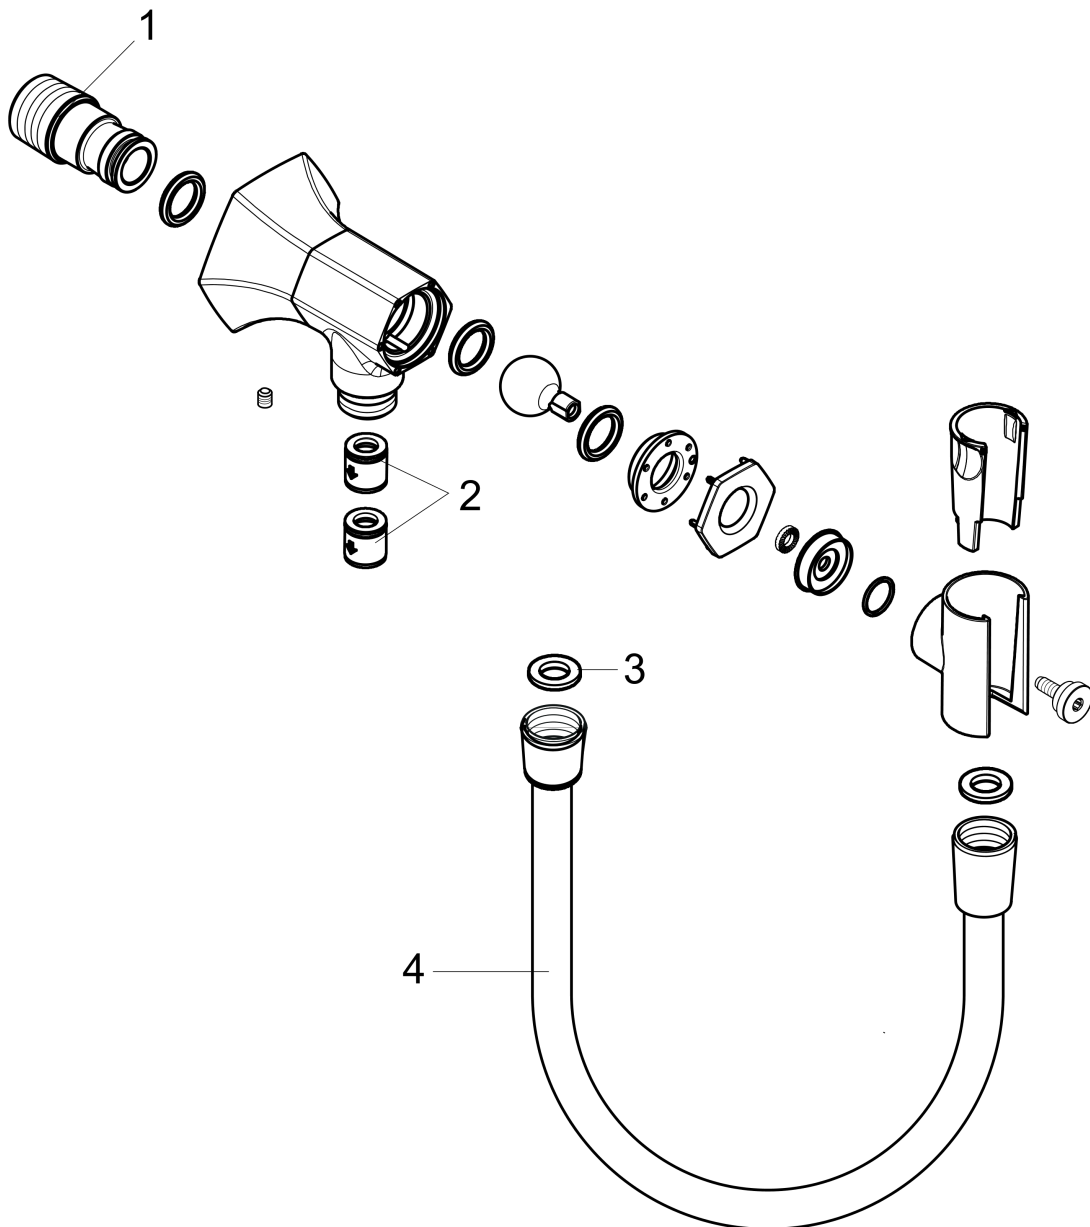

**Locarno**  
**Handshower Holder with Outlet**  
 Finish: **chrome** Part no. : **04831000**

**Description**

**Features**

- Consists of: Porter unit, Handshower hose
- Metal
- 1/2" NPT
- For shower hoses with a conical nut

**Item details**

List Price \$ 203.00

**Compliance / Sustainability**

**Product image**

**Scale drawing**

**Locarno**  
**Handshower Holder with Outlet**  
 Finish: **chrome** Part no. : **04831000**

Exploded drawing

Year of production: >02/21

**Locarno**

**Handshower Holder with Outlet**

Finish: **chrome** Part no. : **04831000**

**Spare parts list**

Year of production: >**02/21**

<b>Pos.</b>	<b>Description</b>	<b>Part no.</b>	<b>Price</b>	<b>PU</b>
1	connecting thread	96472001	-	1
2	set of non return valves DW 15	94074000	-	1
3	seal	98058000	-	1
4	shower hose 1,60 m	28276003	-	1