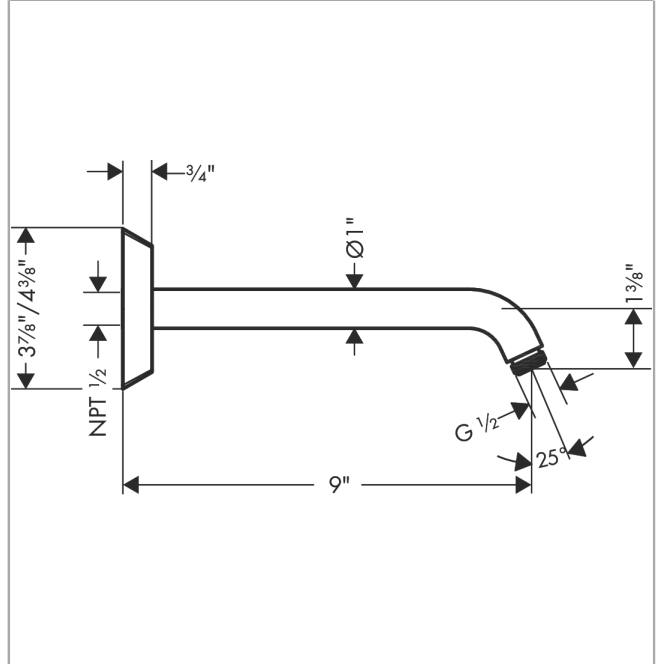

**Locarno
Showerarm, 9"**

Finish: **chrome** Part no. : **04826000**

Description

Features

- Solid Brass
- Connection type: 1/2" NPT
- Escutcheon, Showerarm

Item details

List Price \$ 200.00

Compliance / Sustainability

Product image

Scale drawing

Locarno
Showerarm, 9"

Finish: **chrome** Part no. : **04826000**

Exploded drawing

Year of production: >04/21

**Locarno
Showerarm, 9"**

Finish: **chrome** Part no. : **04826000**

Spare parts list

Year of production: >**04/21**

Pos.	Description	Part no.	Price	PU
1	escutcheon	93890000	-	1