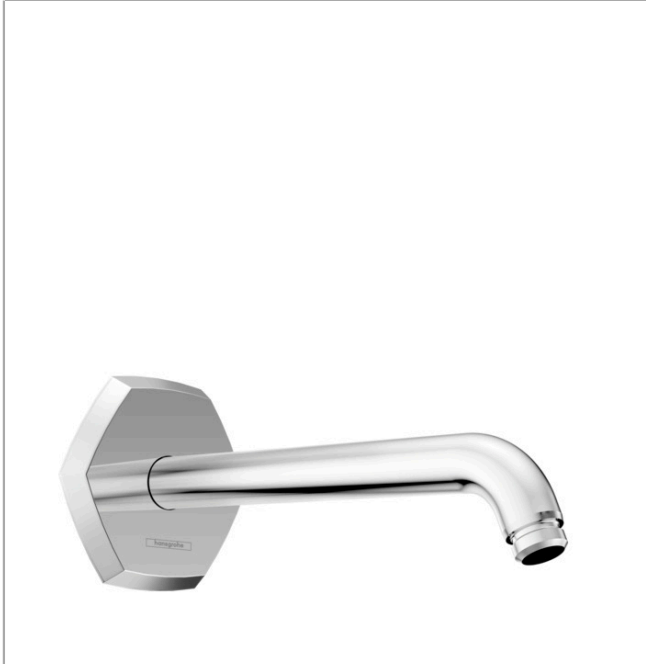

**Locarno
Showerarm, 9"**

Finish: **chrome** Part no. : **04826000**

Description

Features

- Solid Brass
- Connection type: 1/2" NPT
- Escutcheon, Showerarm

Item details

List Price \$ 200.00

Compliance / Sustainability

Product image

Scale drawing

Locarno
Showerarm, 9"

Finish: **chrome** Part no. : **04826000**

Exploded drawing

Year of production: >04/21

**Locarno
Showerarm, 9"**

Finish: **chrome** Part no. : **04826000**