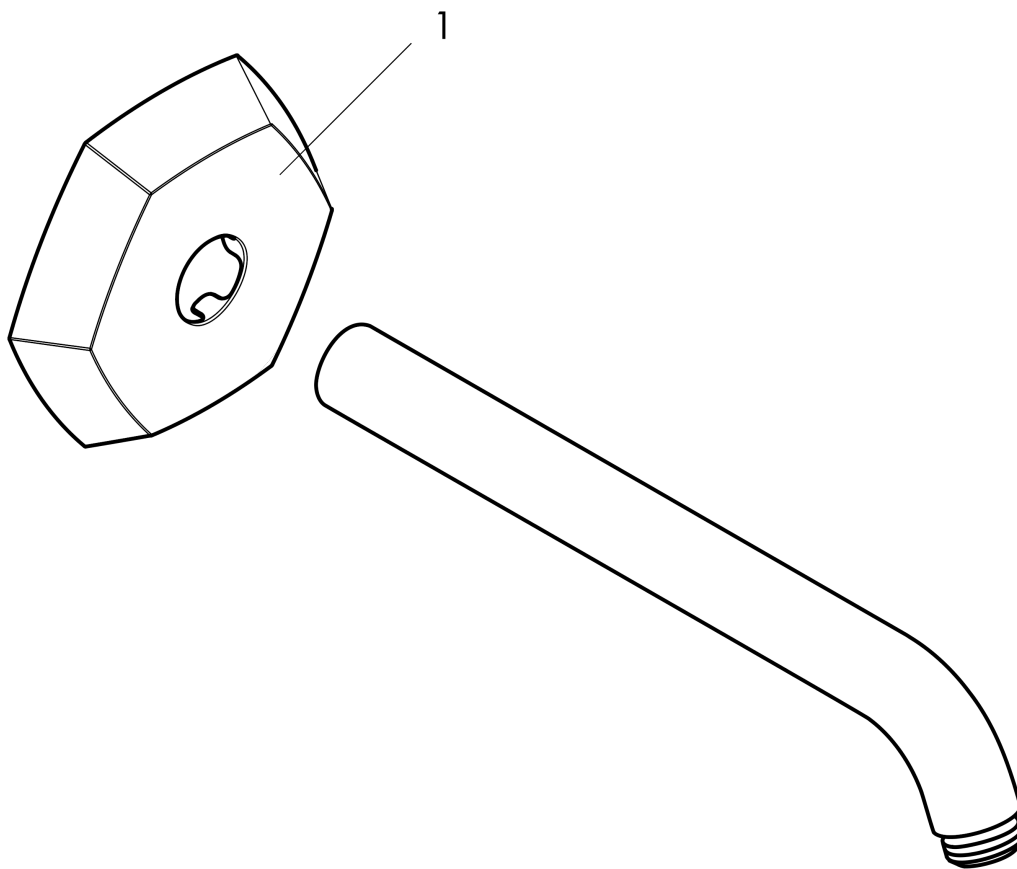

**Locarno
Showerarm, 9"**

Finish: **chrome** Part no. : **04826000**

Description

Features

- Solid Brass
- Connection type: 1/2" NPT
- Escutcheon, Showerarm

Item details

List Price \$ 200.00

Compliance / Sustainability

Product image

Scale drawing

Locarno
Showerarm, 9"

Finish: **chrome** Part no. : **04826000**

Exploded drawing

Year of production: >04/21

**Locarno
Showerarm, 9"**

Finish: **chrome** Part no. : **04826000**

Spare parts list

Year of production: >**04/21**

Pos.	Description	Part no.	Price	PU
1	escutcheon	93890000	-	1