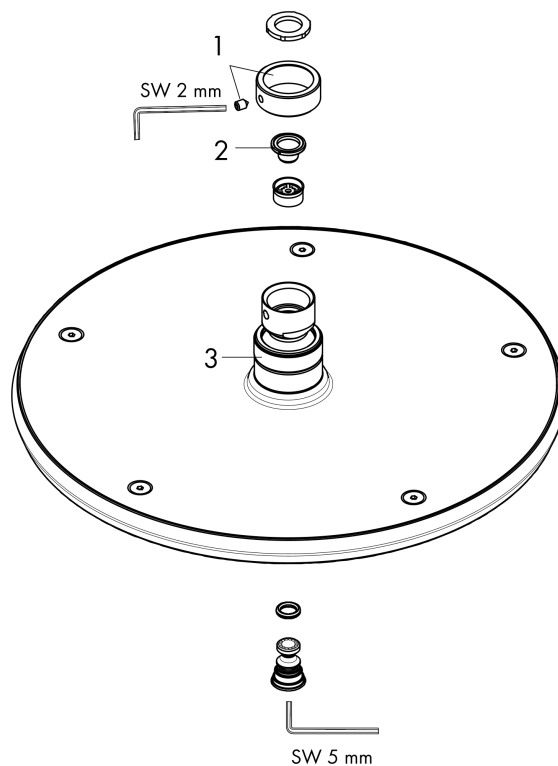

**Locarno**  
**Showerhead 240 1-Jet, 1.75 GPM**  
 Finish: **Chrome** Part no. : **04824000**

**Description**

**Features**

- showerhead size: 9 1/2" in
- Spray pattern: PowderRain
- Maximum flow rate: 1.75 GPM
- spray disc surface: Chrome

**Item details**

List Price \$ 682.00

**Technology**

**Compliance / Sustainability**

**Product image**

**Scale drawing**

**Locarno**  
**Showerhead 240 1-Jet, 1.75 GPM**  
 Finish: **Chrome** Part no. : **04824000**

Exploded drawing

Year of production: >02/21

**Locarno**  
**Showerhead 240 1-Jet, 1.75 GPM**  
 Finish: **Chrome** Part no. : **04824000**

**Spare parts list**

Year of production: >02/21

Pos.	Description	Part no.	Price	PU
1	lock washer	98942000	-	1
2	filter	92672000	-	1
3	nut	97958000	-	1
a	seal	97606000	-	1
b	lever collar	97536000	-	1