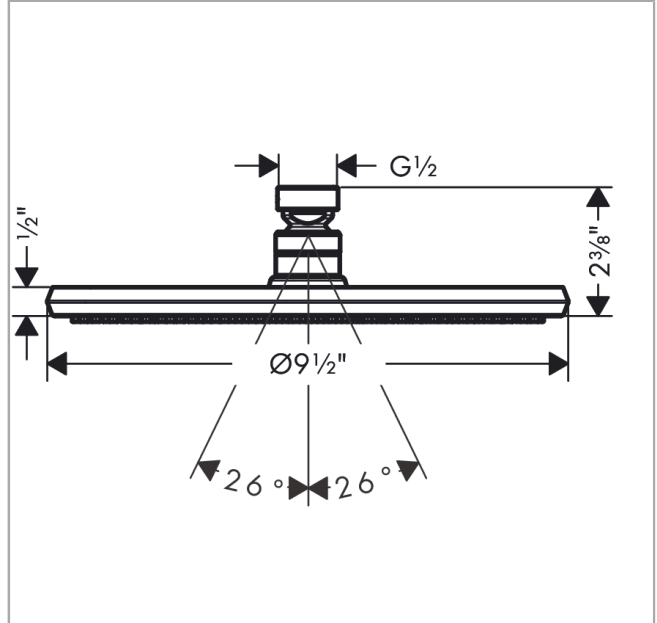

**Locarno**  
**Showerhead 240 1-Jet, 1.75 GPM**  
 Finish: **Chrome** Part no. : **04824000**

**Description**

**Features**

- showerhead size: 9 1/2" in
- Spray pattern: PowderRain
- Maximum flow rate: 1.75 GPM
- spray disc surface: Chrome

**Item details**

List Price \$ 682.00

**Technology**

**Compliance / Sustainability**

**Product image**

**Scale drawing**

**Locarno**  
**Showerhead 240 1-Jet, 1.75 GPM**  
 Finish: **Chrome** Part no. : **04824000**

Exploded drawing

Year of production: >02/21

**Locarno**  
**Showerhead 240 1-Jet, 1.75 GPM**  
 Finish: **Chrome** Part no. : **04824000**

**Spare parts list**

Year of production: >02/21

Pos.	Description	Part no.	Price	PU
1	lock washer	98942000	-	1
2	filter	92672000	-	1
3	nut	97958000	-	1
a	seal	97606000	-	1
b	lever collar	97536000	-	1