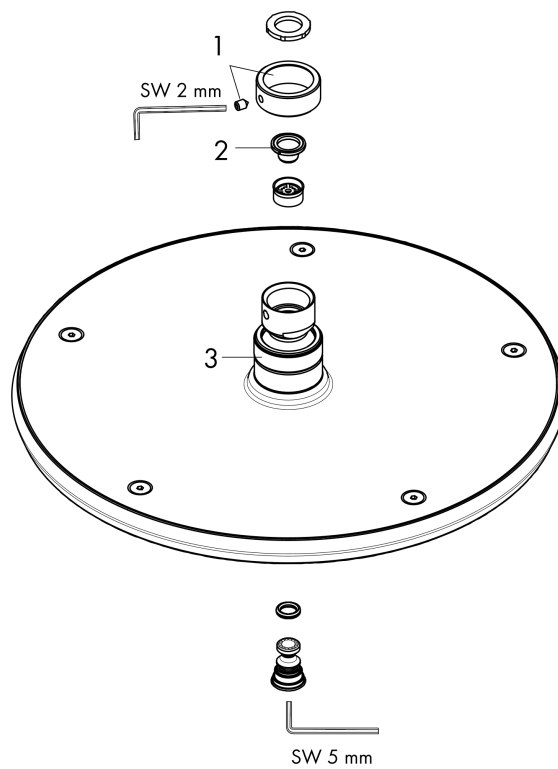

**Locarno**  
**Showerhead 240 1-Jet, 2.5 GPM**  
 Finish: **Chrome** Part no. : **04823000**

**Description**

**Features**

- showerhead size: 9 1/2" in
- Spray pattern: PowderRain
- Maximum flow rate: 2.5 GPM
- spray disc surface: Chrome

**Item details**

List Price \$ 682.00

**Technology**

**Compliance / Sustainability**

**Product image**

**Scale drawing**

**Locarno**  
**Showerhead 240 1-Jet, 2.5 GPM**  
Finish: **Chrome** Part no. : **04823000**

Exploded drawing

Year of production: >02/21

**Locarno**  
**Showerhead 240 1-Jet, 2.5 GPM**  
 Finish: **Chrome** Part no. : **04823000**

**Spare parts list**

Year of production: >02/21

Pos.	Description	Part no.	Price	PU
1	lock washer	98942000	-	1
2	filter	92672000	-	1
3	nut	97958000	-	1
a	seal	97606000	-	1
b	lever collar	97536000	-	1