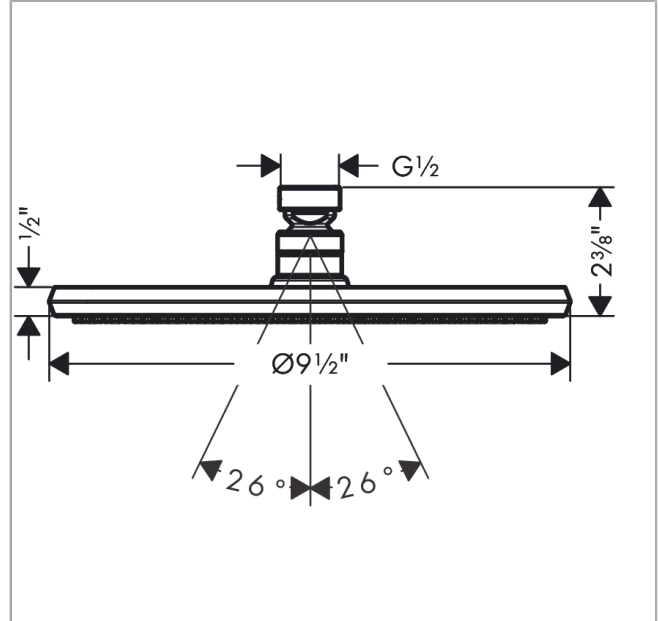

**Locarno**  
**Showerhead 240 1-Jet, 2.5 GPM**  
 Finish: **Chrome** Part no. : **04823000**

**Description**

**Features**

- showerhead size: 9 1/2" in
- Spray pattern: PowderRain
- Maximum flow rate: 2.5 GPM
- spray disc surface: Chrome

**Item details**

List Price \$ 682.00

**Technology**

**Compliance / Sustainability**

**Product image**

**Scale drawing**

**Locarno**  
**Showerhead 240 1-Jet, 2.5 GPM**  
Finish: **Chrome** Part no. : **04823000**

Exploded drawing

Year of production: >02/21

**Locarno**  
**Showerhead 240 1-Jet, 2.5 GPM**  
 Finish: **Chrome** Part no. : **04823000**

**Spare parts list**

Year of production: >02/21

Pos.	Description	Part no.	Price	PU
1	lock washer	98942000	-	1
2	filter	92672000	-	1
3	nut	97958000	-	1
a	seal	97606000	-	1
b	lever collar	97536000	-	1